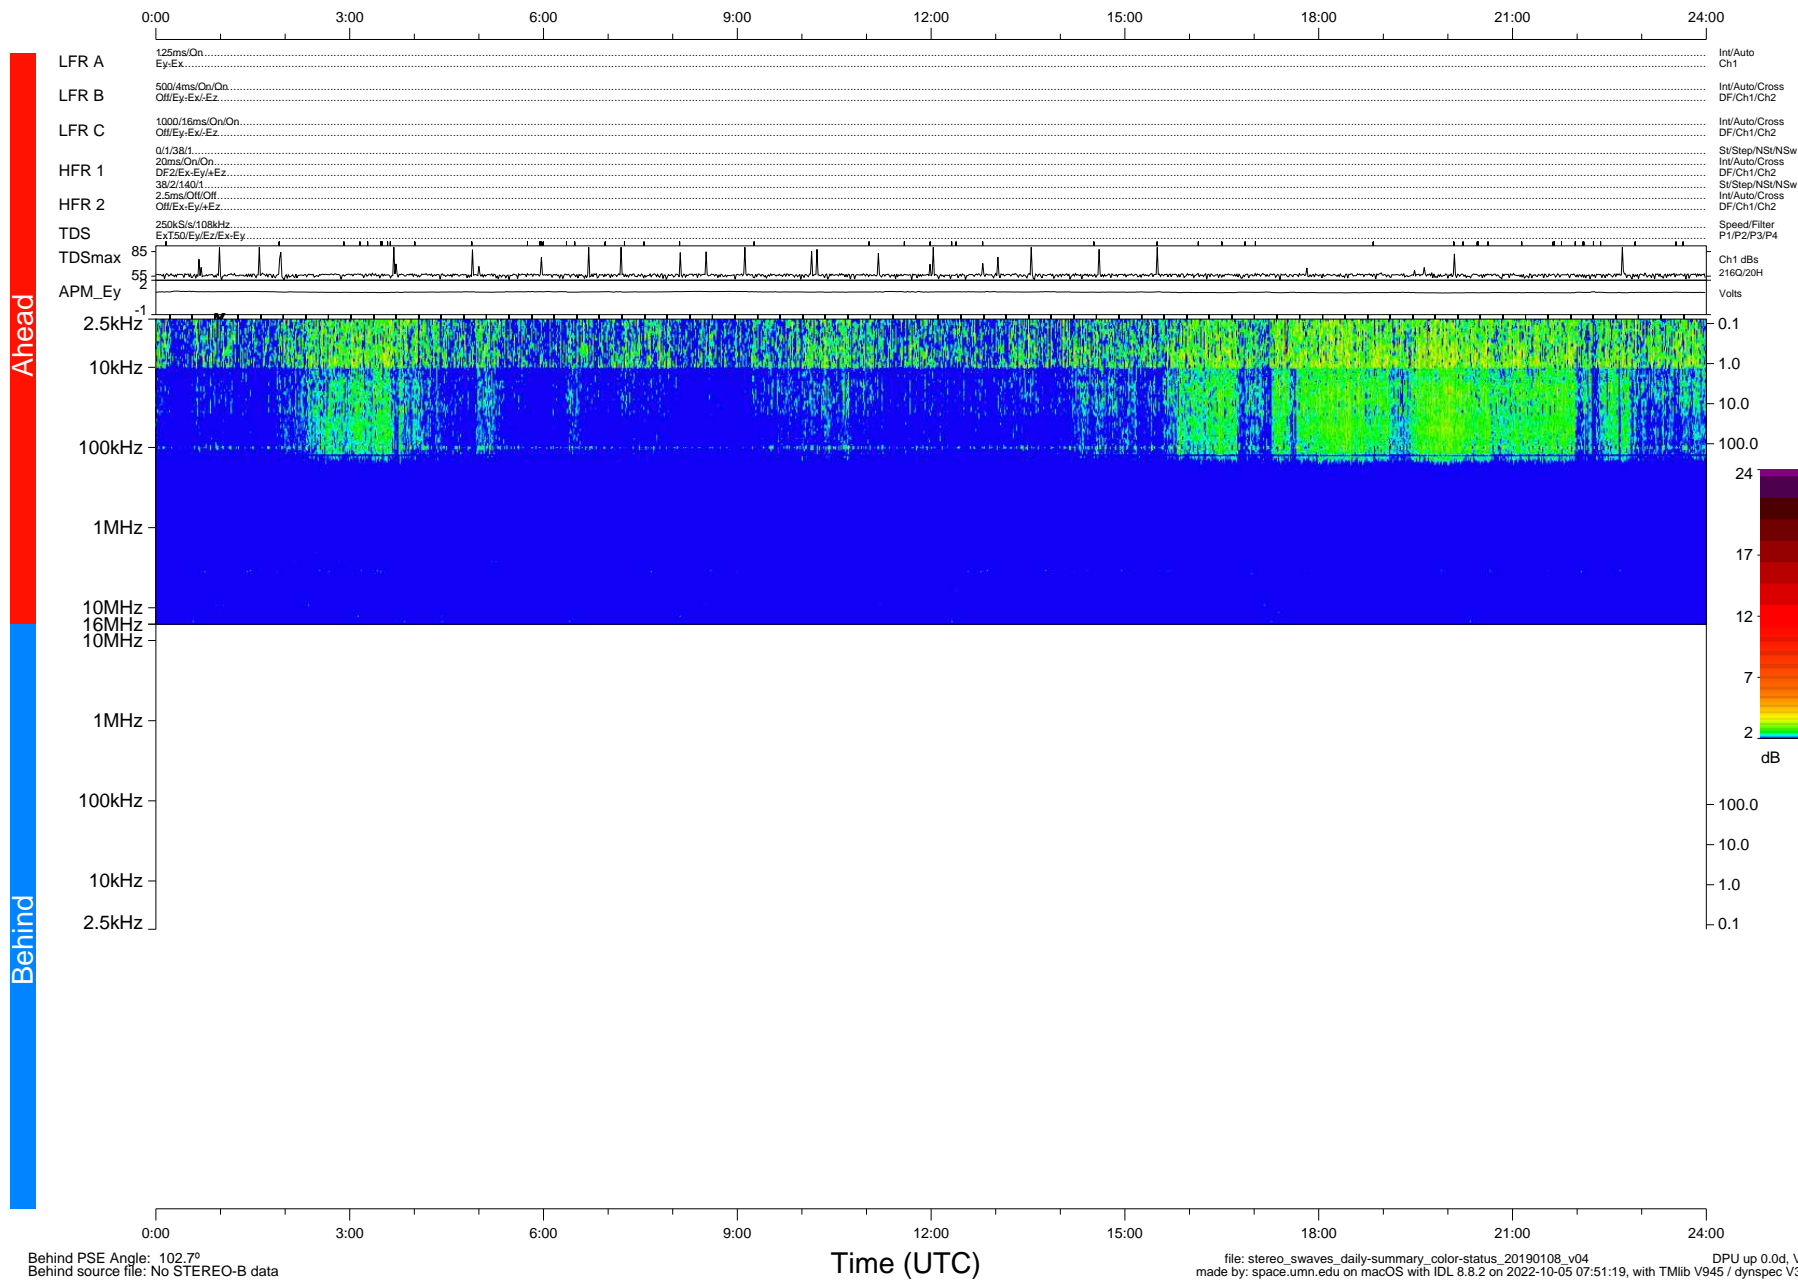

STEREO/WAVES Daily Summary - 08-Jan-2019 (DOY 008)

Ahead source file: swaves_ahead_2019_008_1_05.fin (Recovery: 100.0% HK, 86% Pkts)
Ahead PSE Angle: -100.2°

DPU up 1280.9d, V412d32

Behind PSE Angle: 102.7°
Behind source file: No STEREO-B data

Time (UTC)