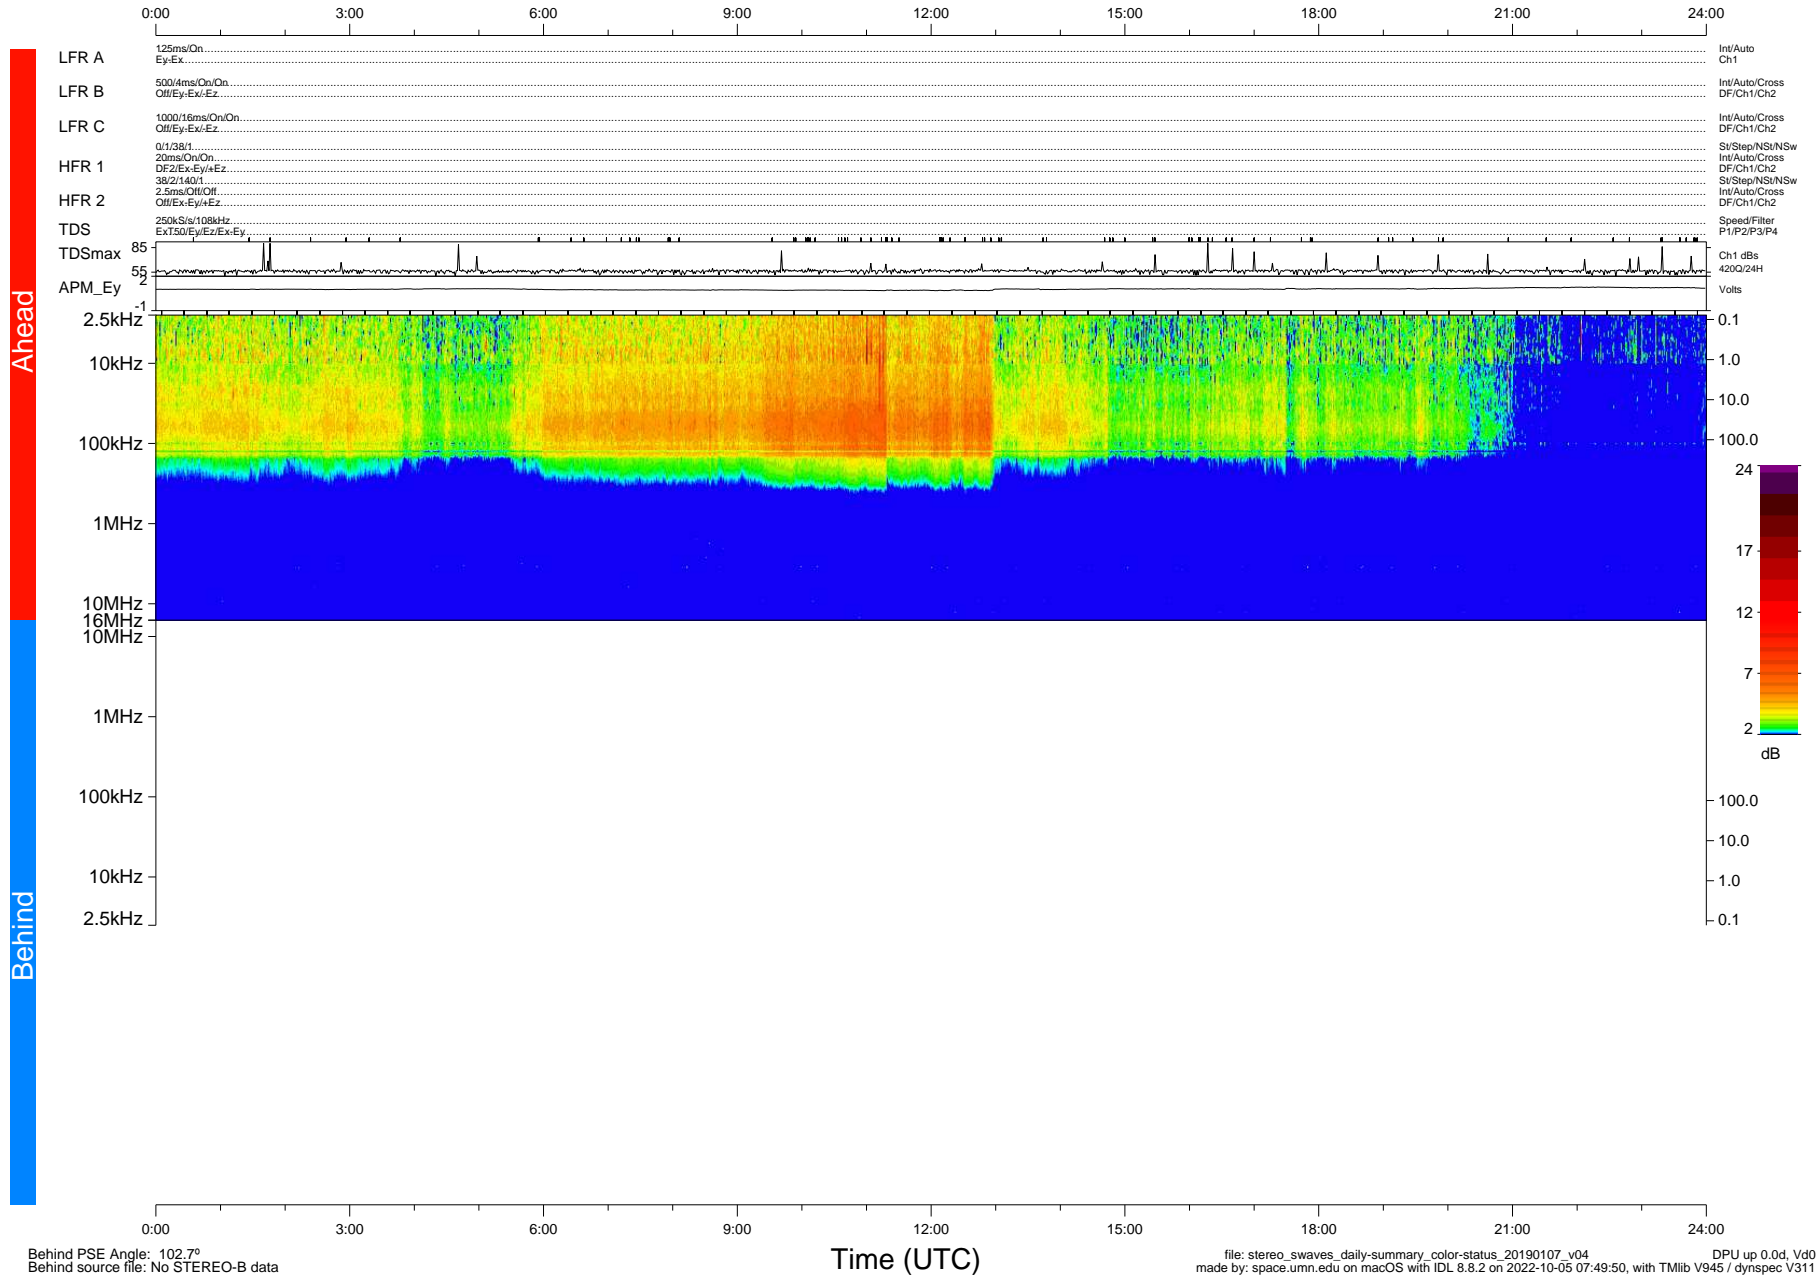

STEREO/WAVES Daily Summary - 07-Jan-2019 (DOY 007)

Ahead source file: swaves_ahead_2019_007_1_05.fin (Recovery: 100.0% HK, 116% Pkts)
 Ahead PSE Angle: -100.2°

DPU up 1279.9d, V412d32

Behind PSE Angle: 102.7°
 Behind source file: No STEREO-B data

Time (UTC)

file: stereo_swaves_daily-summary_color-status_20190107_v04 DPU up 0.0d, Vd0
 made by: space.umn.edu on macOS with IDL 8.8.2 on 2022-10-05 07:49:50, with Tlib V945 / dynspec V311