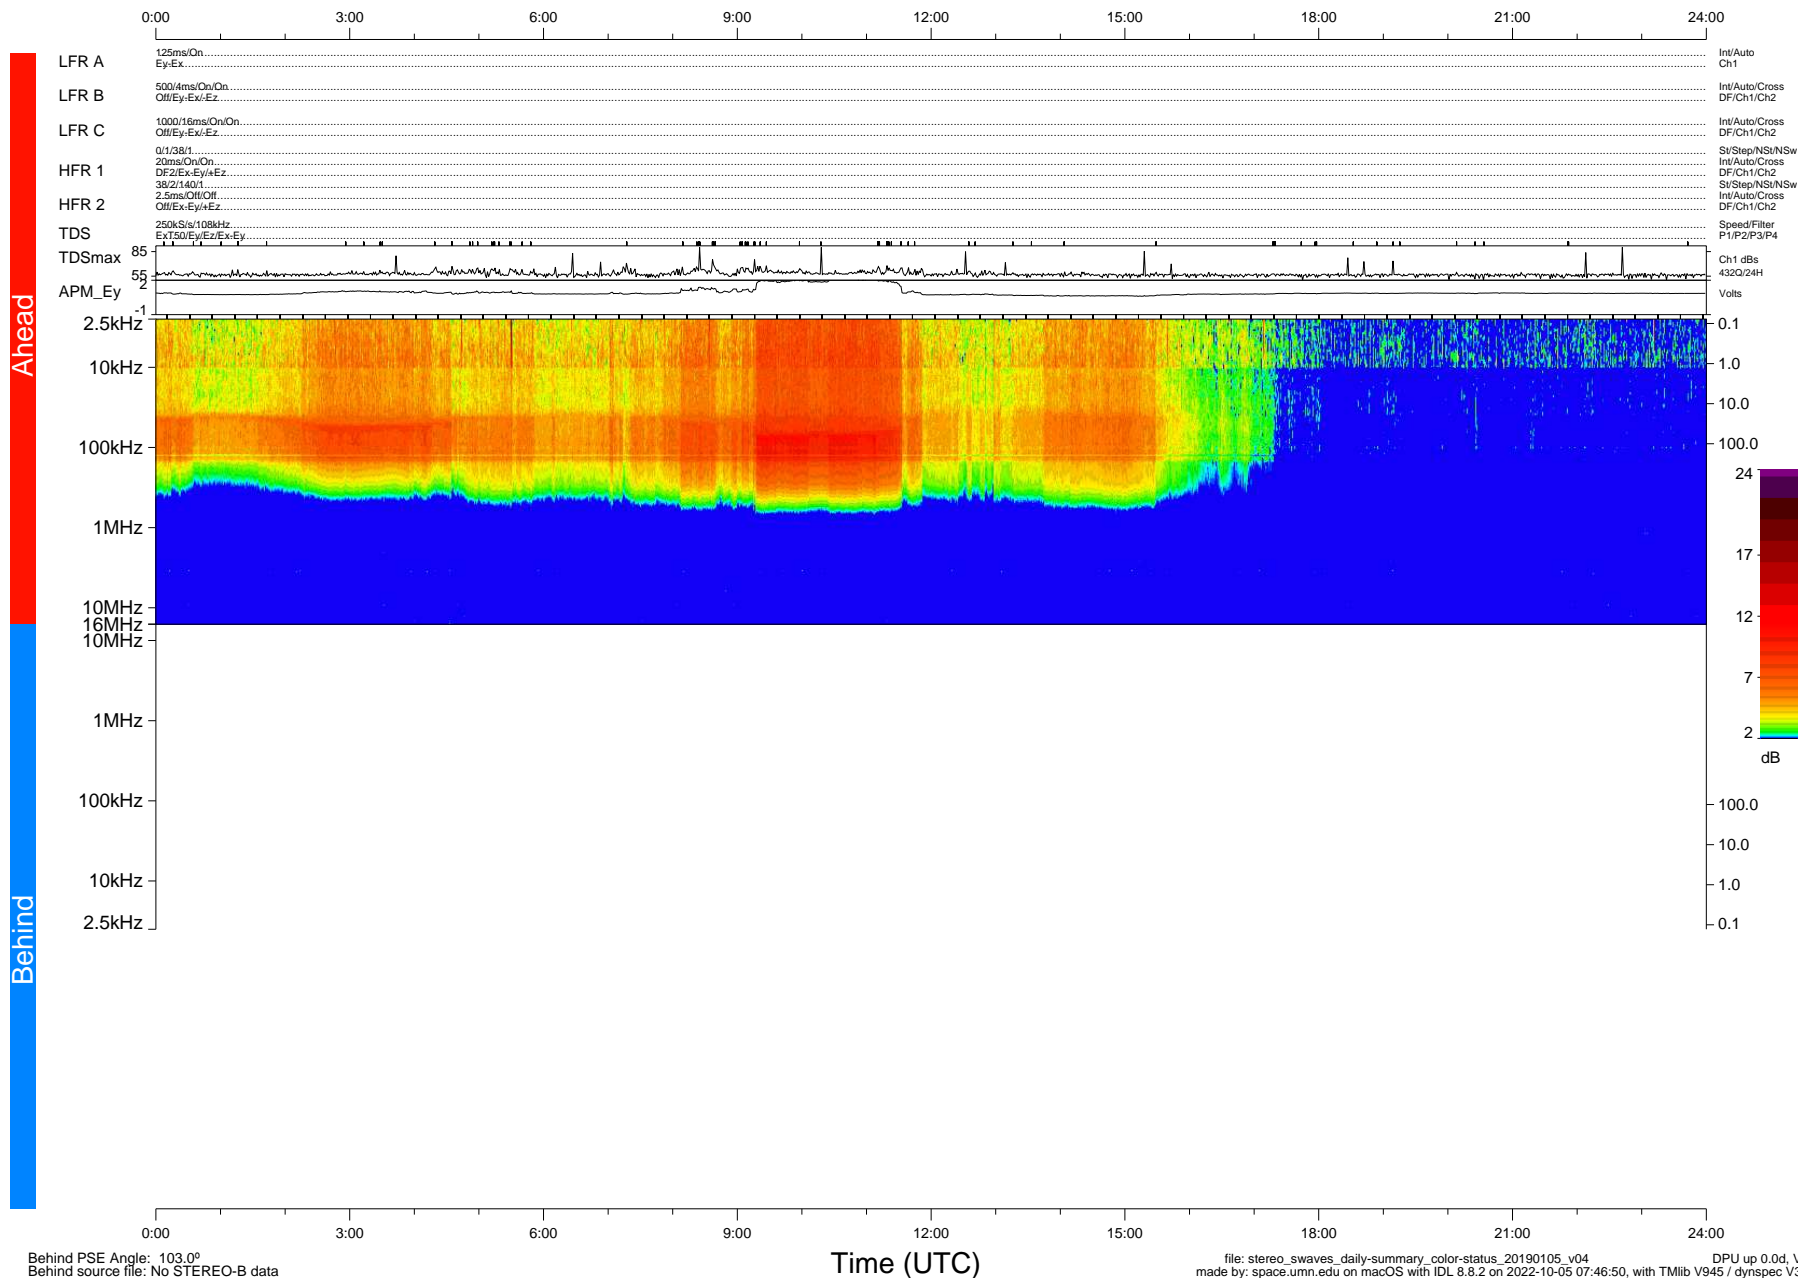

STEREO/WAVES Daily Summary - 05-Jan-2019 (DOY 005)

Ahead source file: swaves_ahead_2019_005_1_05.fin (Recovery: 100.0% HK, 118% Pkts)
Ahead PSE Angle: -100.3°

DPU up 1277.9d, V412d32

Behind PSE Angle: 103.0°
Behind source file: No STEREO-B data

Time (UTC)