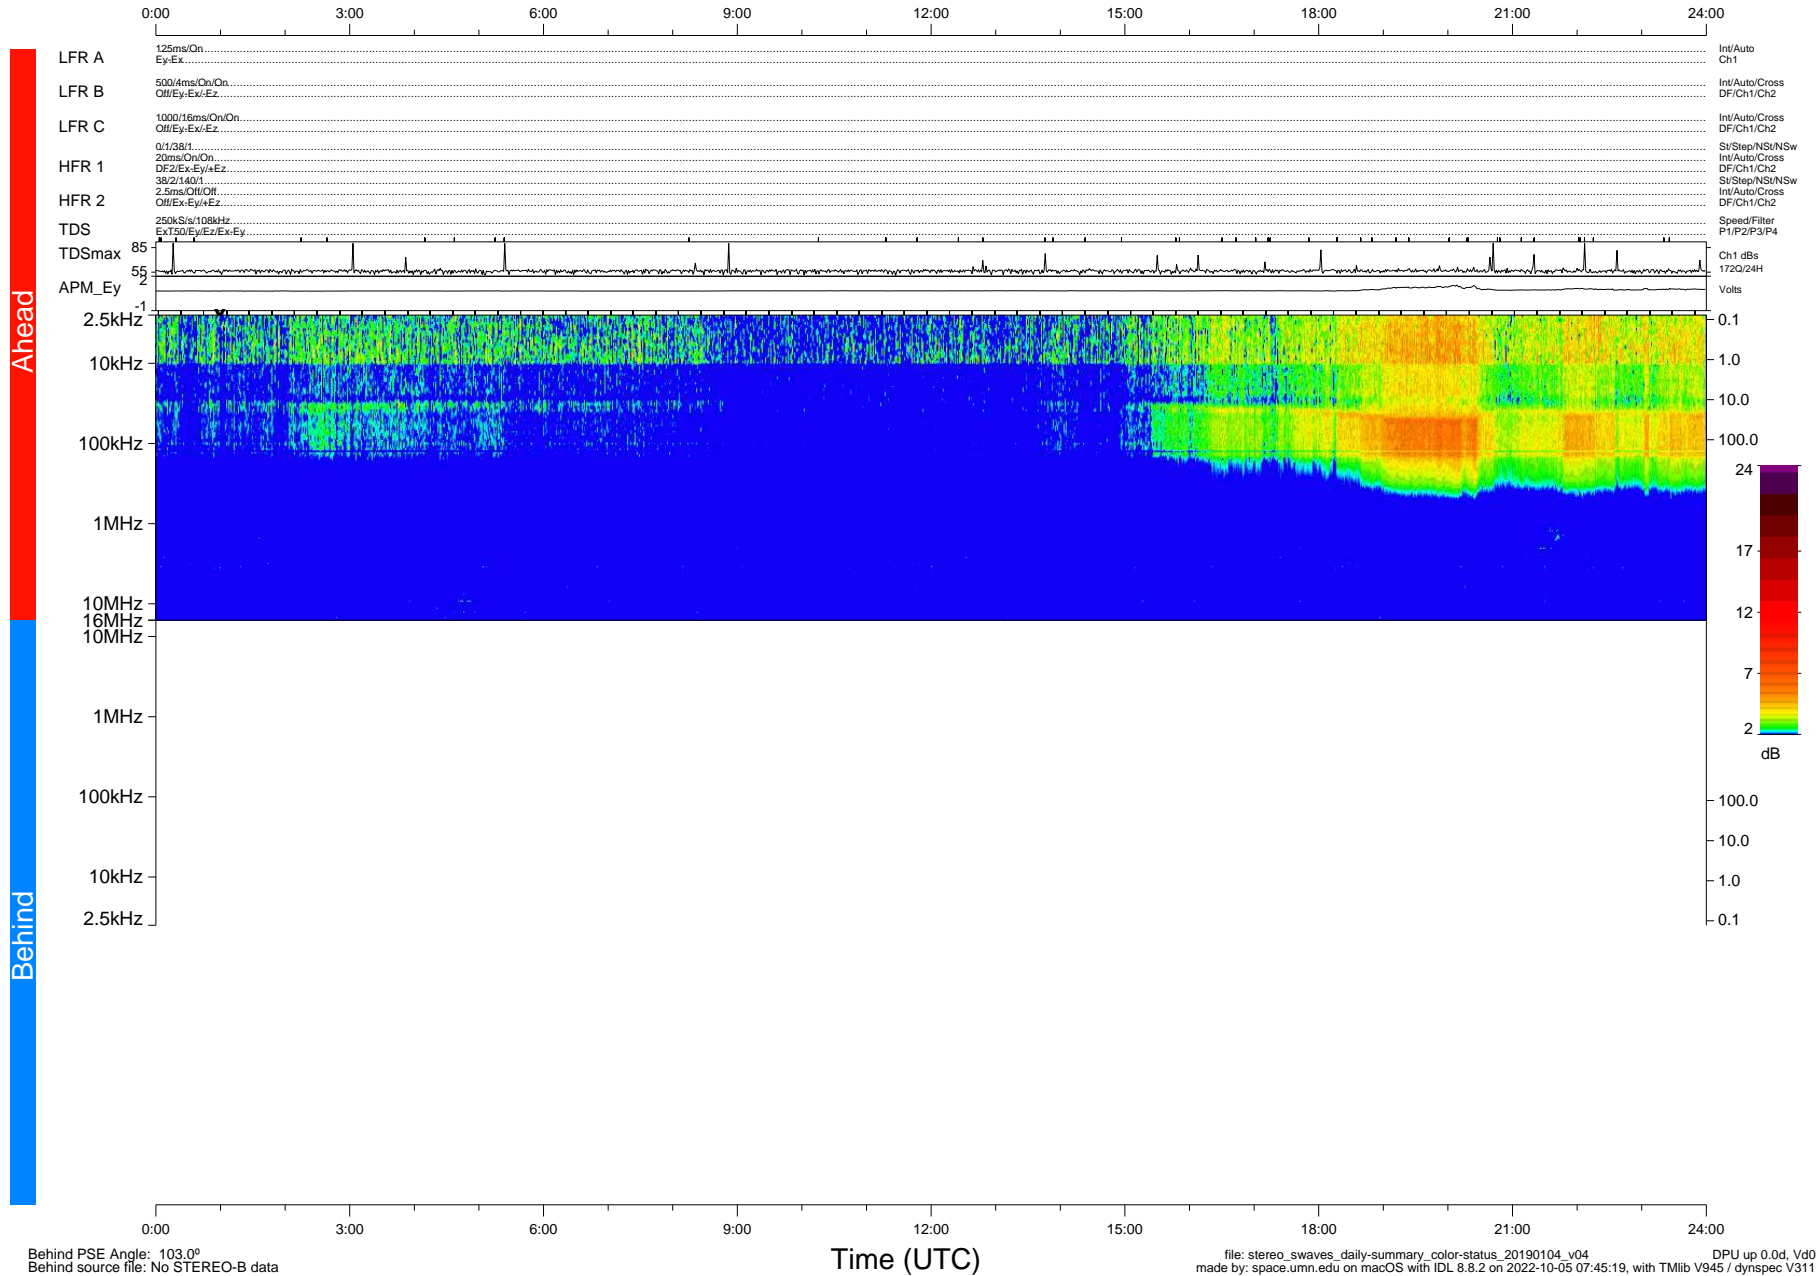

STEREO/WAVES Daily Summary - 04-Jan-2019 (DOY 004)

Ahead source file: swaves_ahead_2019_004_1_05.fin (Recovery: 100.0% HK, 80% Pkts)
Ahead PSE Angle: -100.3°

DPU up 1276.9d, V412d32

Behind PSE Angle: 103.0°
Behind source file: No STEREO-B data