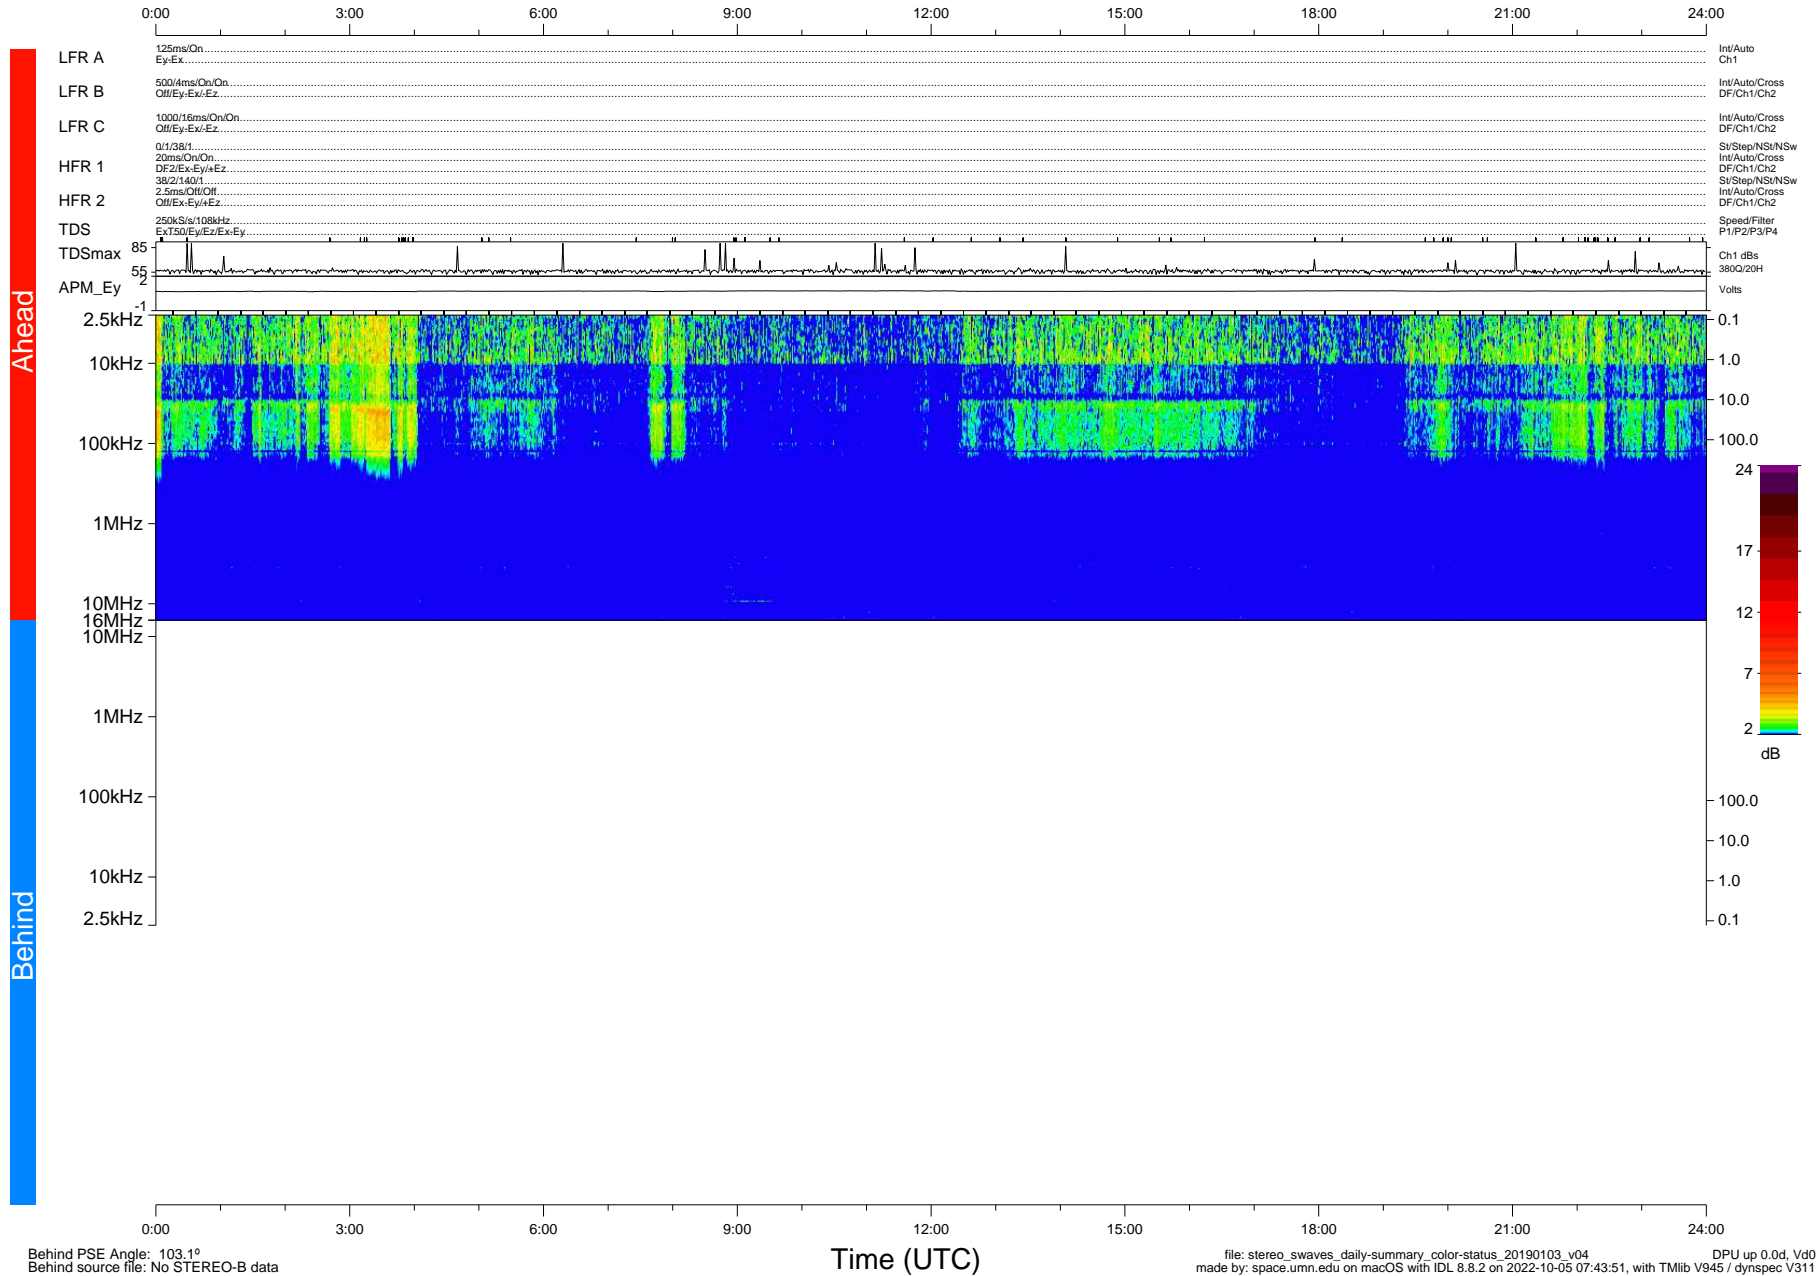

# STEREO/WAVES Daily Summary - 03-Jan-2019 (DOY 003)

Ahead source file: swaves\_ahead\_2019\_003\_1\_05.fin (Recovery: 100.0% HK, 110% Pkts)  
 Ahead PSE Angle: -100.4°

DPU up 1275.9d, V412d32

Behind PSE Angle: 103.1°  
 Behind source file: No STEREO-B data

file: stereo\_swaves\_daily-summary\_color-status\_20190103\_v04 DPU up 0.0d, Vd0  
 made by: space.umn.edu on macOS with IDL 8.8.2 on 2022-10-05 07:43:51, with TLib V945 / dynspec V311