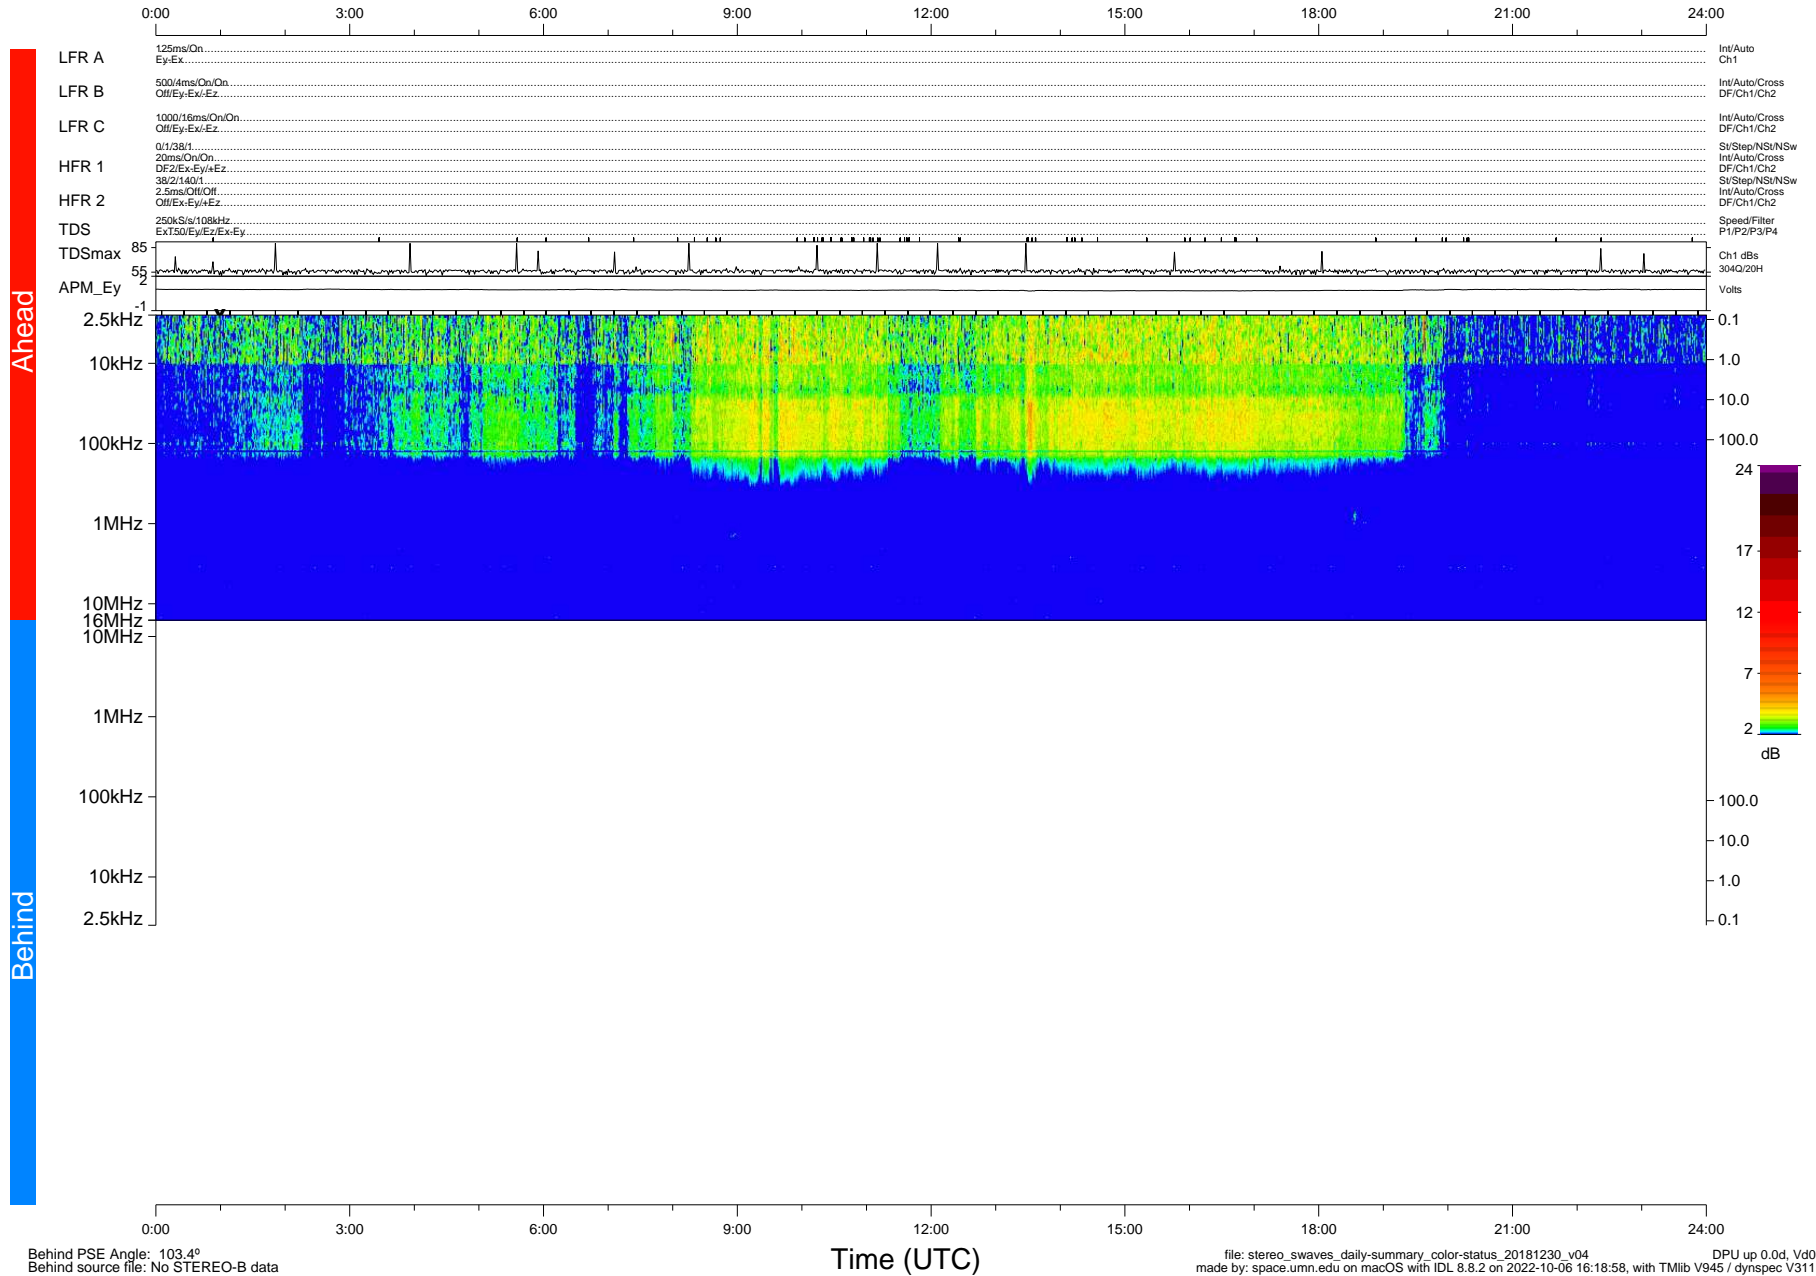

STEREO/WAVES Daily Summary - 30-Dec-2018 (DOY 364)

Ahead source file: swaves_ahead_2018_364_1_05.fin (Recovery: 100.0% HK, 99% Pkts)
 Ahead PSE Angle: -100.5°

DPU up 1271.9d, V412d32

Behind PSE Angle: 103.4°
 Behind source file: No STEREO-B data

file: stereo_swaves_daily-summary_color-status_20181230_v04
 made by: space.umn.edu on macOS with IDL 8.8.2 on 2022-10-06 16:18:58, with Tlib V945 / dynspec V311
 DPU up 0.0d, Vd0