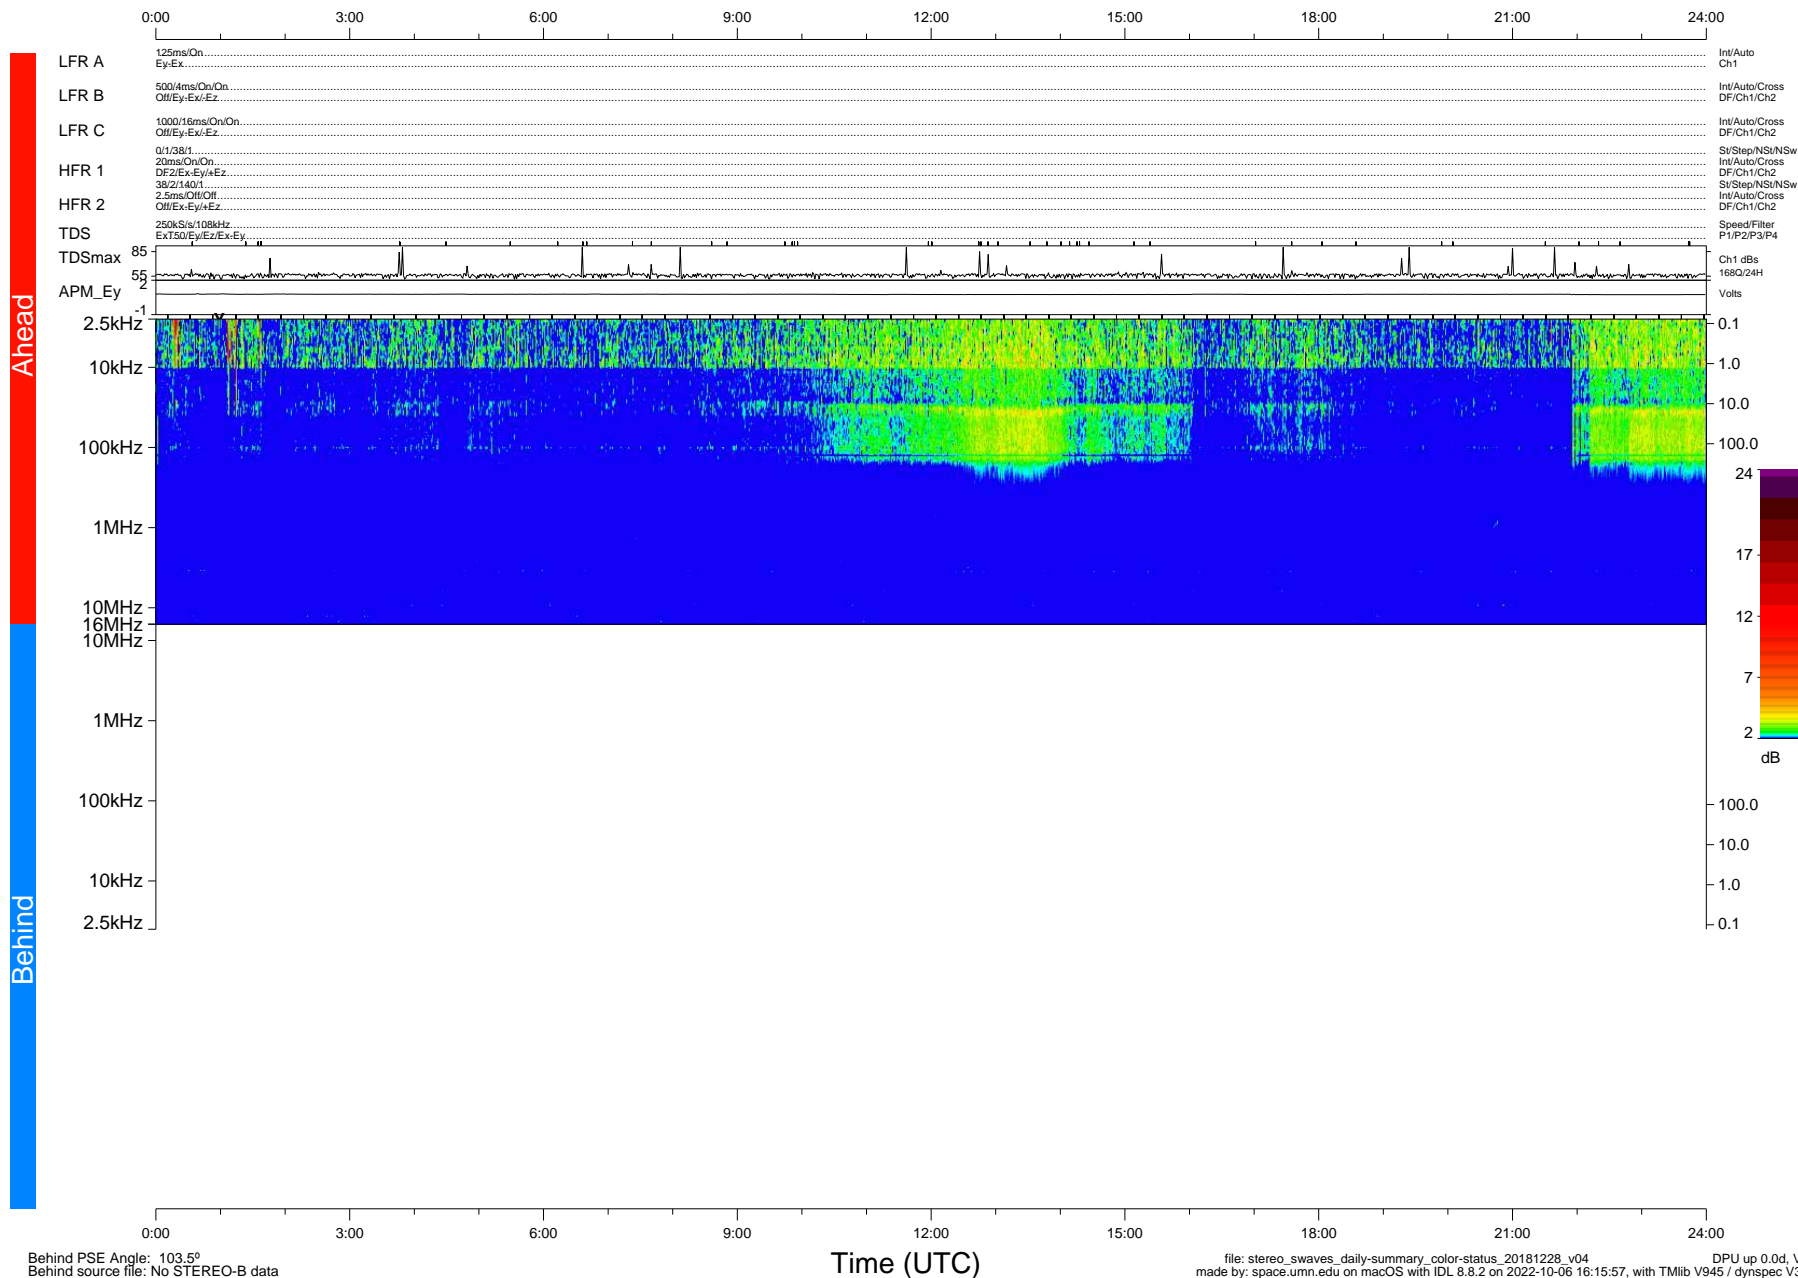

STEREO/WAVES Daily Summary - 28-Dec-2018 (DOY 362)

Ahead source file: swaves_ahead_2018_362_1_06.fin (Recovery: 100.0% HK, 79% Pkts)
Ahead PSE Angle: -100.6°

DPU up 1269.9d, V412d32

Behind PSE Angle: 103.5°
Behind source file: No STEREO-B data