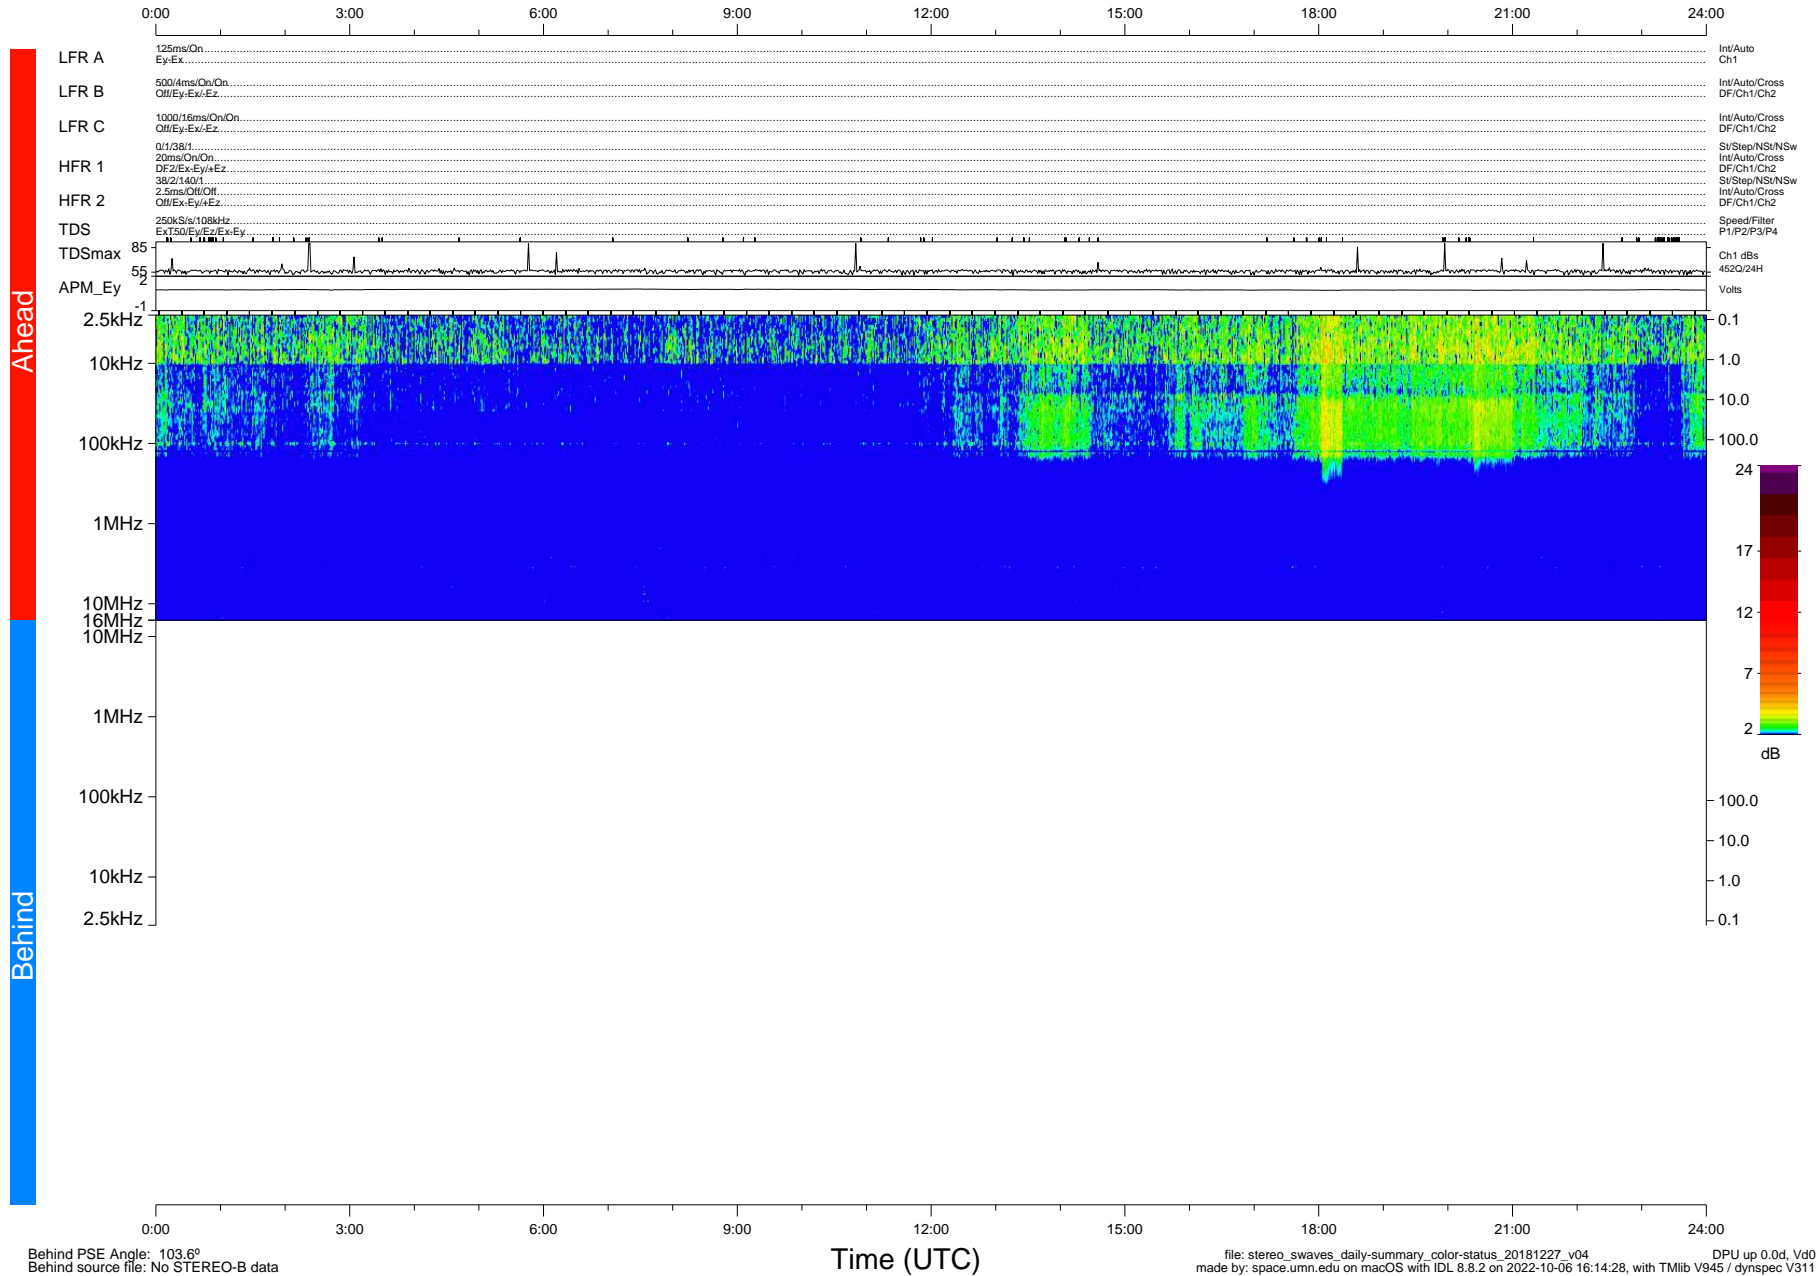

STEREO/WAVES Daily Summary - 27-Dec-2018 (DOY 361)

Ahead source file: swaves_ahead_2018_361_1_06.fin (Recovery: 100.0% HK, 121% Pkts)
Ahead PSE Angle: -100.6°

DPU up 1268.9d, V412d32

Behind PSE Angle: 103.6°
Behind source file: No STEREO-B data