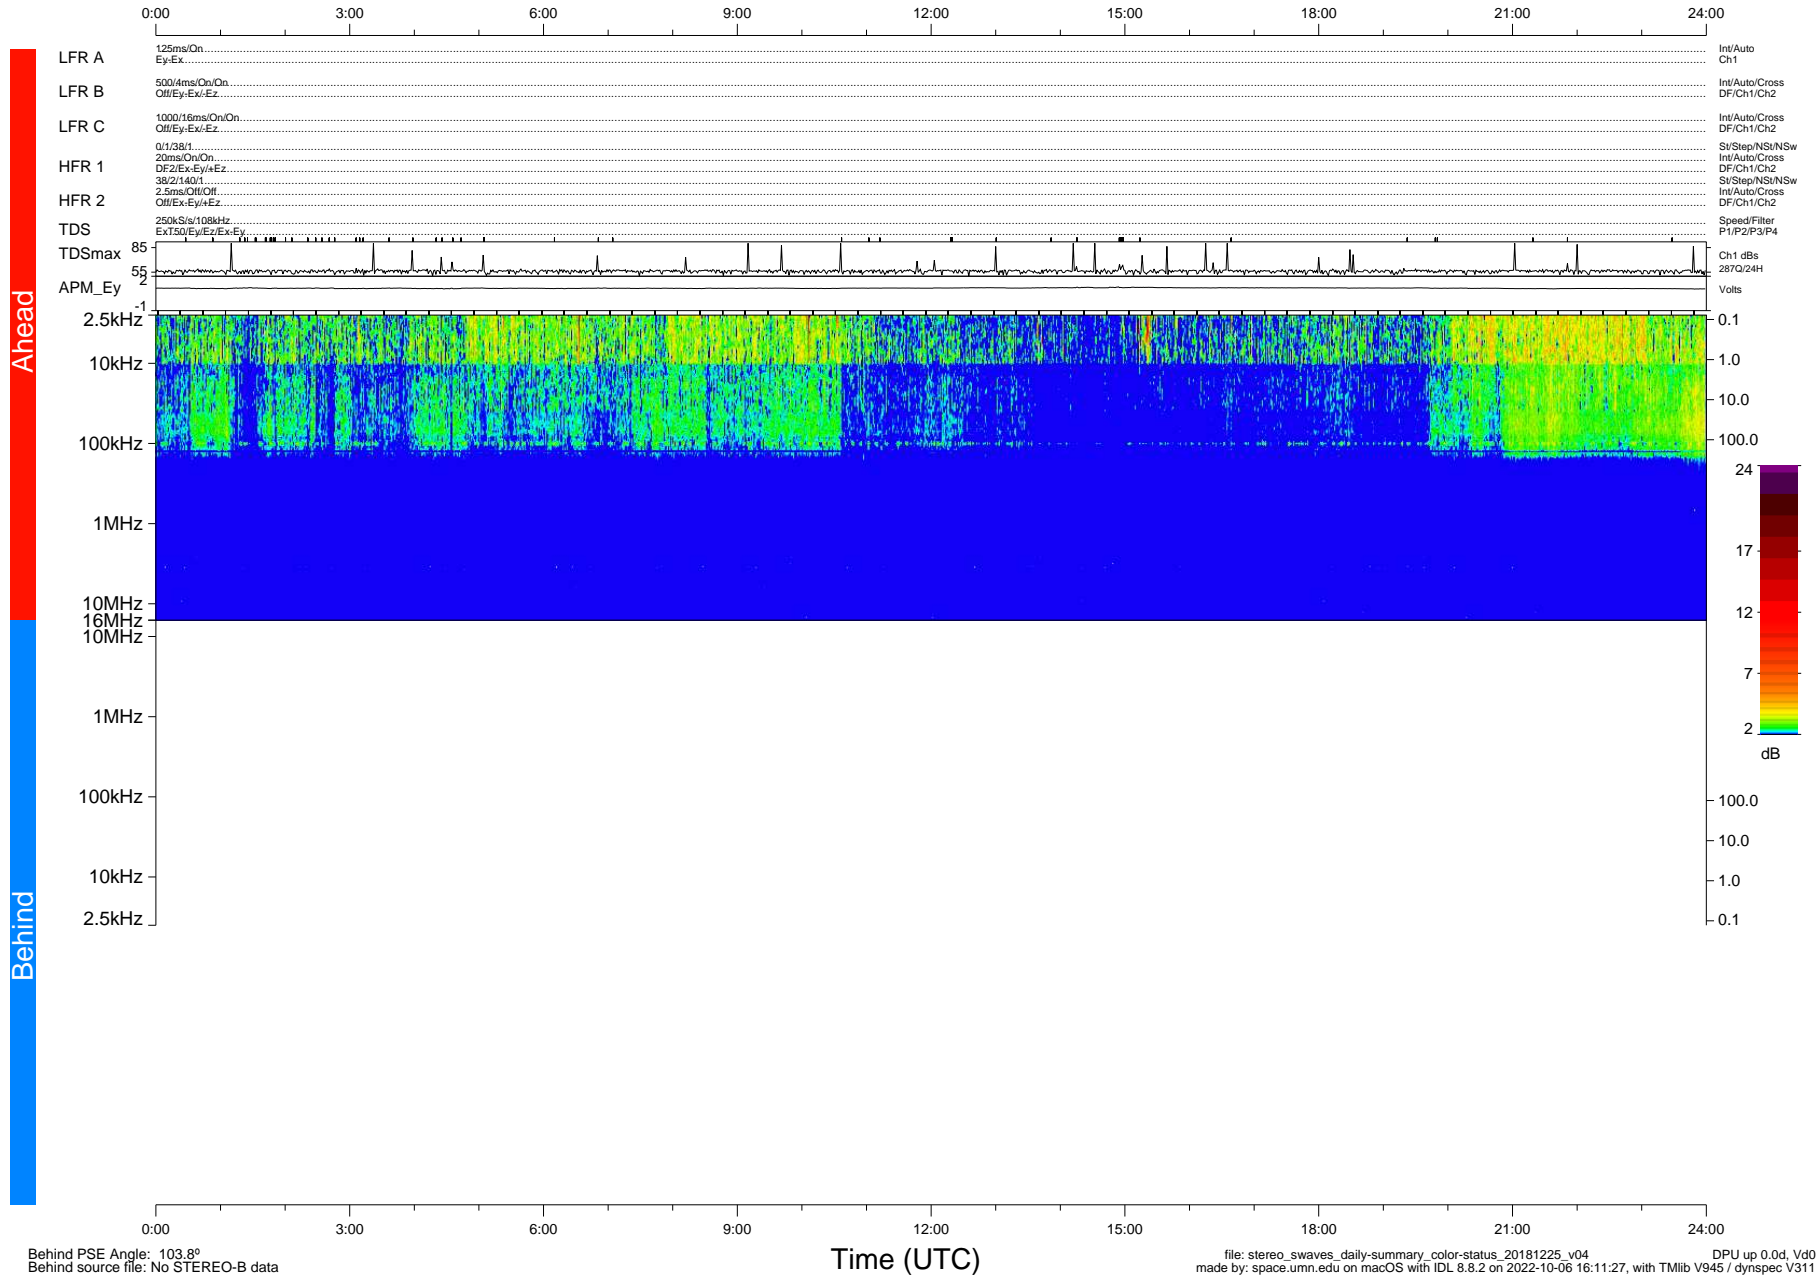

STEREO/WAVES Daily Summary - 25-Dec-2018 (DOY 359)

Ahead source file: swaves_ahead_2018_359_1_06.fin (Recovery: 100.0% HK, 97% Pkts)
Ahead PSE Angle: -100.6°

DPU up 1266.9d, V412d32

Behind PSE Angle: 103.8°
Behind source file: No STEREO-B data