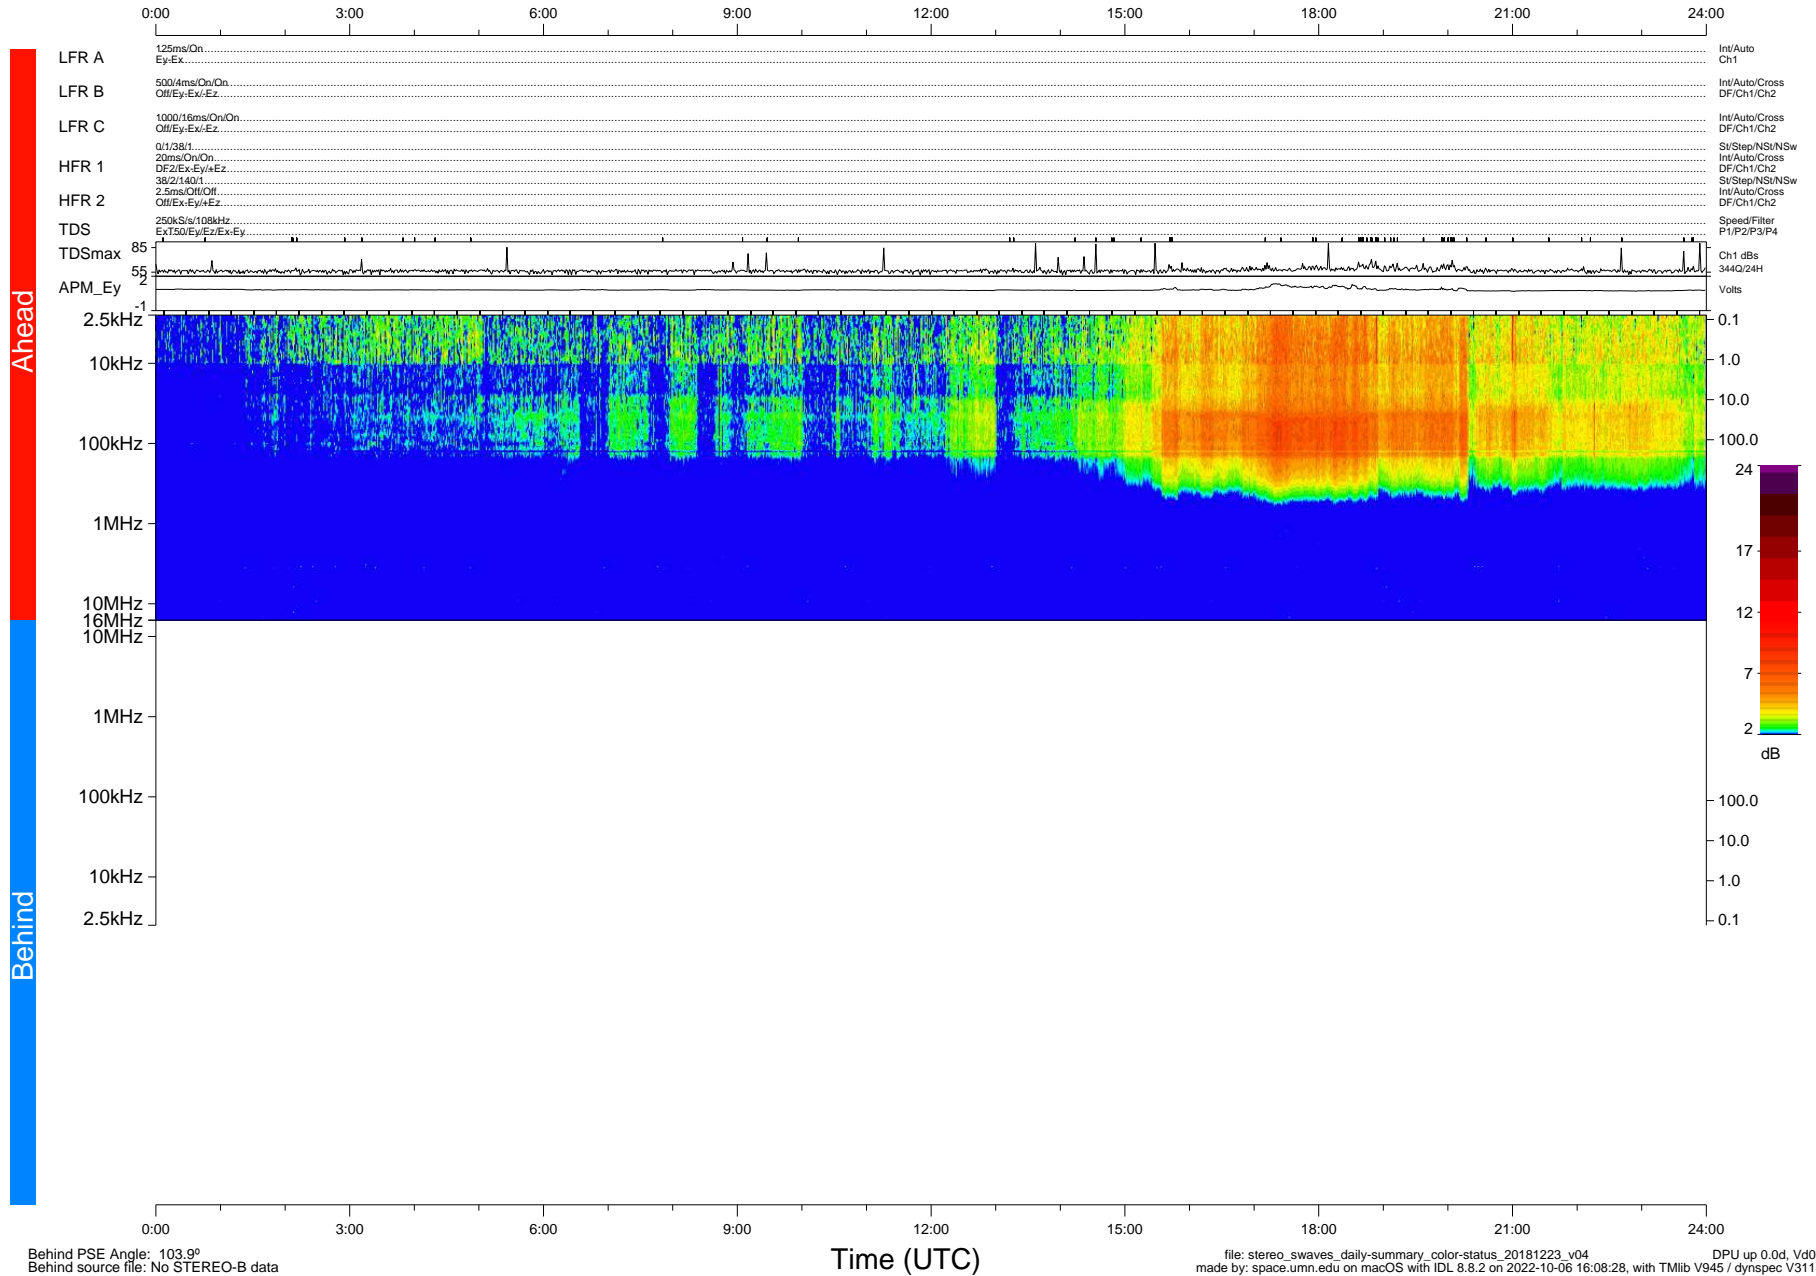

STEREO/WAVES Daily Summary - 23-Dec-2018 (DOY 357)

Ahead source file: swaves_ahead_2018_357_1_05.fin (Recovery: 100.0% HK, 105% Pkts)
Ahead PSE Angle: -100.7°

DPU up 1264.9d, V412d32

Behind PSE Angle: 103.9°
Behind source file: No STEREO-B data