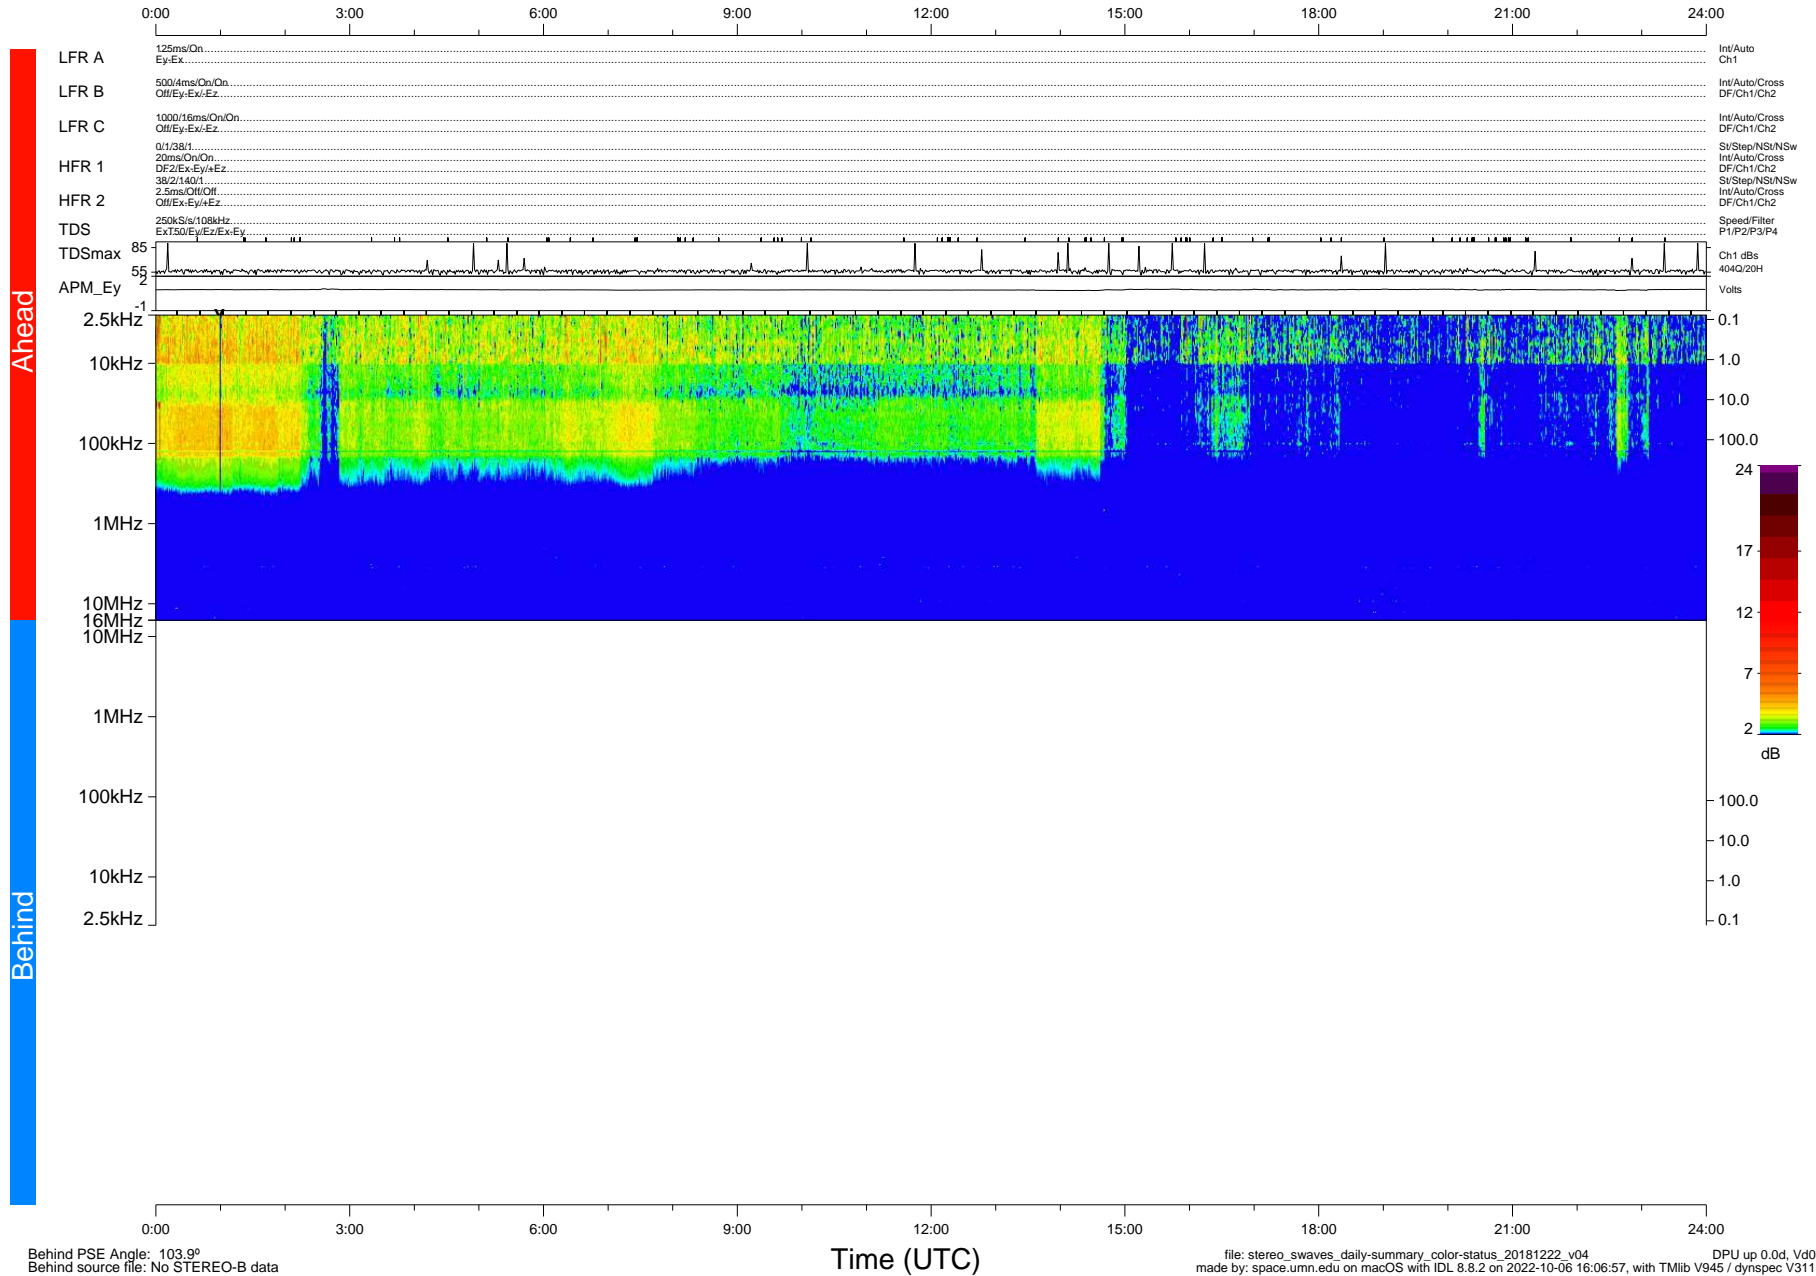

STEREO/WAVES Daily Summary - 22-Dec-2018 (DOY 356)

Ahead source file: swaves_ahead_2018_356_1_05.fin (Recovery: 100.0% HK, 113% Pkts)
Ahead PSE Angle: -100.8°

DPU up 1263.9d, V412d32

Behind PSE Angle: 103.9°
Behind source file: No STEREO-B data

Time (UTC)