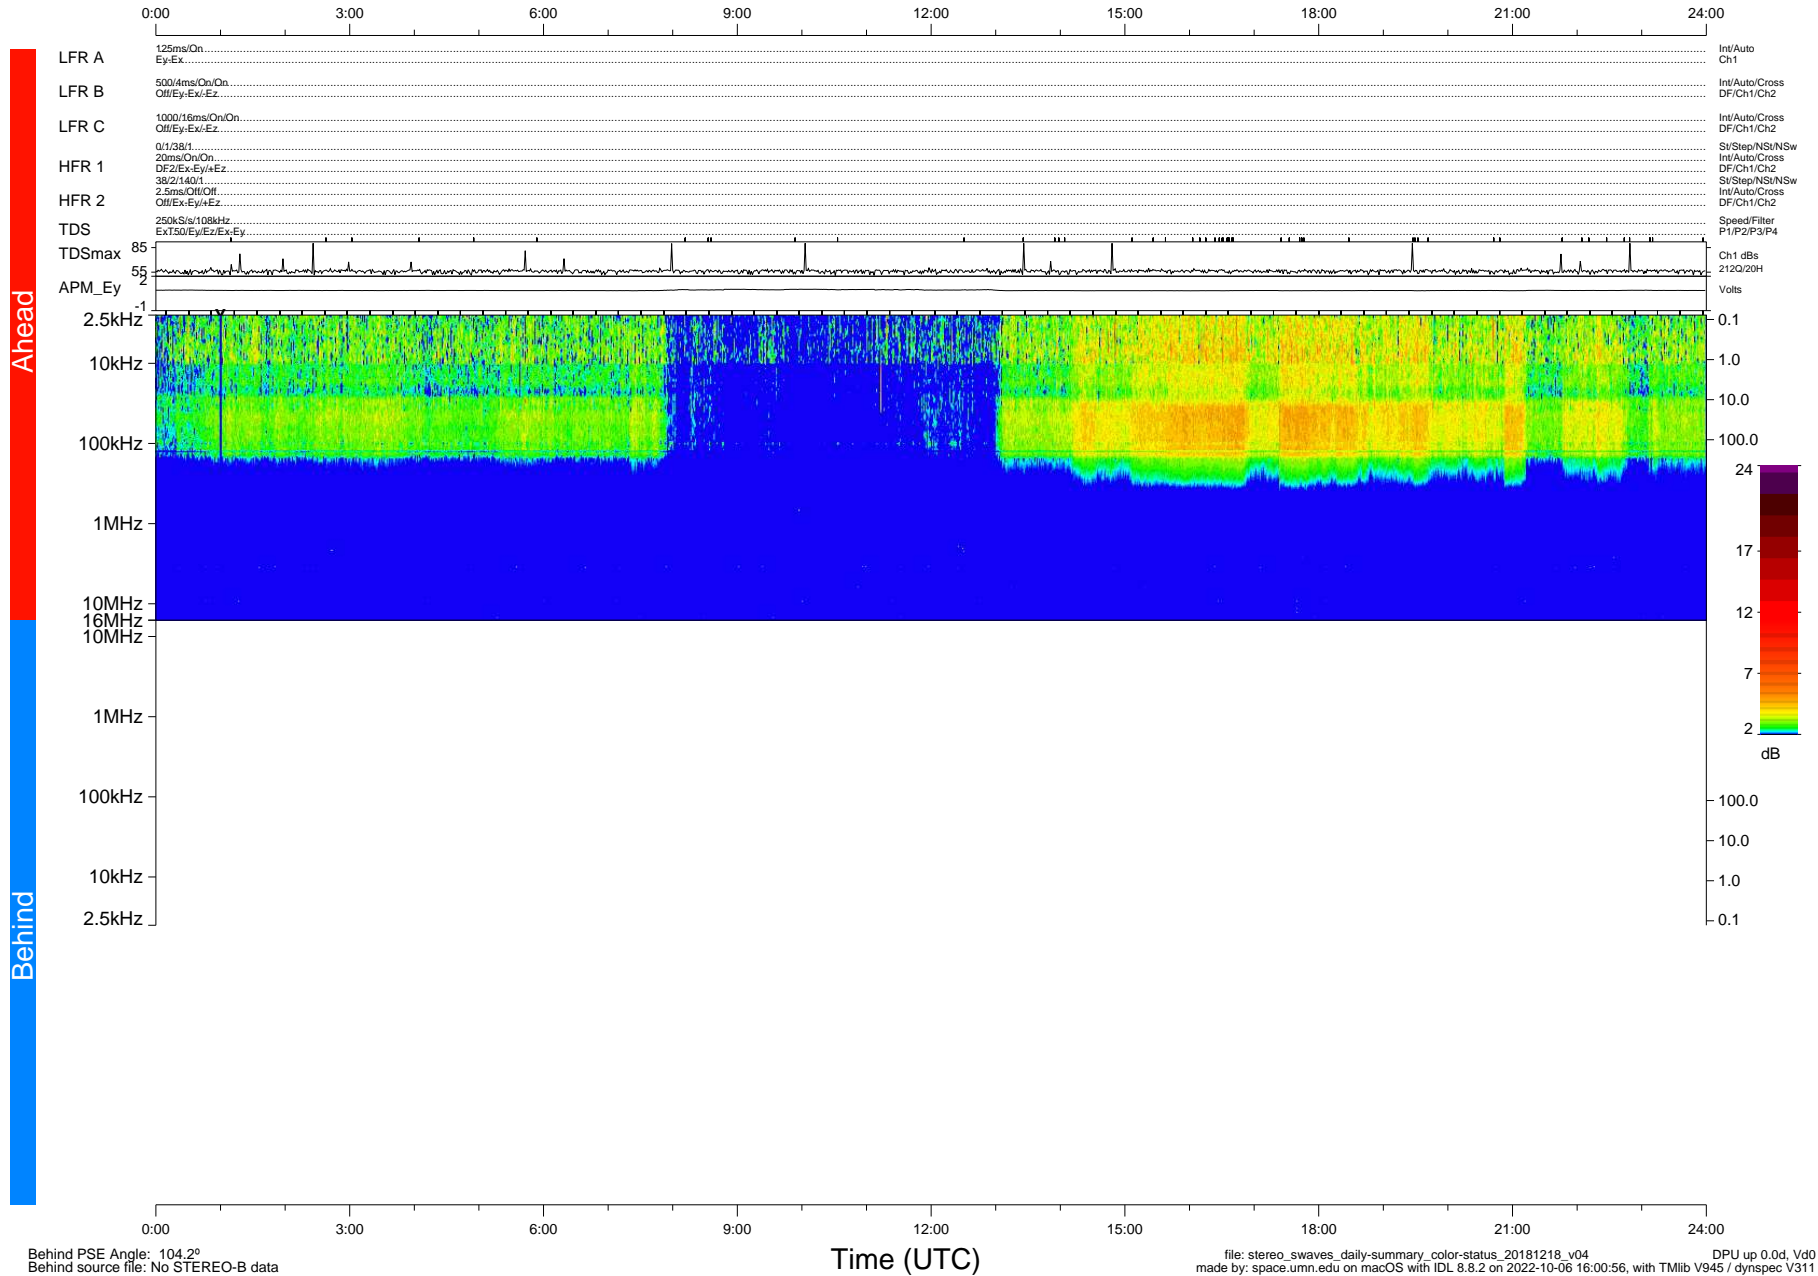

STEREO/WAVES Daily Summary - 18-Dec-2018 (DOY 352)

Ahead source file: swaves_ahead_2018_352_1_05.fin (Recovery: 100.0% HK, 85% Pkts)
Ahead PSE Angle: -100.9°

DPU up 1259.9d, V412d32

Behind PSE Angle: 104.2°
Behind source file: No STEREO-B data