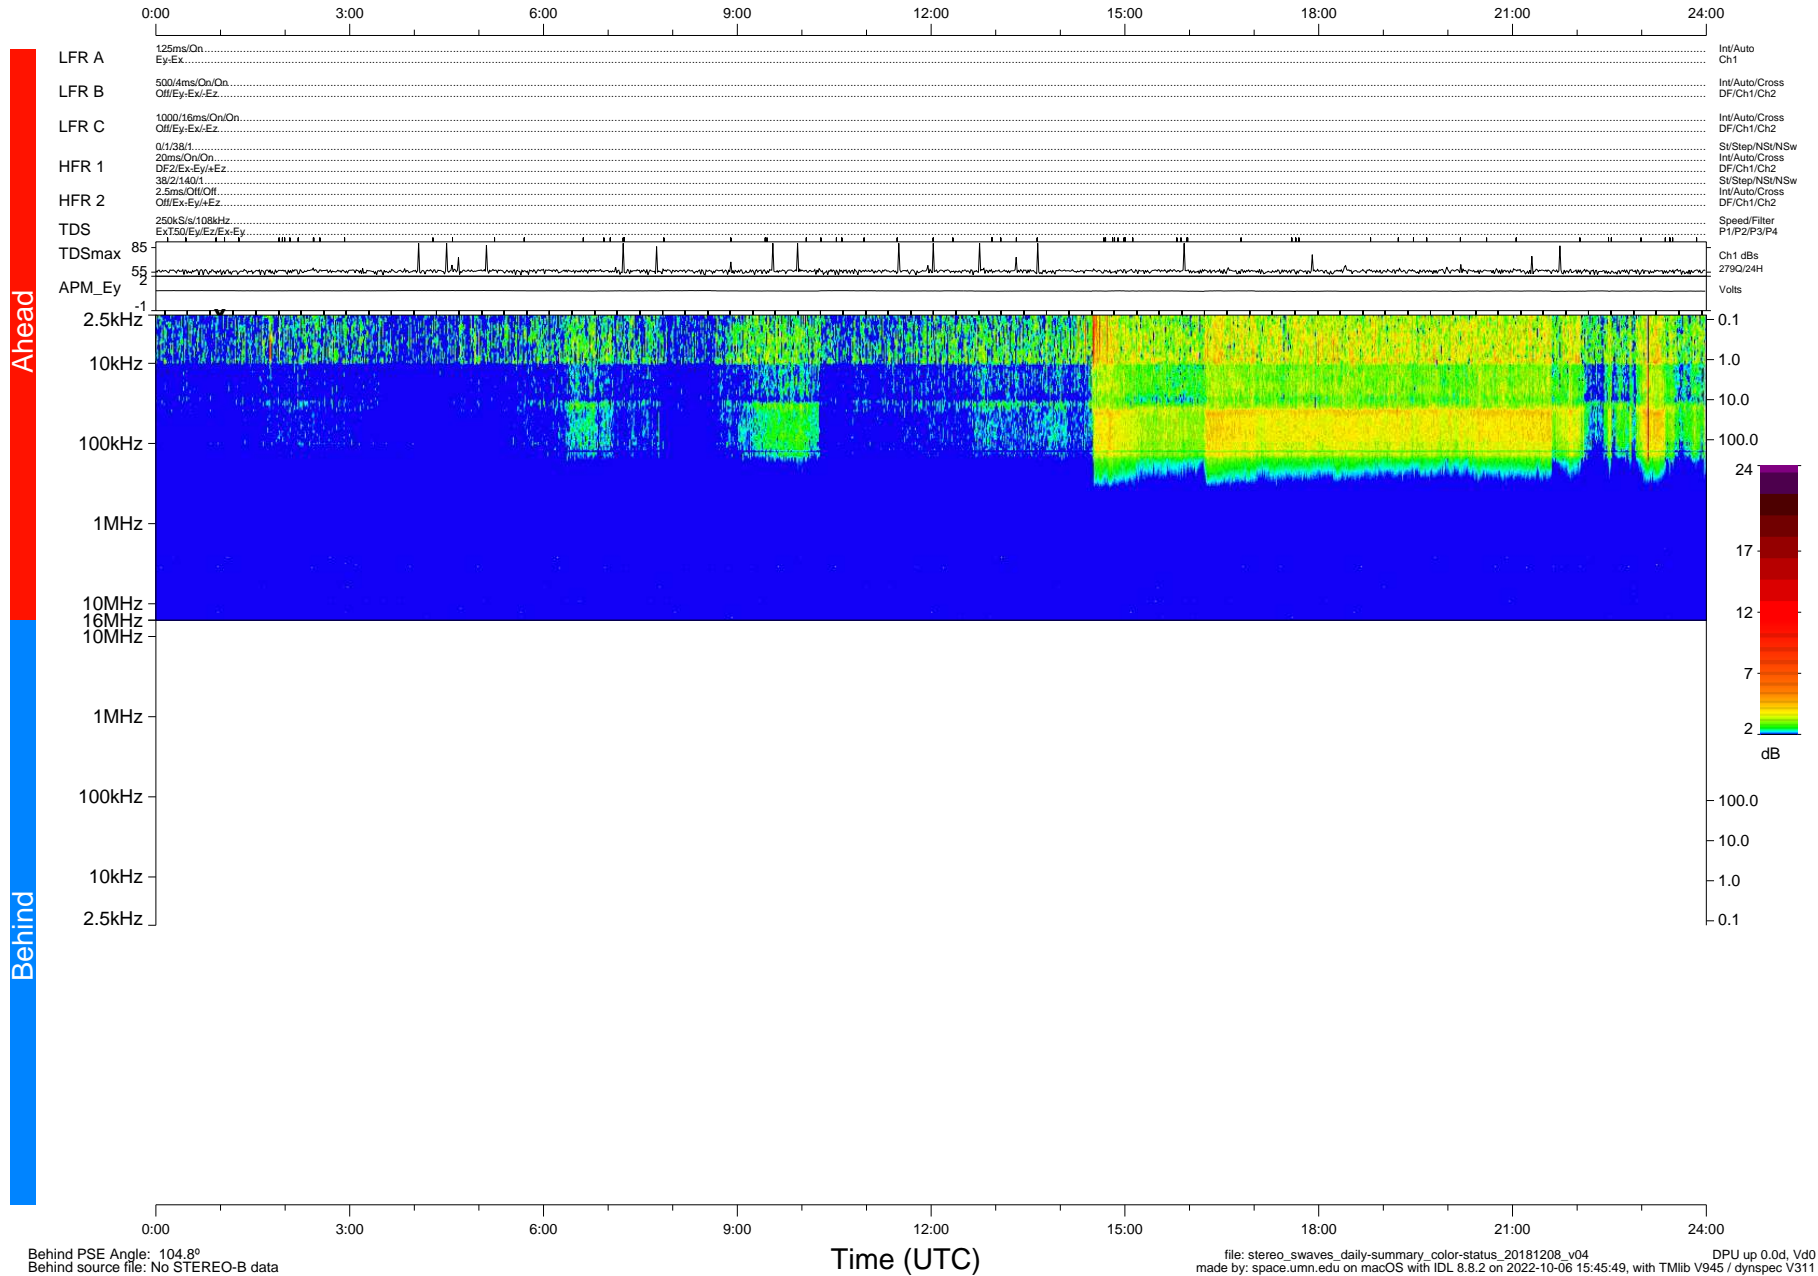

STEREO/WAVES Daily Summary - 08-Dec-2018 (DOY 342)

Ahead source file: swaves_ahead_2018_342_1_05.fin (Recovery: 100.0% HK, 96% Pkts)
 Ahead PSE Angle: -101.3°

DPU up 1249.9d, V412d32

Behind PSE Angle: 104.8°
 Behind source file: No STEREO-B data

file: stereo_swaves_daily-summary_color-status_20181208_v04 DPU up 0.0d, Vd0
 made by: space.umn.edu on macOS with IDL 8.8.2 on 2022-10-06 15:45:49, with TLib V945 / dynspec V311