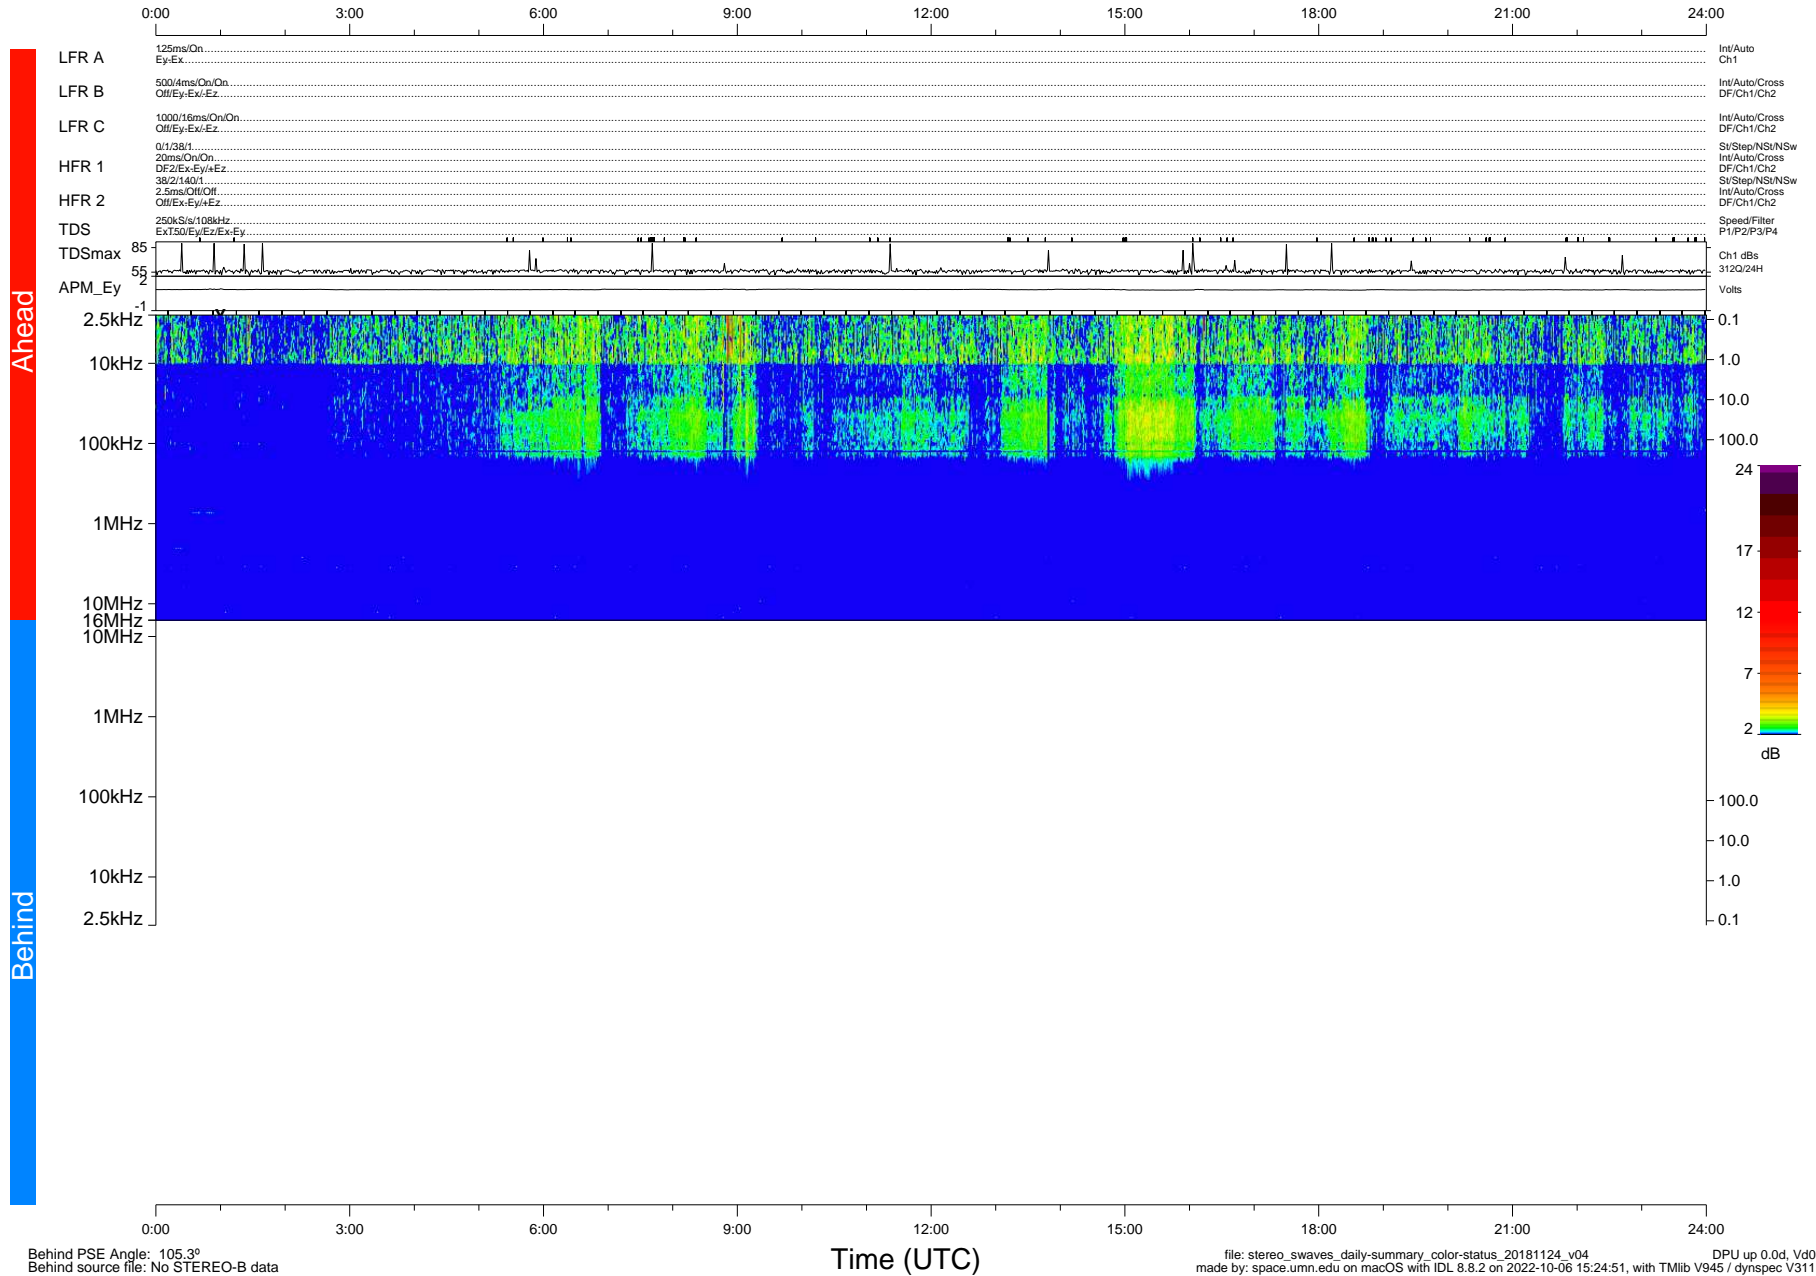

STEREO/WAVES Daily Summary - 24-Nov-2018 (DOY 328)

Ahead source file: swaves_ahead_2018_328_1_05.fin (Recovery: 100.0% HK, 101% Pkts)
 Ahead PSE Angle: -101.9°

DPU up 1235.9d, V412d32

Behind PSE Angle: 105.3°
 Behind source file: No STEREO-B data

file: stereo_swaves_daily-summary_color-status_20181124_v04
 made by: space.umn.edu on macOS with IDL 8.8.2 on 2022-10-06 15:24:51, with Tlib V945 / dynspec V311
 DPU up 0.0d, Vd0