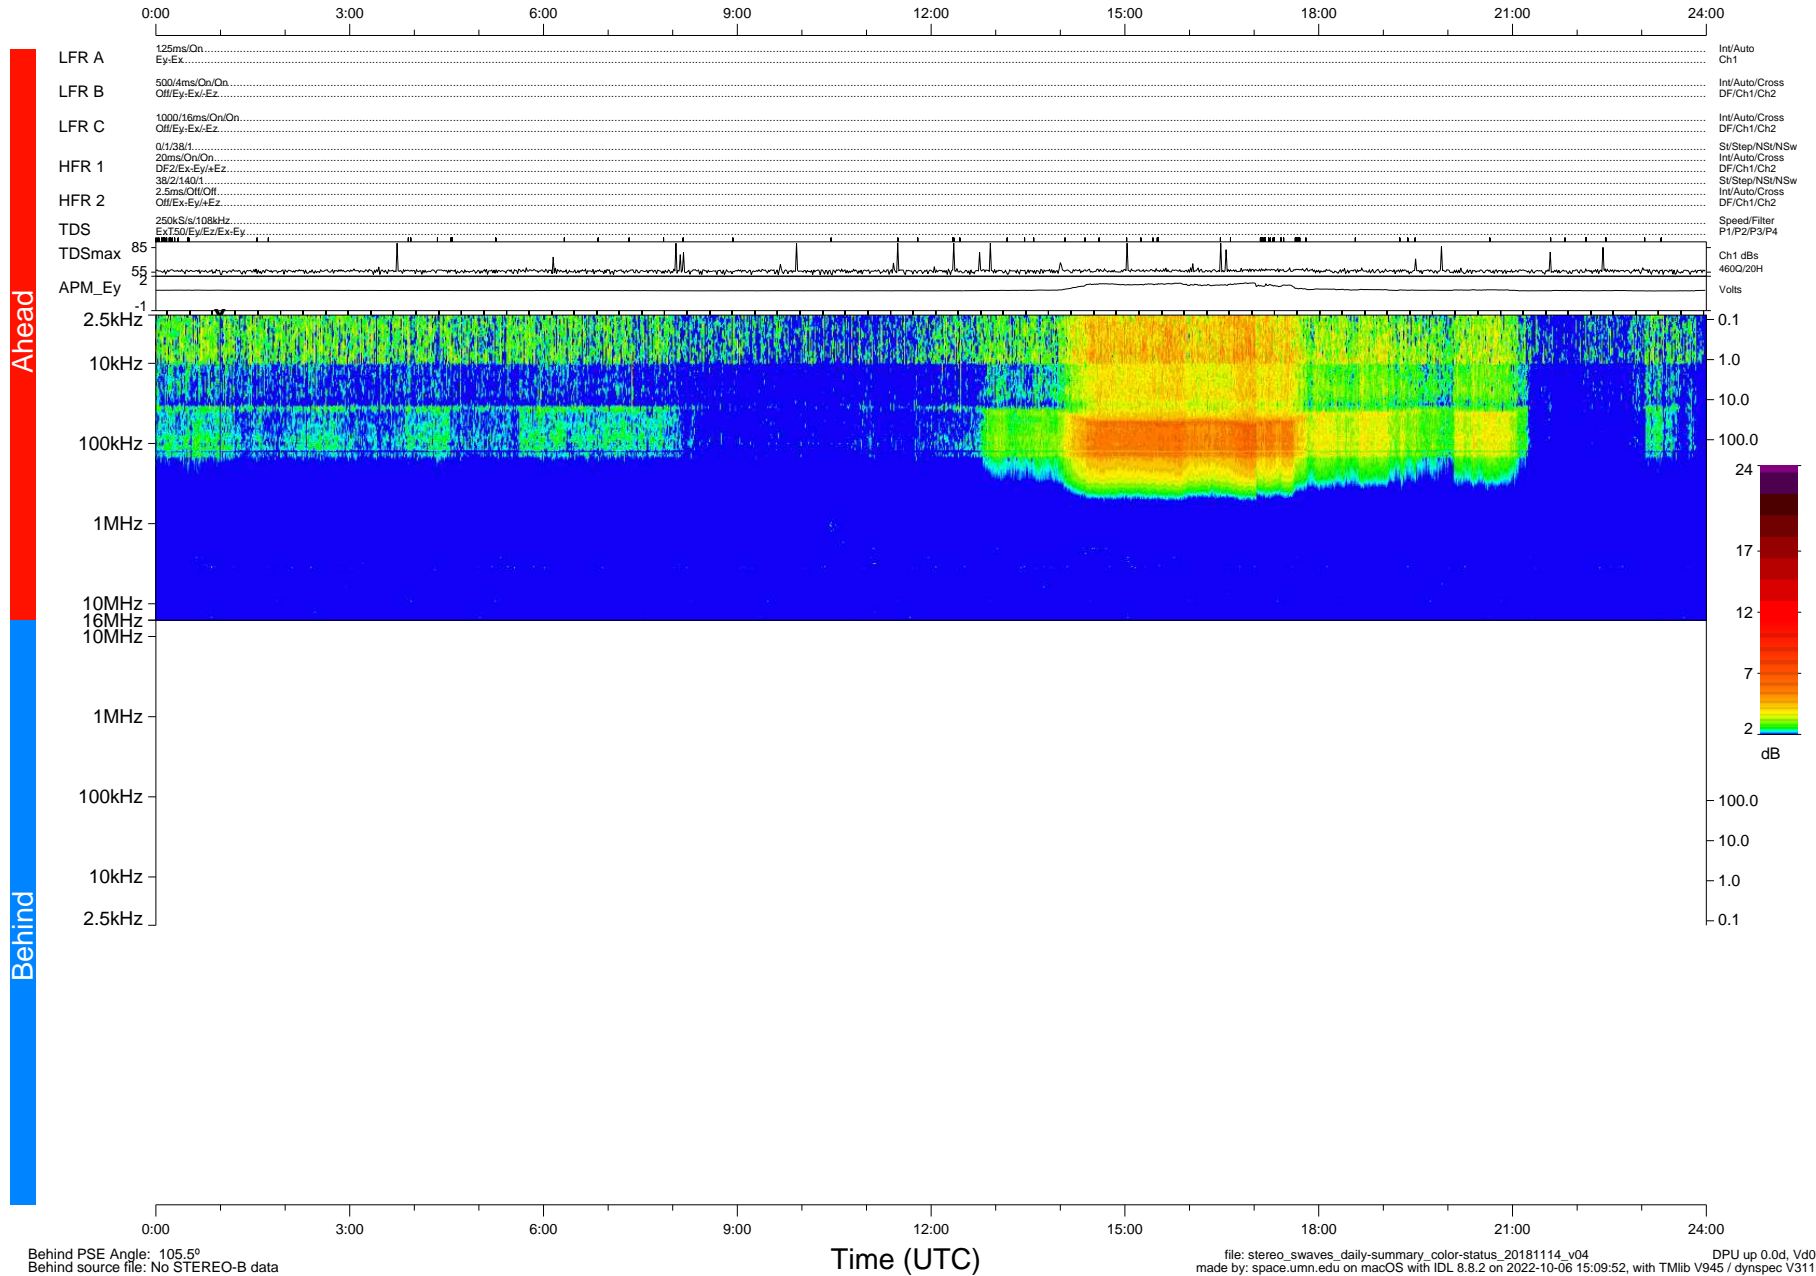

STEREO/WAVES Daily Summary - 14-Nov-2018 (DOY 318)

Ahead source file: swaves_ahead_2018_318_1_06.fin (Recovery: 100.0% HK, 122% Pkts)
Ahead PSE Angle: -102.3°

DPU up 1225.9d, V412d32

Behind PSE Angle: 105.5°
Behind source file: No STEREO-B data