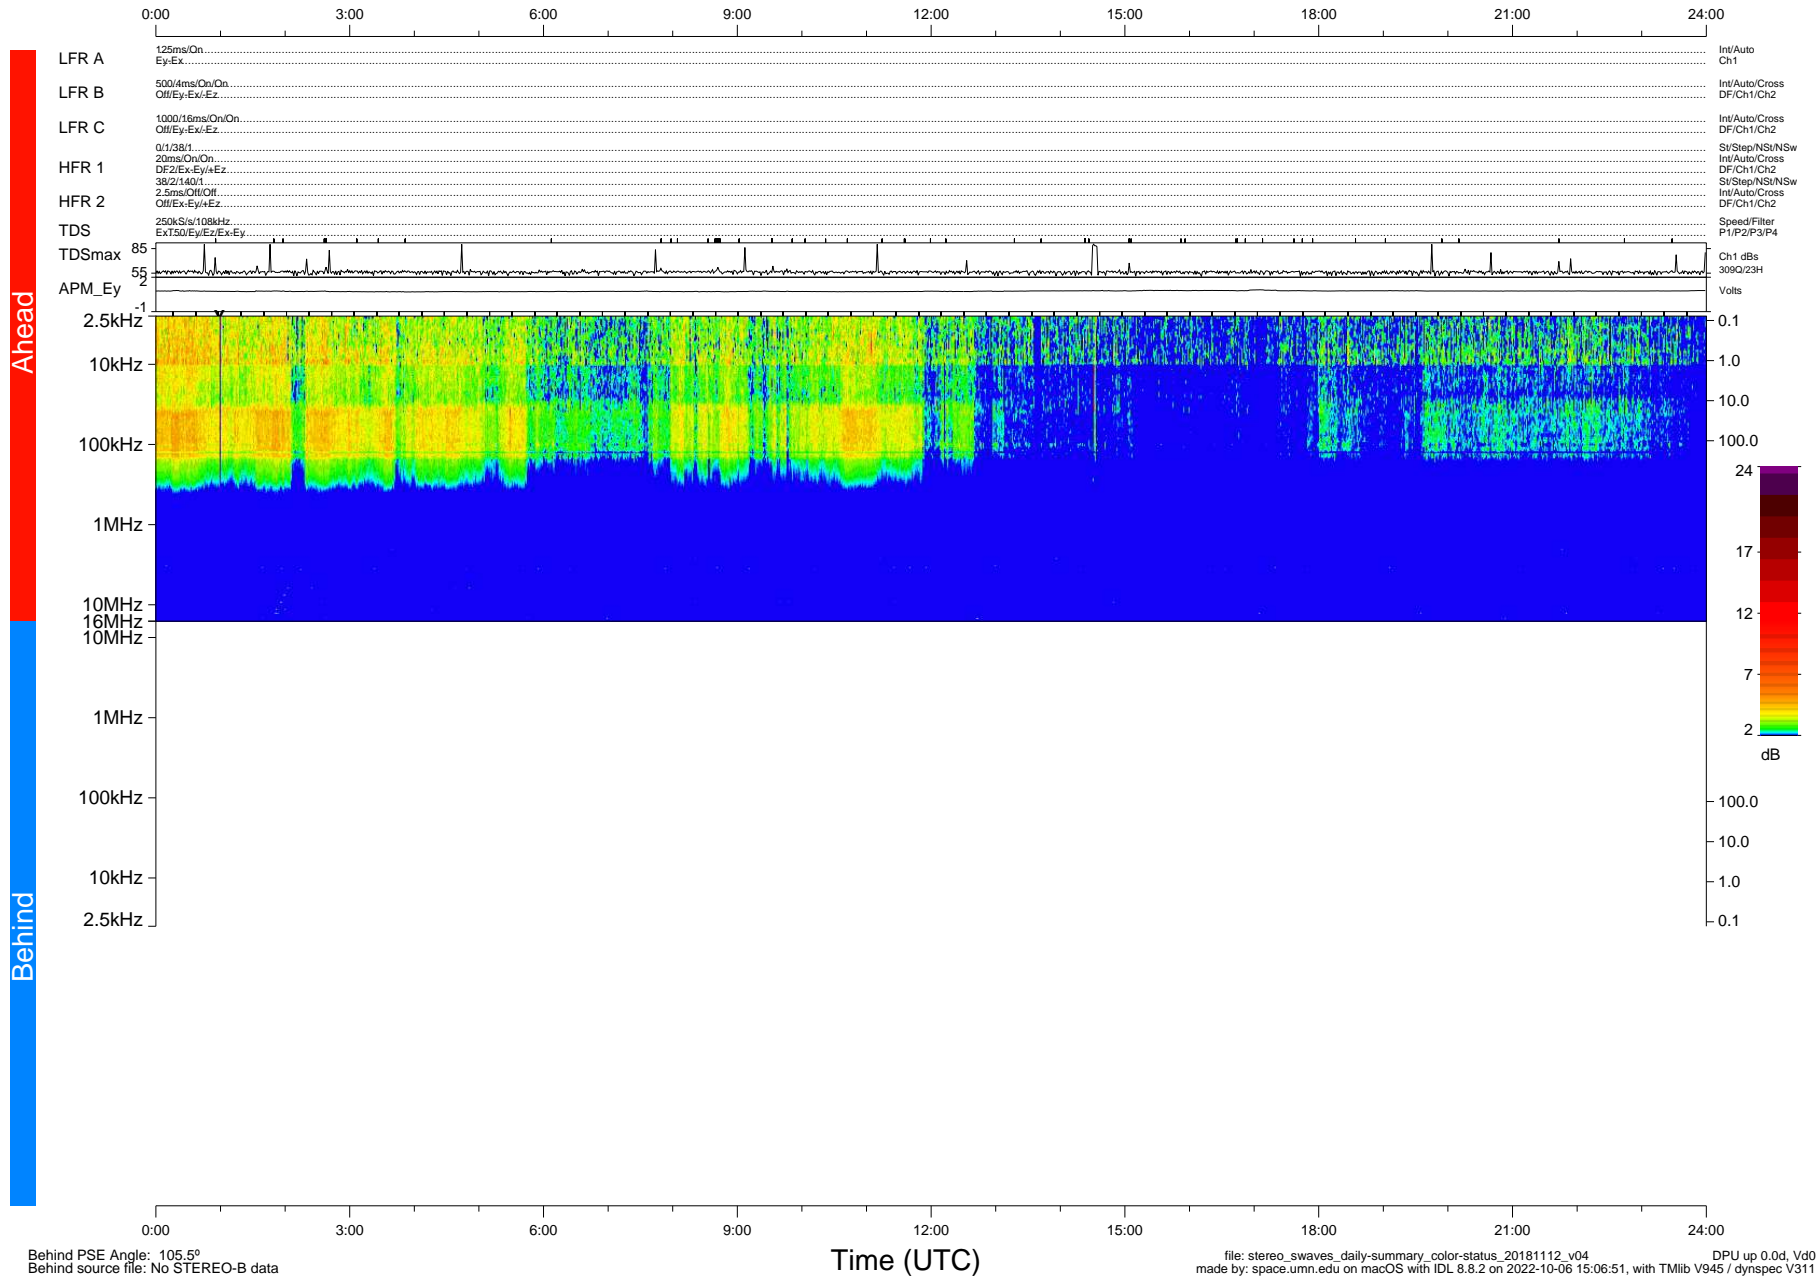

# STEREO/WAVES Daily Summary - 12-Nov-2018 (DOY 316)

Ahead source file: swaves\_ahead\_2018\_316\_1\_07.fin (Recovery: 100.0% HK, 100% Pkts)  
 Ahead PSE Angle:  $-102.4^\circ$

DPU up 1223.9d, V412d32

Behind PSE Angle:  $105.5^\circ$   
 Behind source file: No STEREO-B data

file: stereo\_swaves\_daily-summary\_color-status\_20181112\_v04 DPU up 0.0d, Vd0  
 made by: space.umn.edu on macOS with IDL 8.8.2 on 2022-10-06 15:06:51, with Tlib V945 / dynspec V311