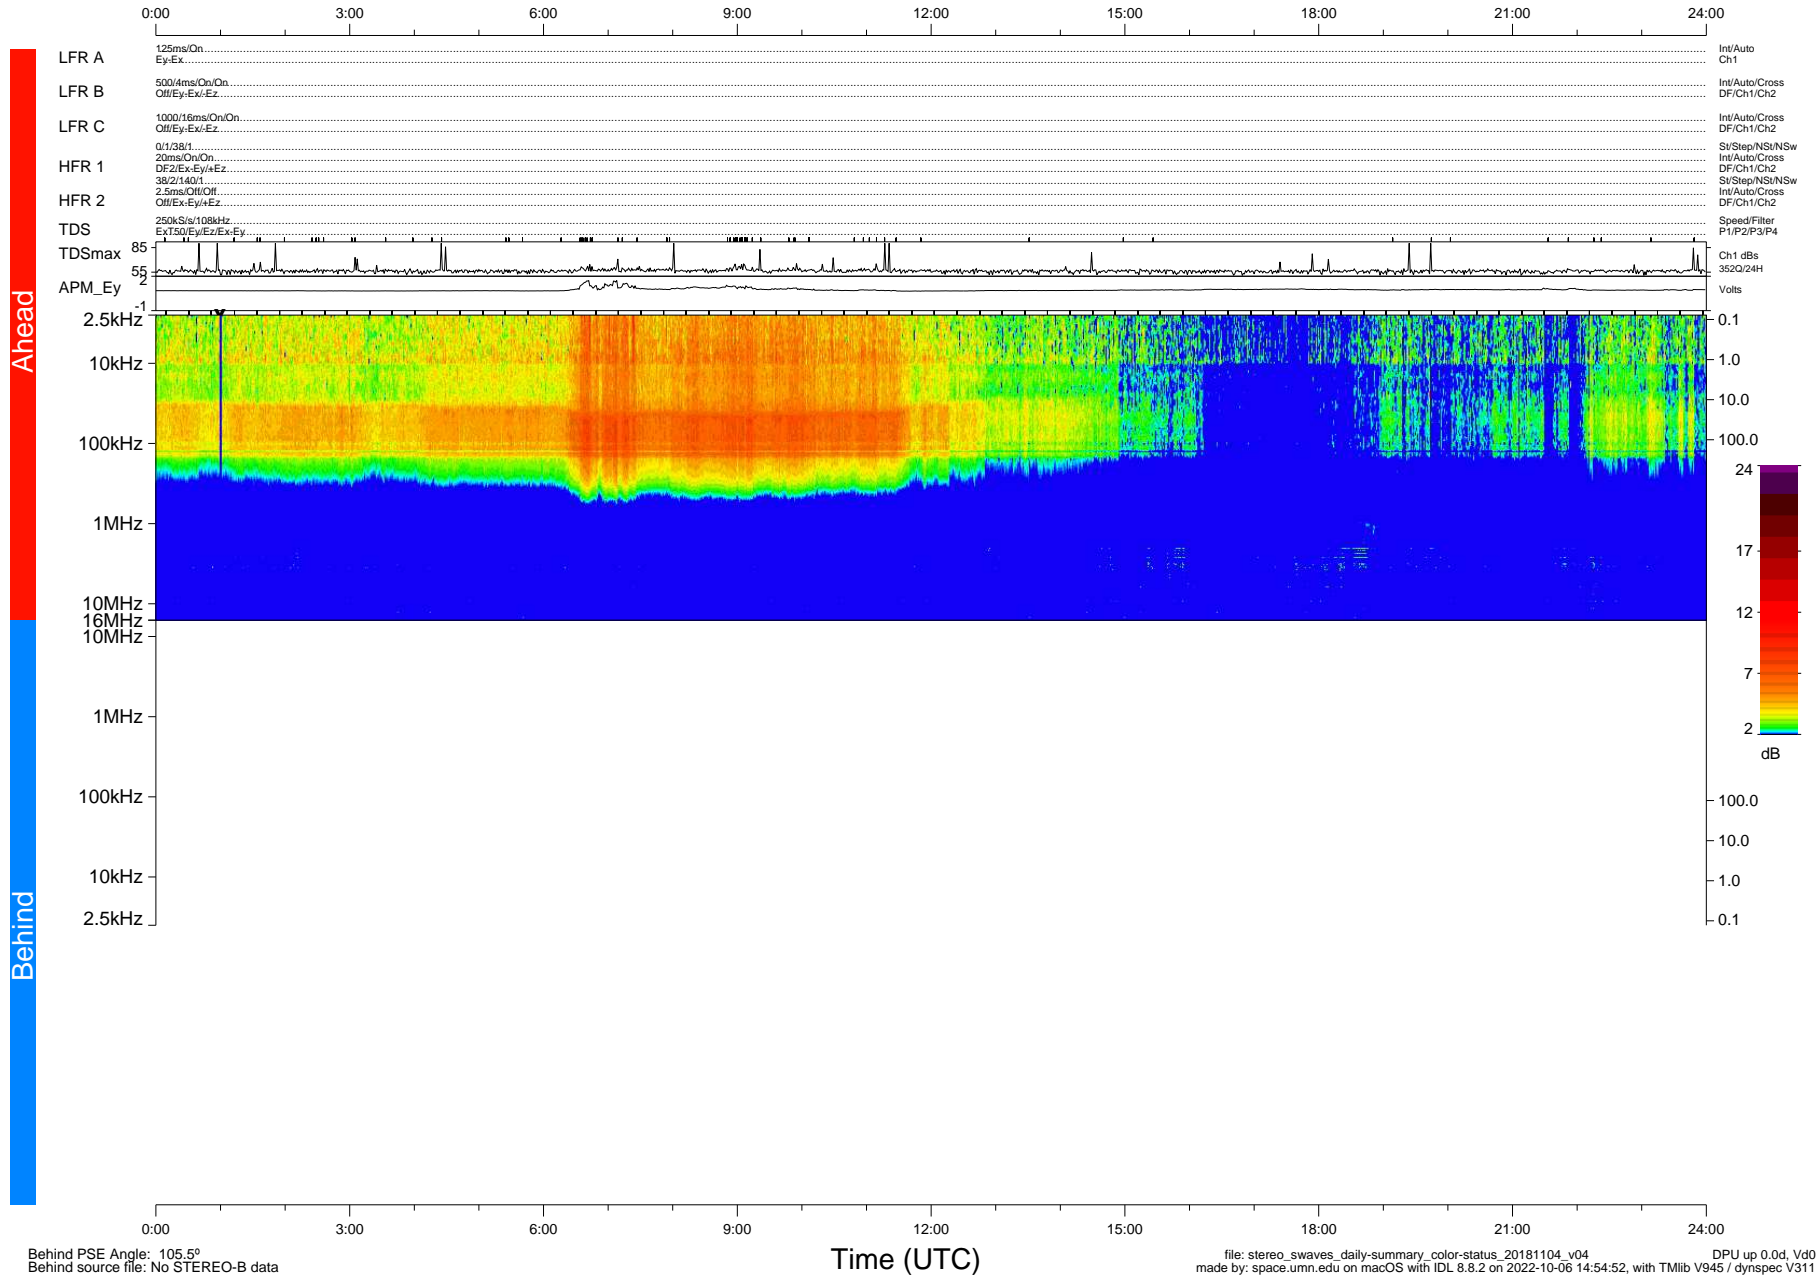

STEREO/WAVES Daily Summary - 04-Nov-2018 (DOY 308)

Ahead source file: swaves_ahead_2018_308_1_05.fin (Recovery: 100.0% HK, 107% Pkts)
 Ahead PSE Angle: -102.9°

DPU up 1215.9d, V412d32

Behind PSE Angle: 105.5°
 Behind source file: No STEREO-B data

file: stereo_swaves_daily-summary_color-status_20181104_v04
 made by: space.umn.edu on macOS with IDL 8.8.2 on 2022-10-06 14:54:52, with Tlib V945 / dynspec V311
 DPU up 0.0d, Vd0