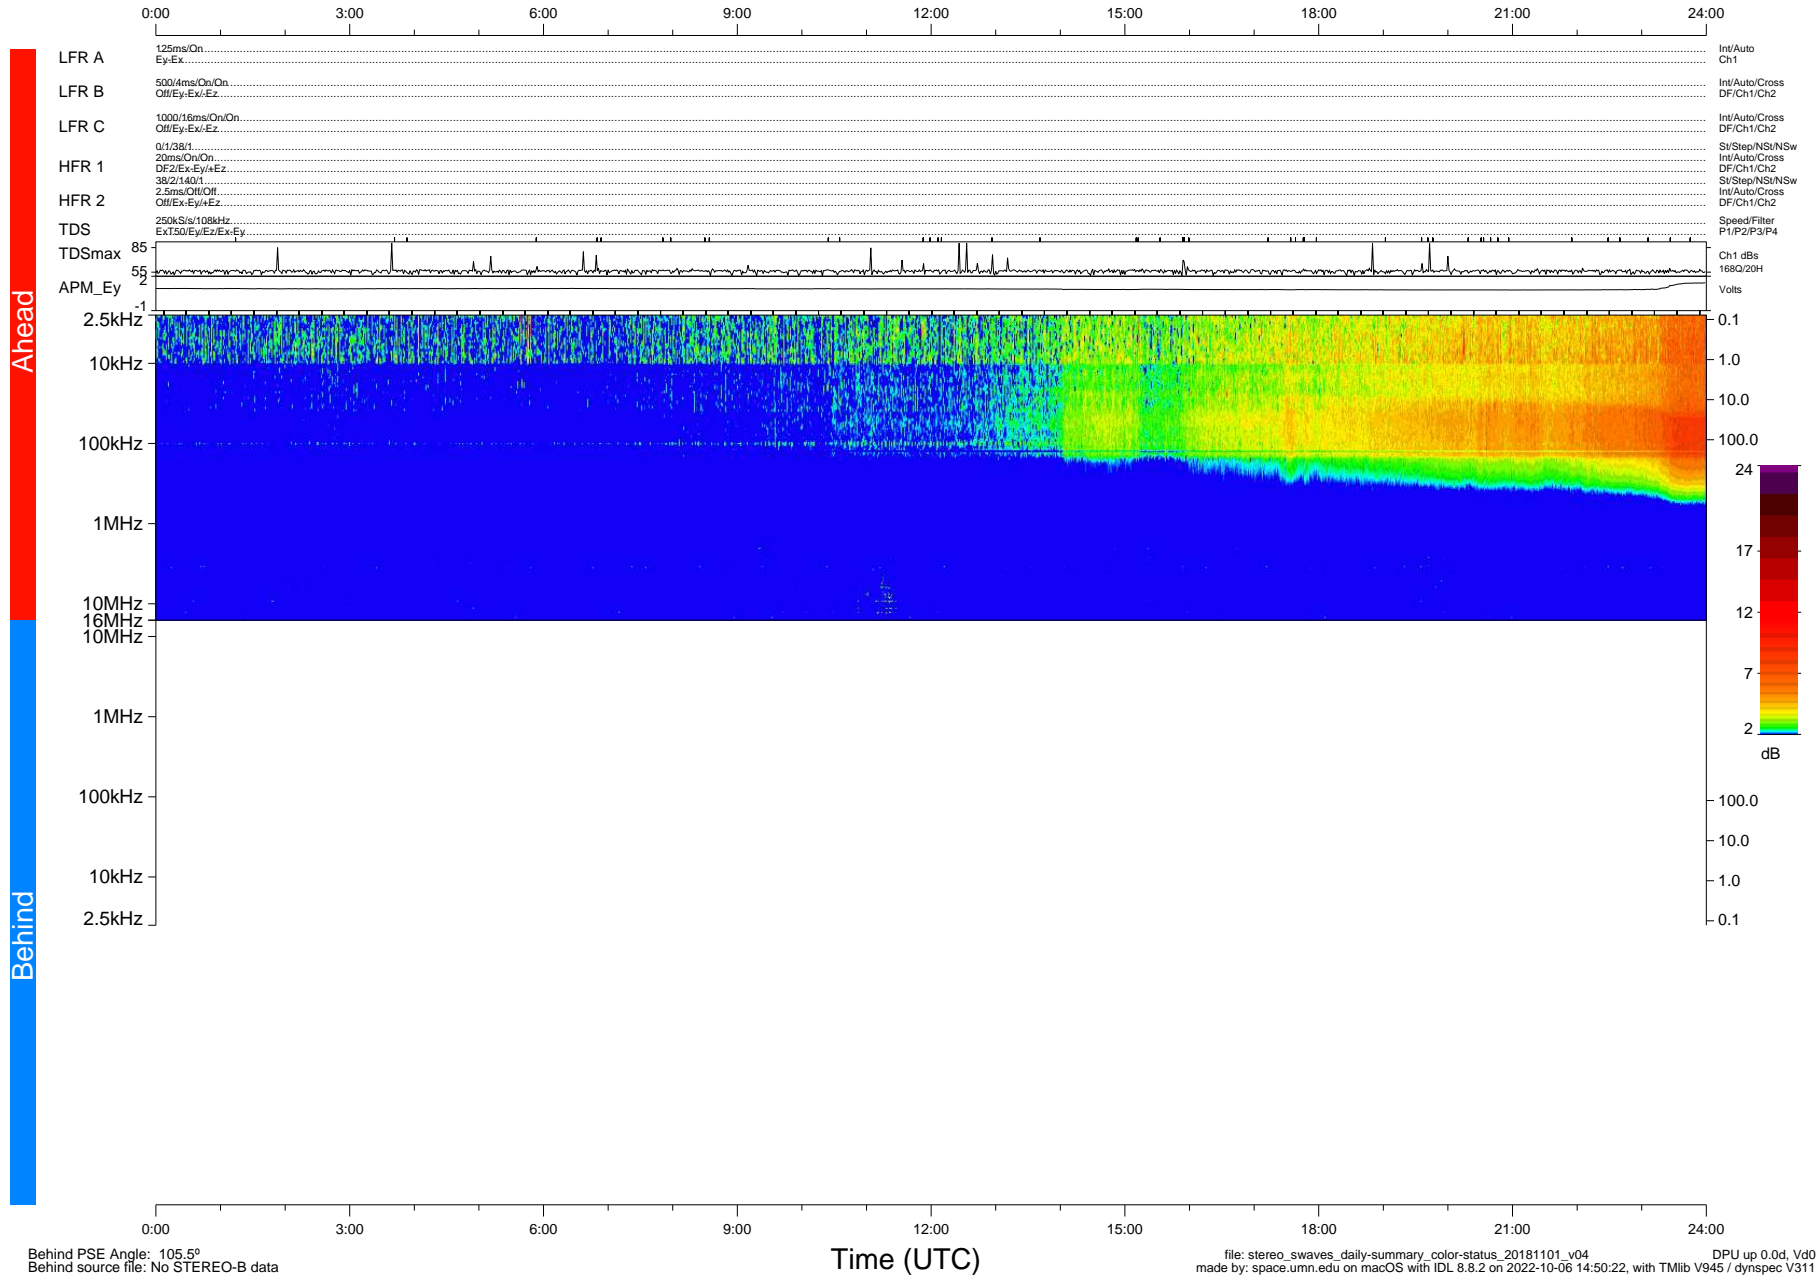

STEREO/WAVES Daily Summary - 01-Nov-2018 (DOY 305)

Ahead source file: swaves_ahead_2018_305_1_05.fin (Recovery: 100.0% HK, 79% Pkts)
Ahead PSE Angle: -103.1°

DPU up 1212.9d, V412d32

Behind PSE Angle: 105.5°
Behind source file: No STEREO-B data