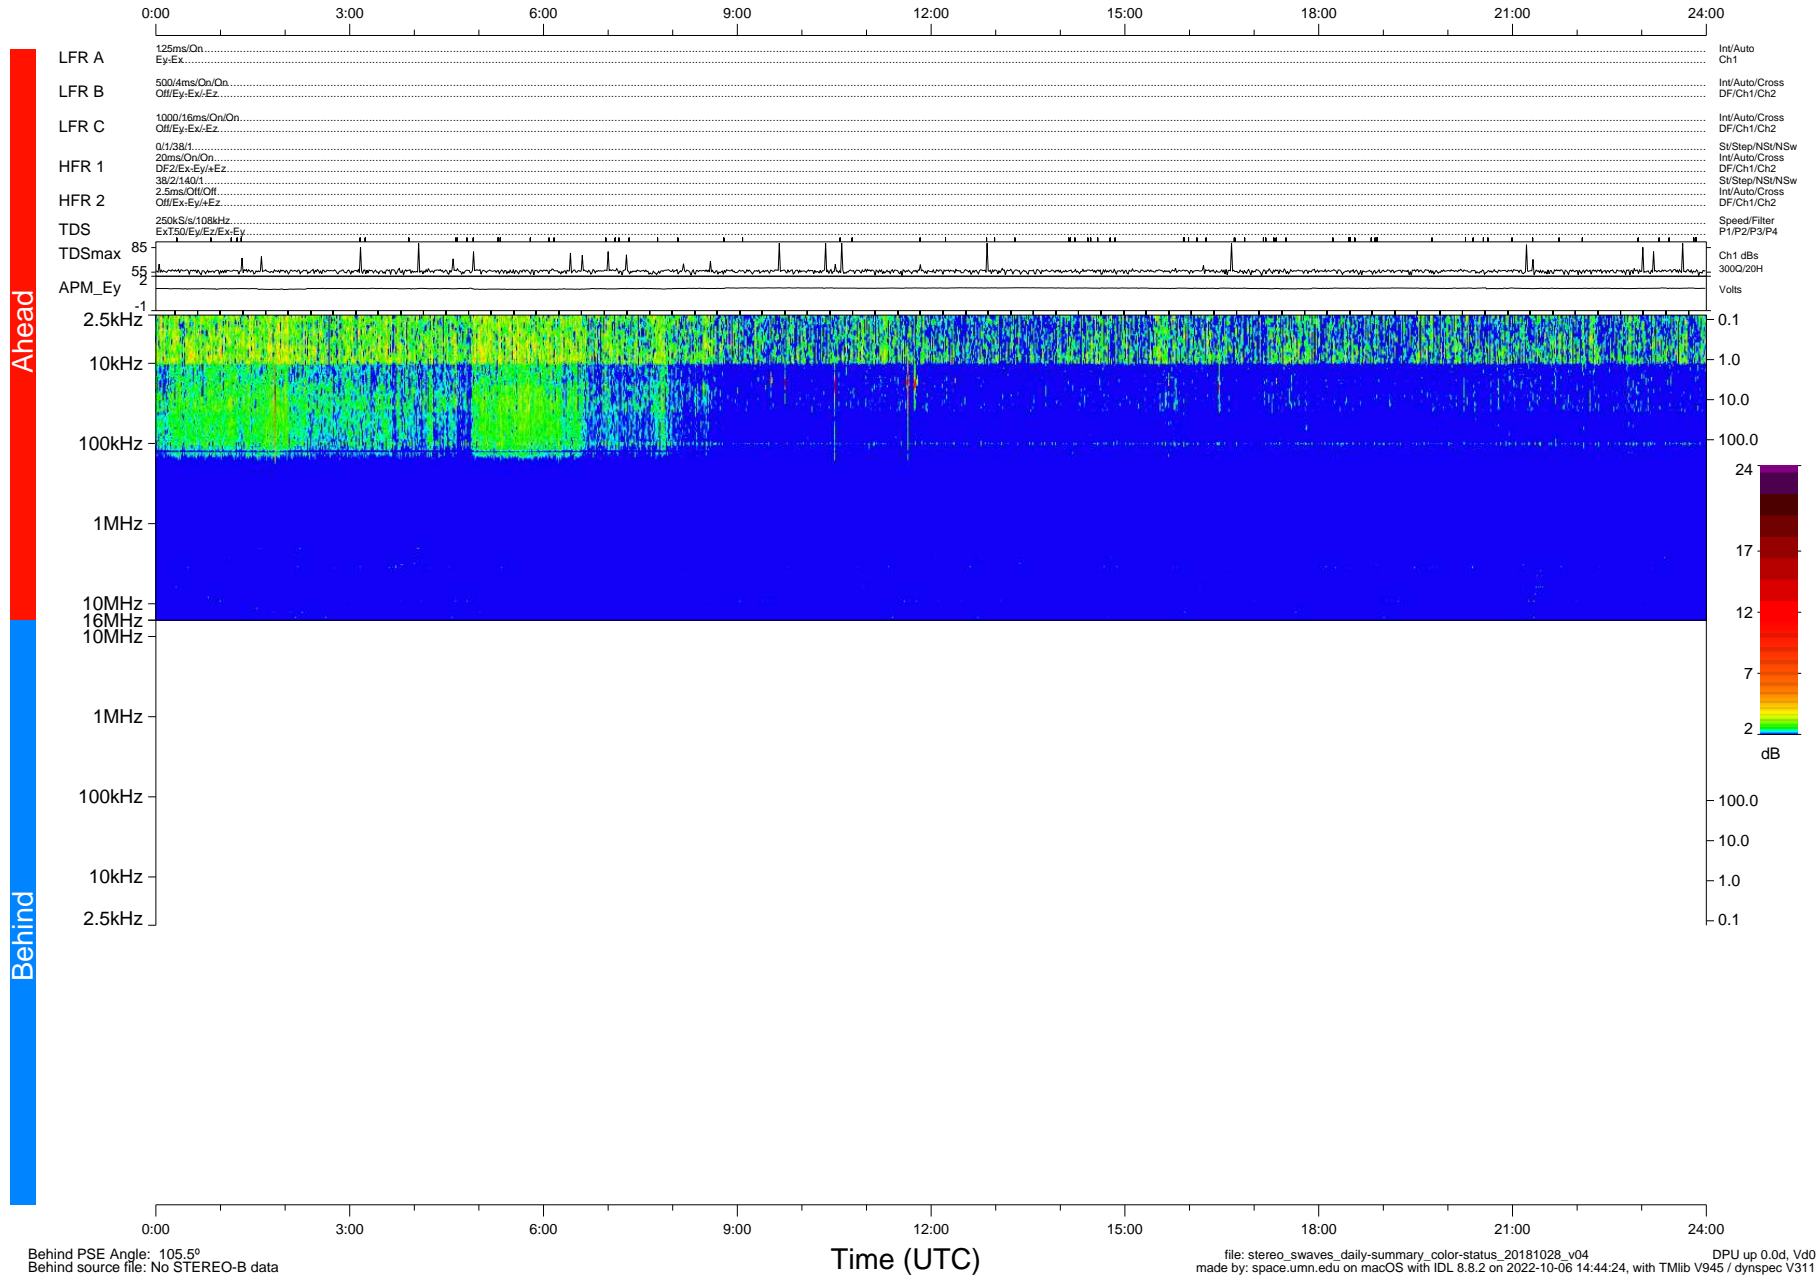

STEREO/WAVES Daily Summary - 28-Oct-2018 (DOY 301)

Ahead source file: swaves_ahead_2018_301_1_05.fin (Recovery: 100.0% HK, 98% Pkts)
 Ahead PSE Angle: -103.3°

DPU up 1208.9d, V412d32

Behind PSE Angle: 105.5°
 Behind source file: No STEREO-B data

file: stereo_swaves_daily-summary_color-status_20181028_v04
 made by: space.umn.edu on macOS with IDL 8.8.2 on 2022-10-06 14:44:24, with TLib V945 / dynspec V311
 DPU up 0.0d, Vd0