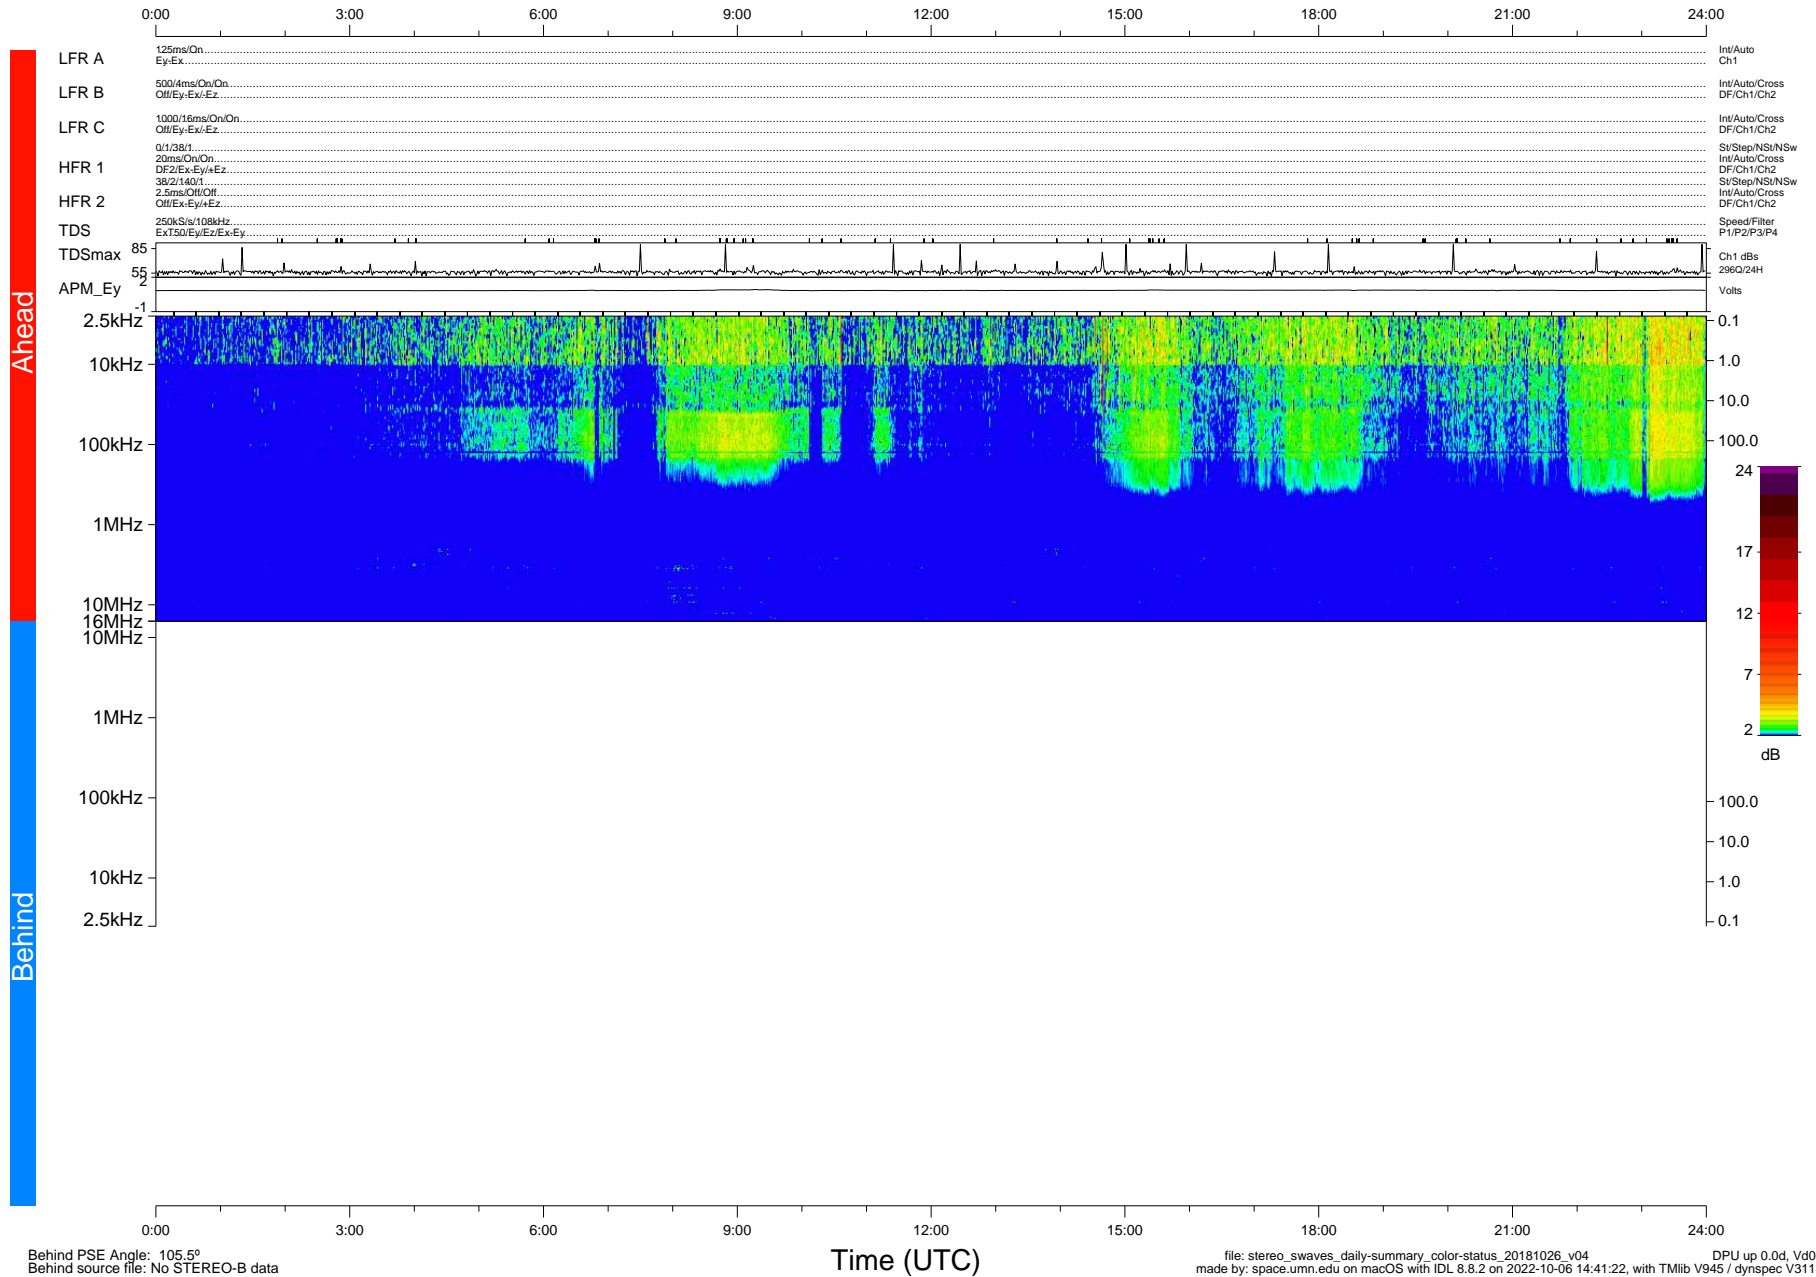

STEREO/WAVES Daily Summary - 26-Oct-2018 (DOY 299)

Ahead source file: swaves_ahead_2018_299_1_05.fin (Recovery: 100.0% HK, 98% Pkts)
 Ahead PSE Angle: -103.4°

DPU up 1206.9d, V412d32

Behind PSE Angle: 105.5°
 Behind source file: No STEREO-B data

file: stereo_swaves_daily-summary_color-status_20181026_v04
 made by: space.umn.edu on macOS with IDL 8.8.2 on 2022-10-06 14:41:22, with Tlib V945 / dynspec V311
 DPU up 0.0d, Vd0