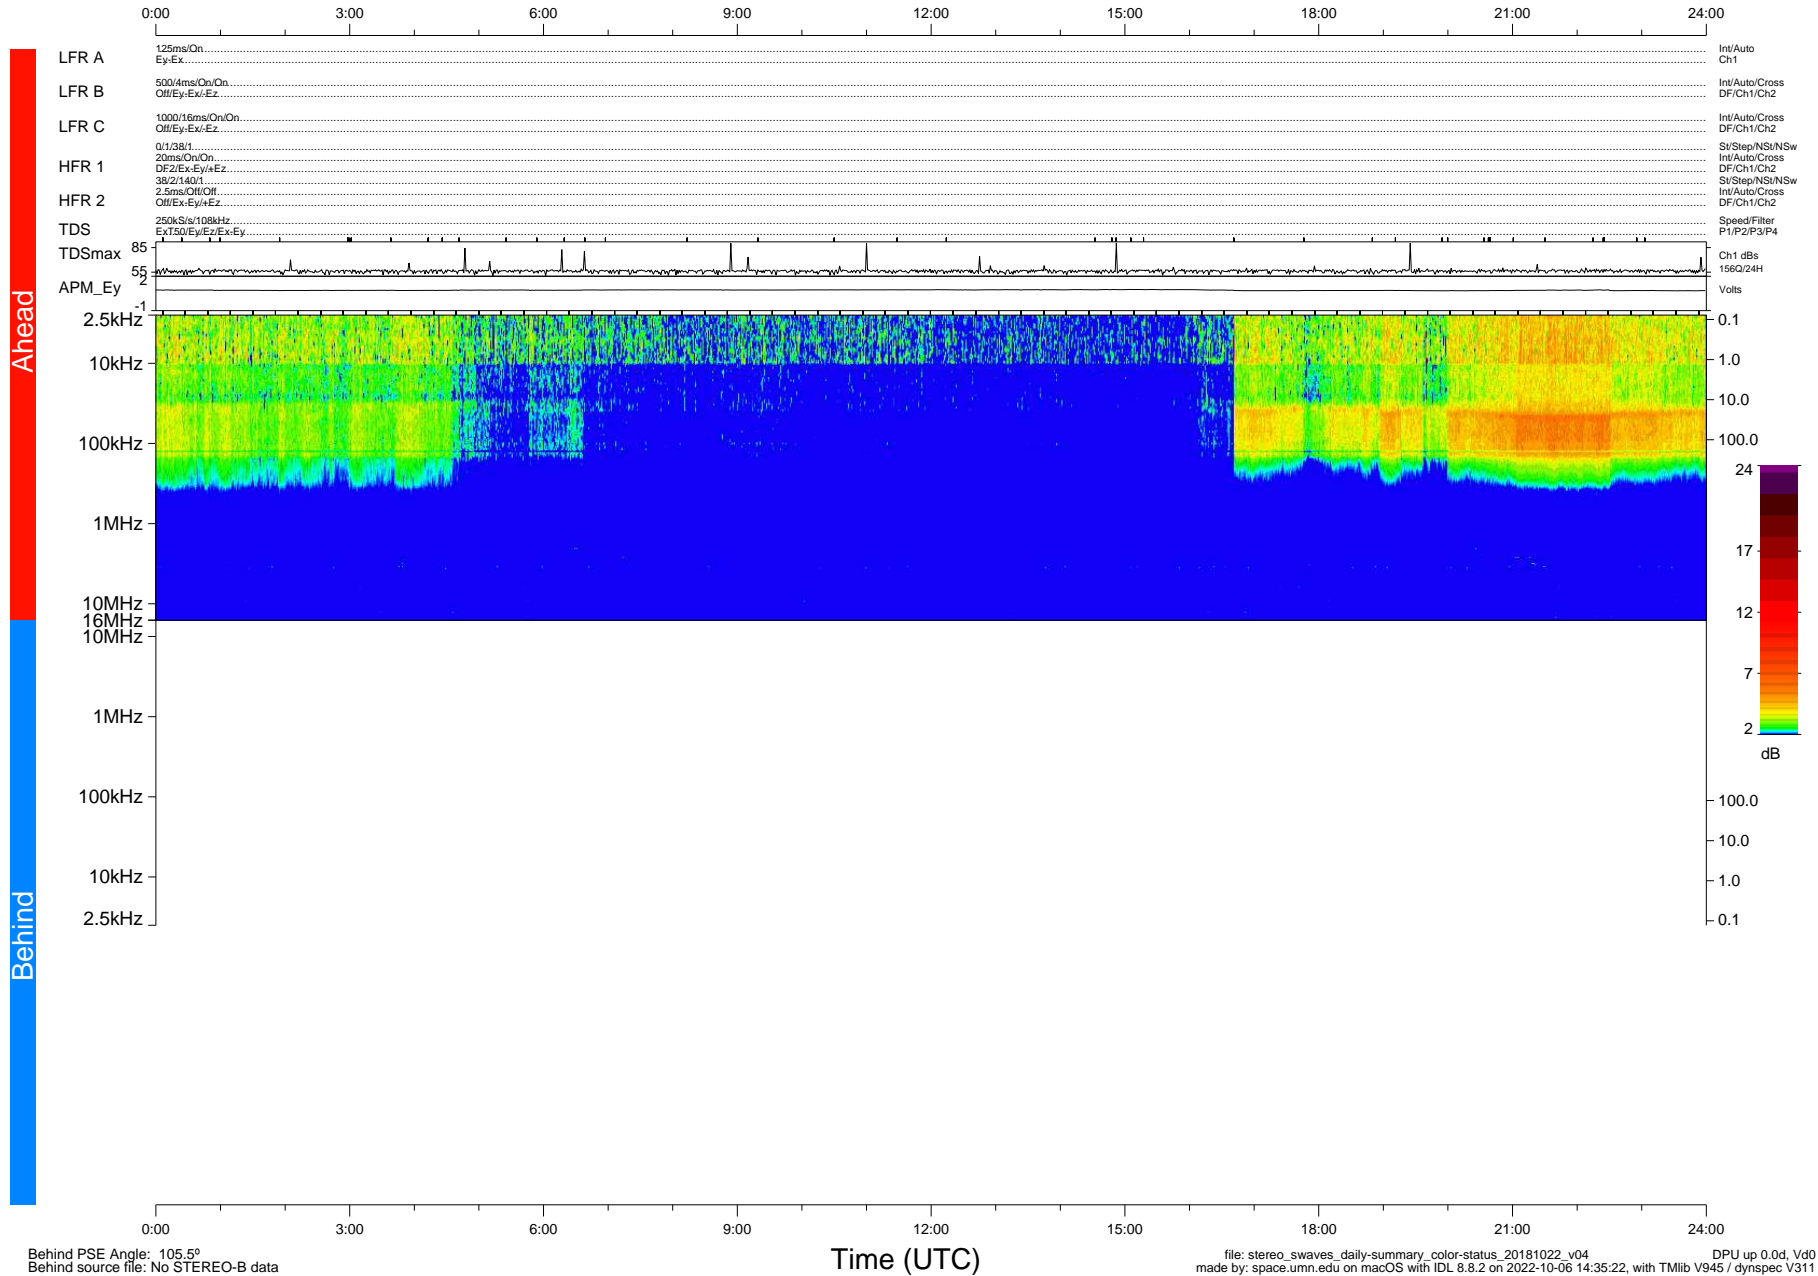

STEREO/WAVES Daily Summary - 22-Oct-2018 (DOY 295)

Ahead source file: swaves_ahead_2018_295_1_05.fin (Recovery: 100.0% HK, 78% Pkts)
 Ahead PSE Angle: -103.6°

DPU up 1202.9d, V412d32

Behind PSE Angle: 105.5°
 Behind source file: No STEREO-B data

file: stereo_swaves_daily-summary_color-status_20181022_v04
 made by: space.umn.edu on macOS with IDL 8.8.2 on 2022-10-06 14:35:22, with Tlib V945 / dynspec V311
 DPU up 0.0d, Vd0