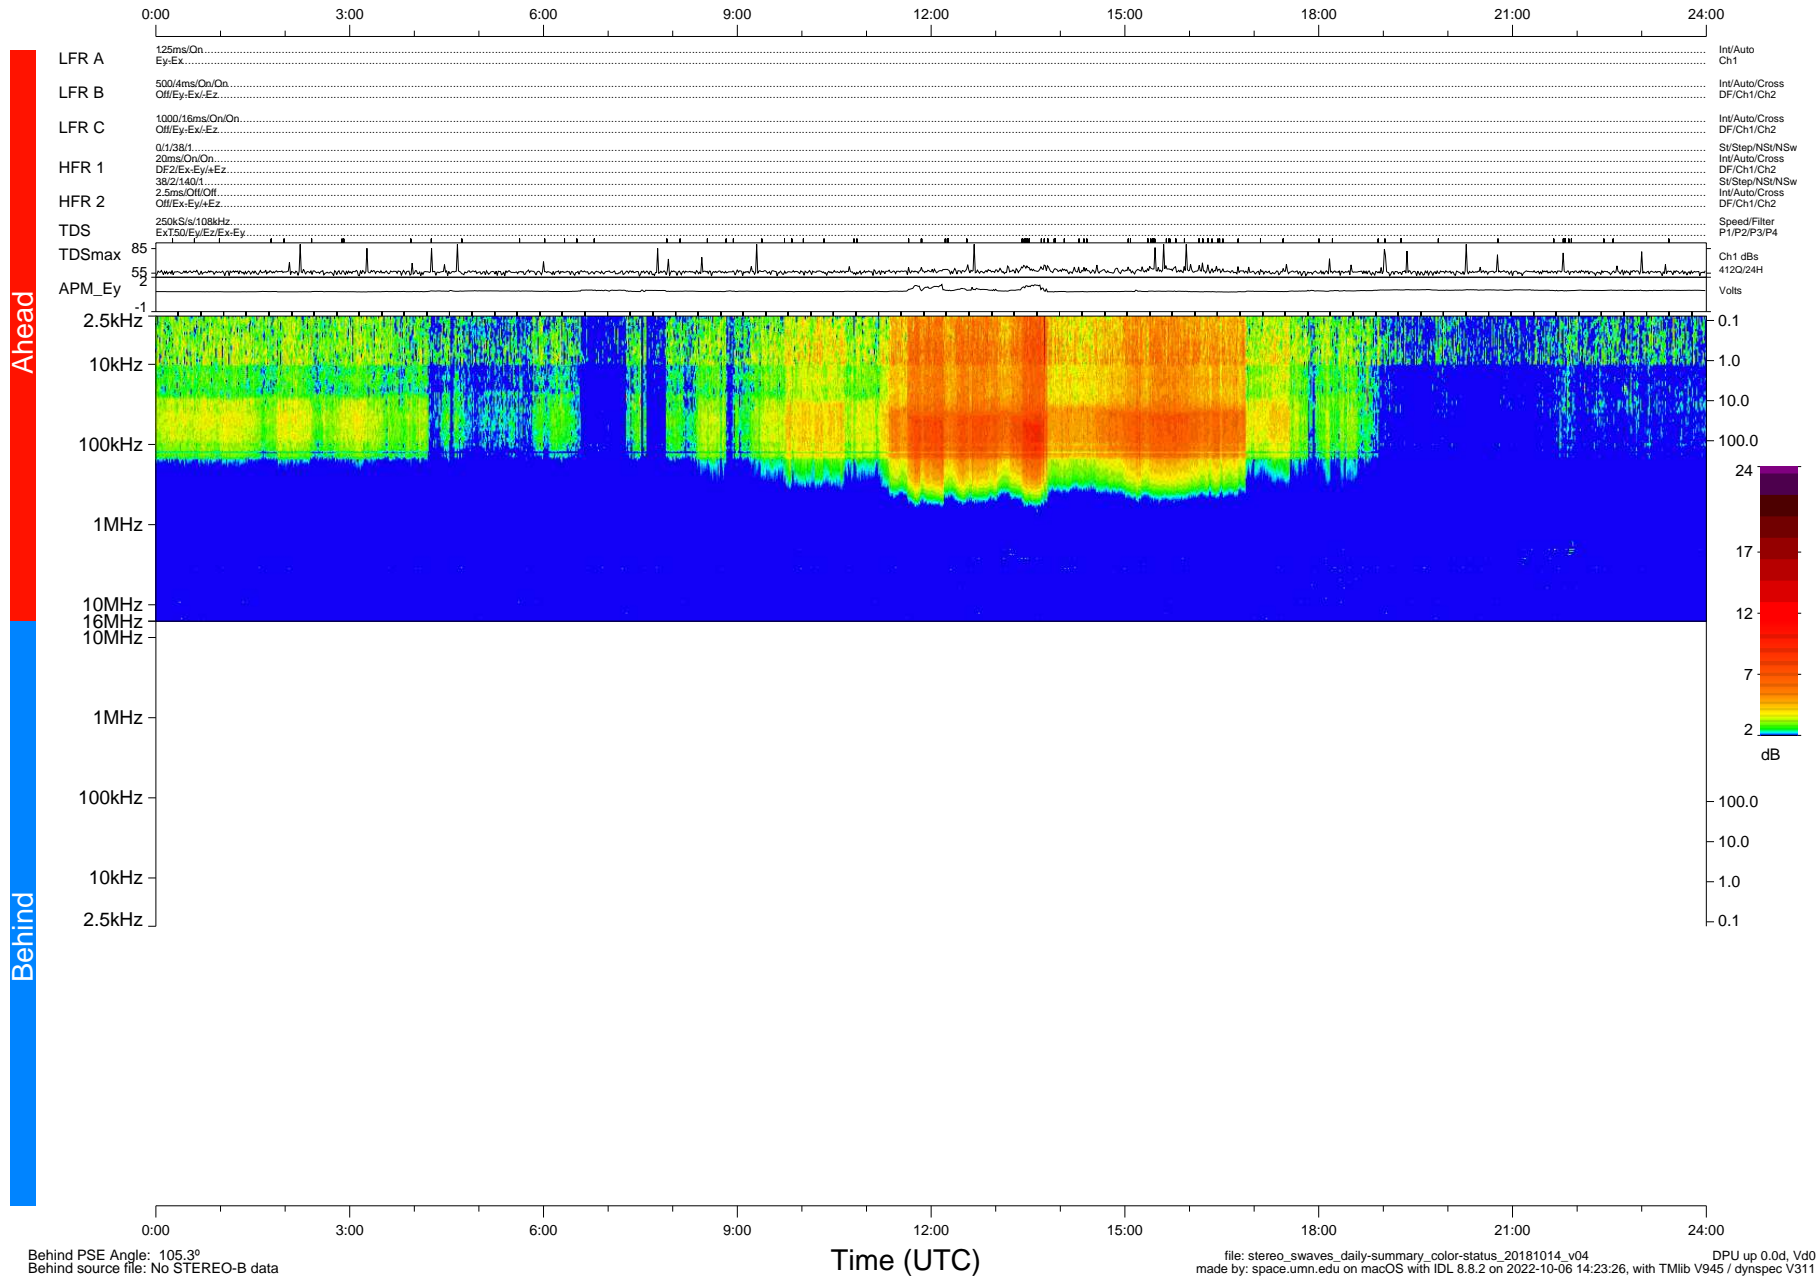

STEREO/WAVES Daily Summary - 14-Oct-2018 (DOY 287)

Ahead source file: swaves_ahead_2018_287_1_06.fin (Recovery: 100.0% HK, 115% Pkts)
 Ahead PSE Angle: -104.2°

DPU up 1194.9d, V412d32

Behind PSE Angle: 105.3°
 Behind source file: No STEREO-B data

file: stereo_swaves_daily-summary_color-status_20181014_v04
 made by: space.umn.edu on macOS with IDL 8.8.2 on 2022-10-06 14:23:26, with Tlib V945 / dynspec V311
 DPU up 0.0d, Vd0