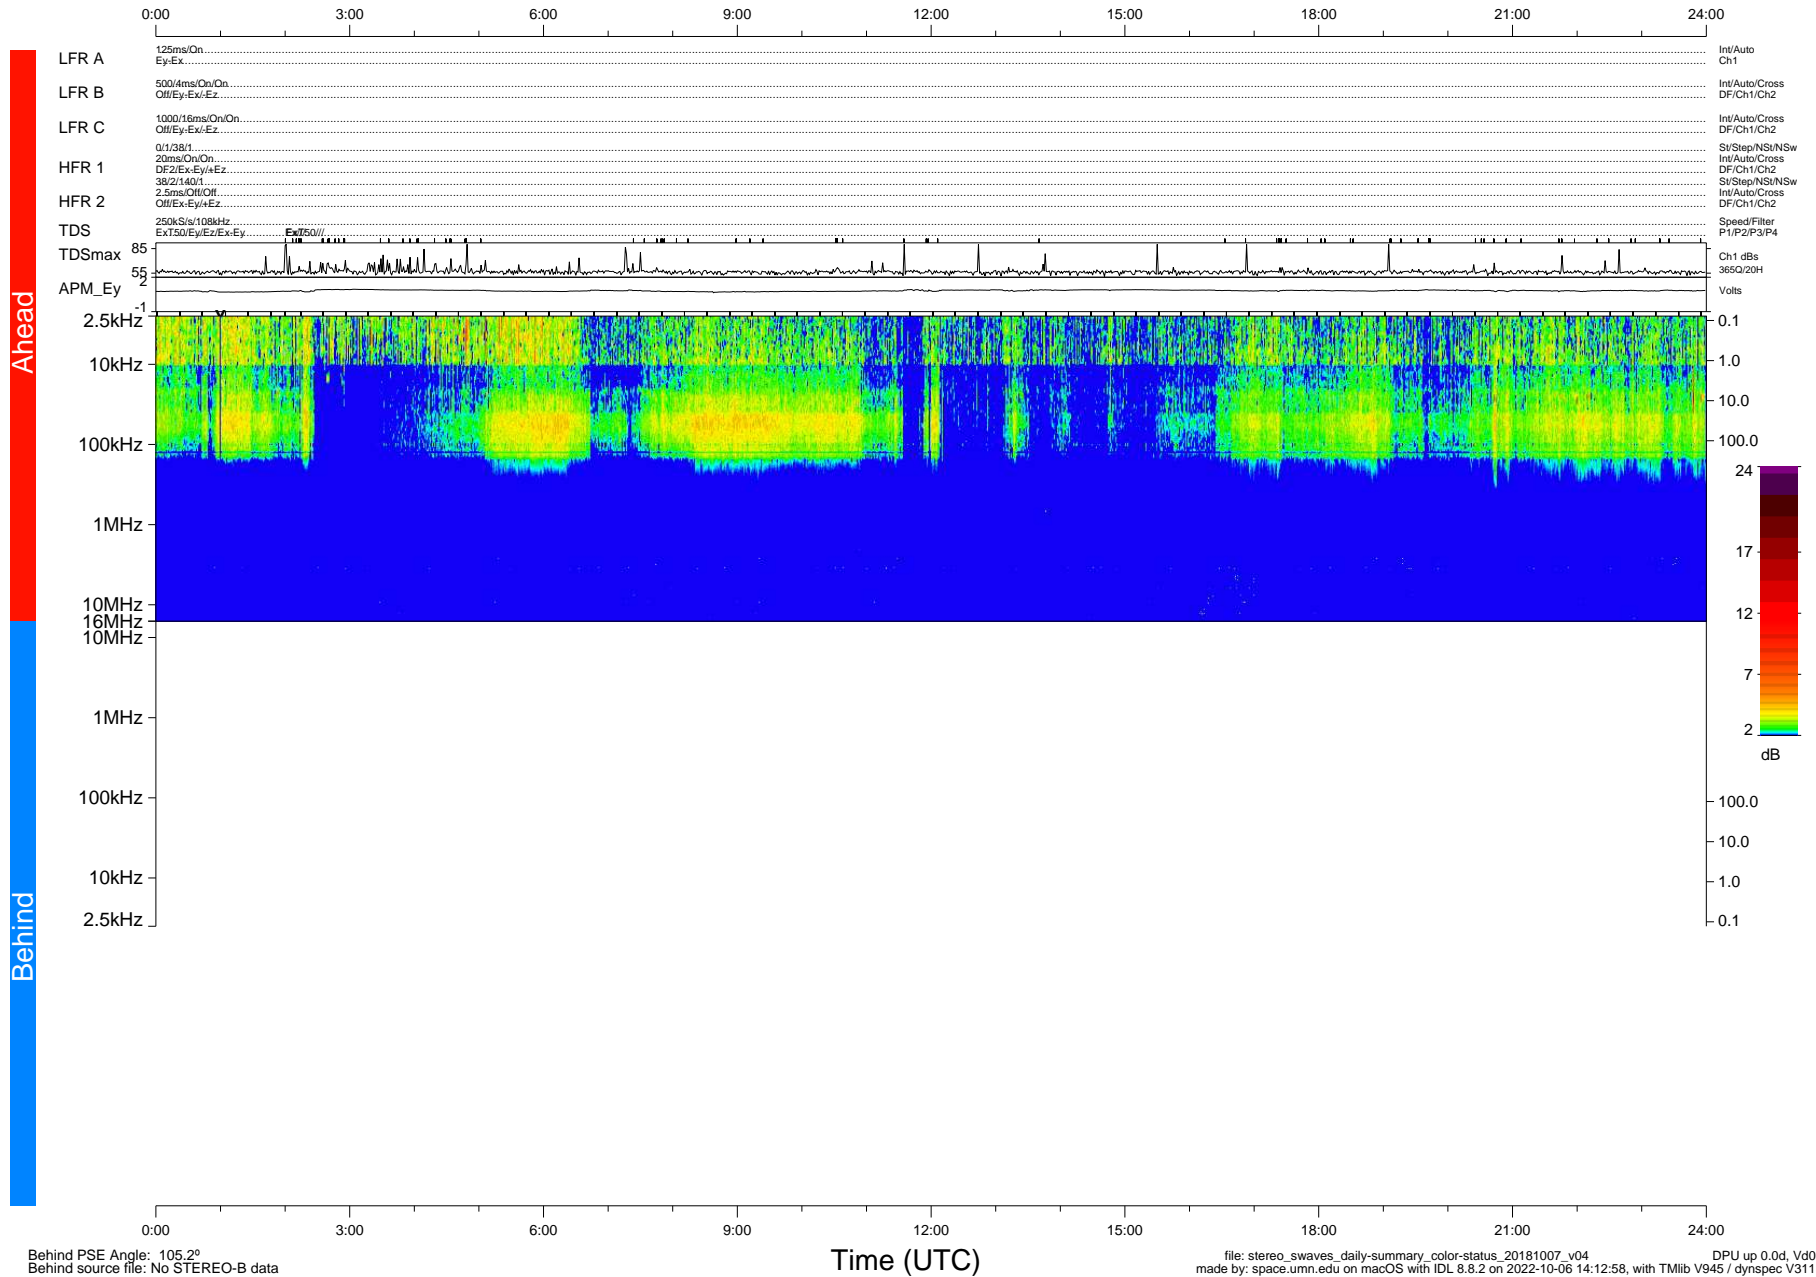

STEREO/WAVES Daily Summary - 07-Oct-2018 (DOY 280)

Ahead source file: swaves_ahead_2018_280_1_05.fin (Recovery: 100.0% HK, 107% Pkts)
 Ahead PSE Angle: -104.7°

DPU up 1187.9d, V412d32

Behind PSE Angle: 105.2°
 Behind source file: No STEREO-B data

file: stereo_swaves_daily-summary_color-status_20181007_v04
 made by: space.umn.edu on macOS with IDL 8.8.2 on 2022-10-06 14:12:58, with Tlib V945 / dynspec V311
 DPU up 0.0d, Vd0