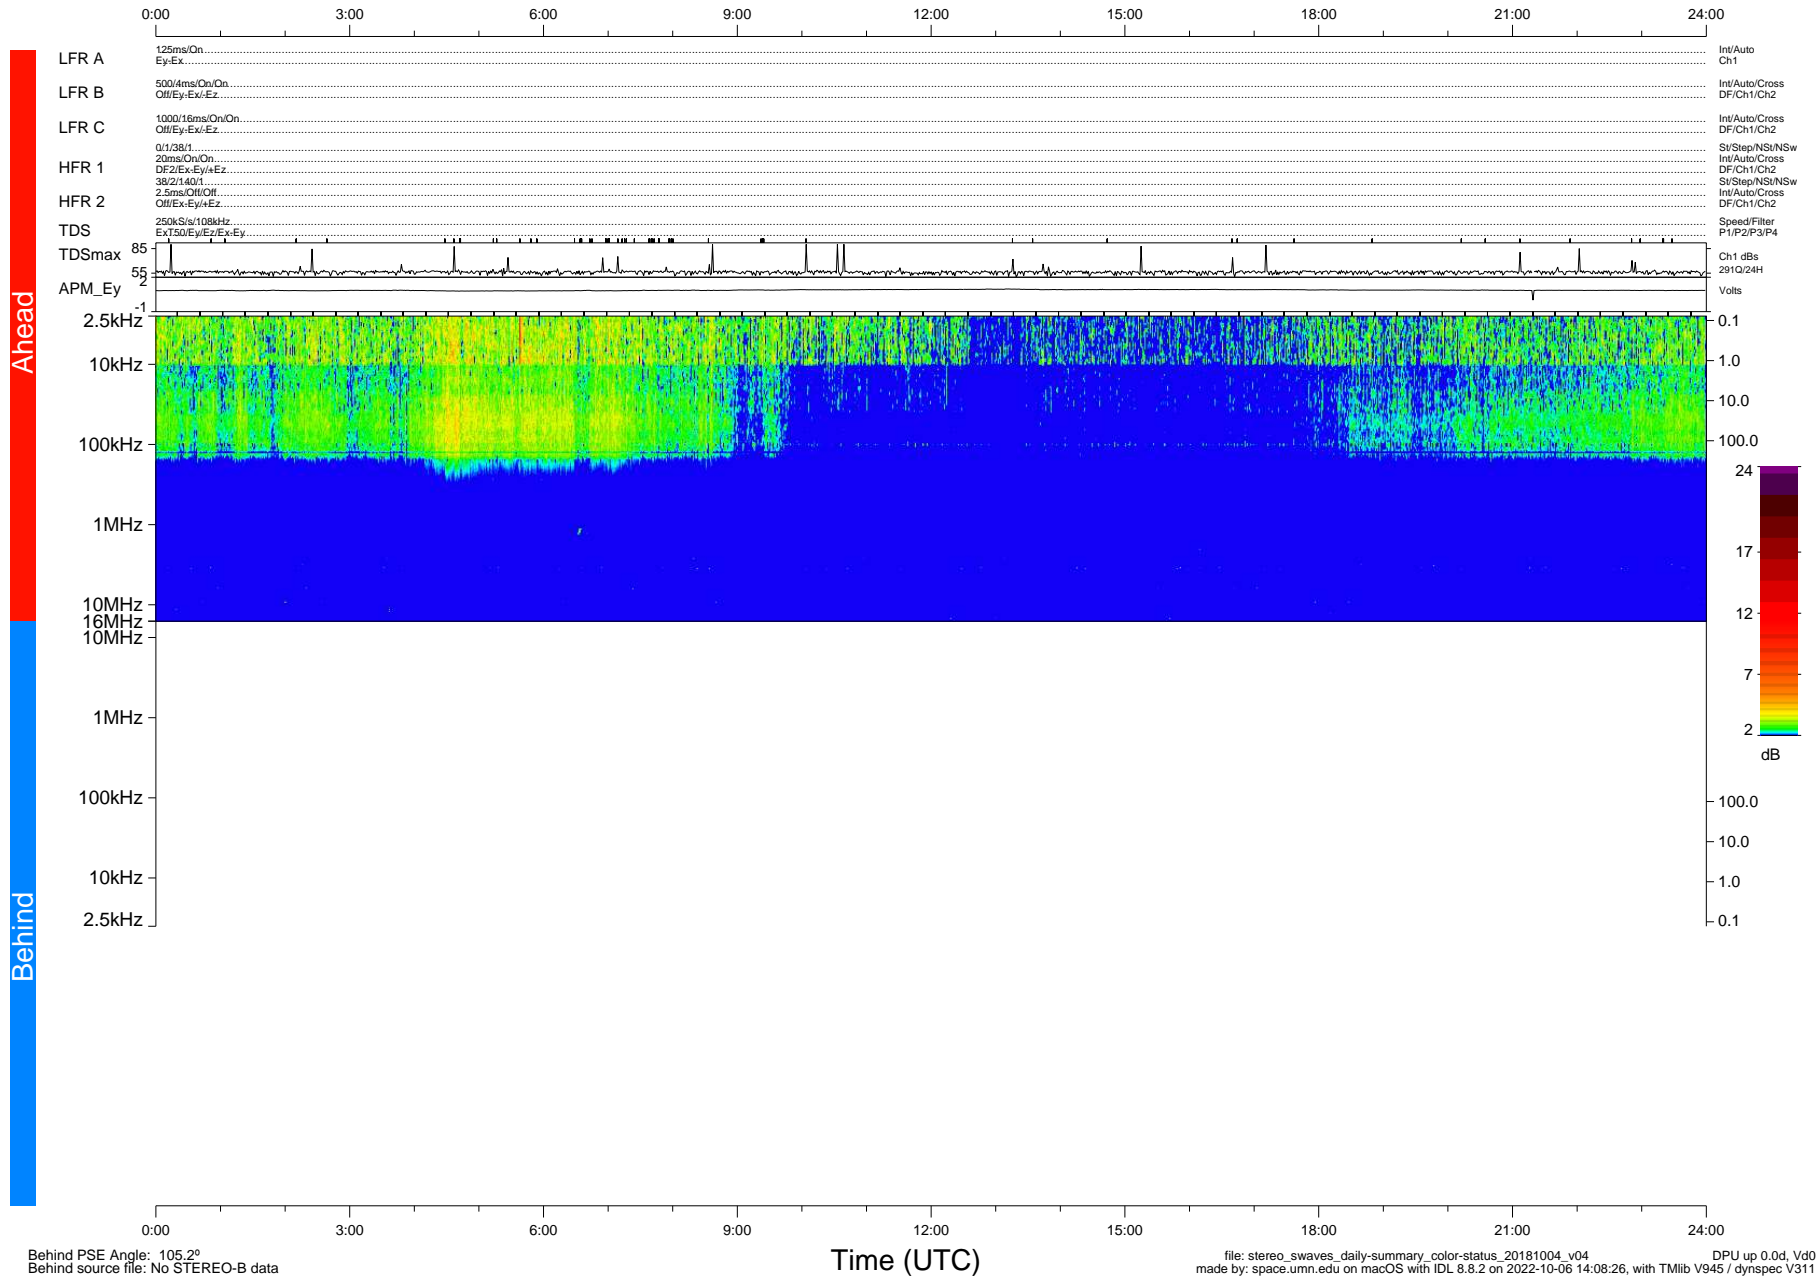

STEREO/WAVES Daily Summary - 04-Oct-2018 (DOY 277)

Ahead source file: swaves_ahead_2018_277_1_05.fin (Recovery: 99.9% HK, 98% Pkts)
 Ahead PSE Angle: -104.8°

DPU up 1184.9d, V412d32

Behind PSE Angle: 105.2°
 Behind source file: No STEREO-B data

file: stereo_swaves_daily-summary_color-status_20181004_v04
 made by: space.umn.edu on macOS with IDL 8.8.2 on 2022-10-06 14:08:26, with Tlib V945 / dynspec V311
 DPU up 0.0d, Vd0