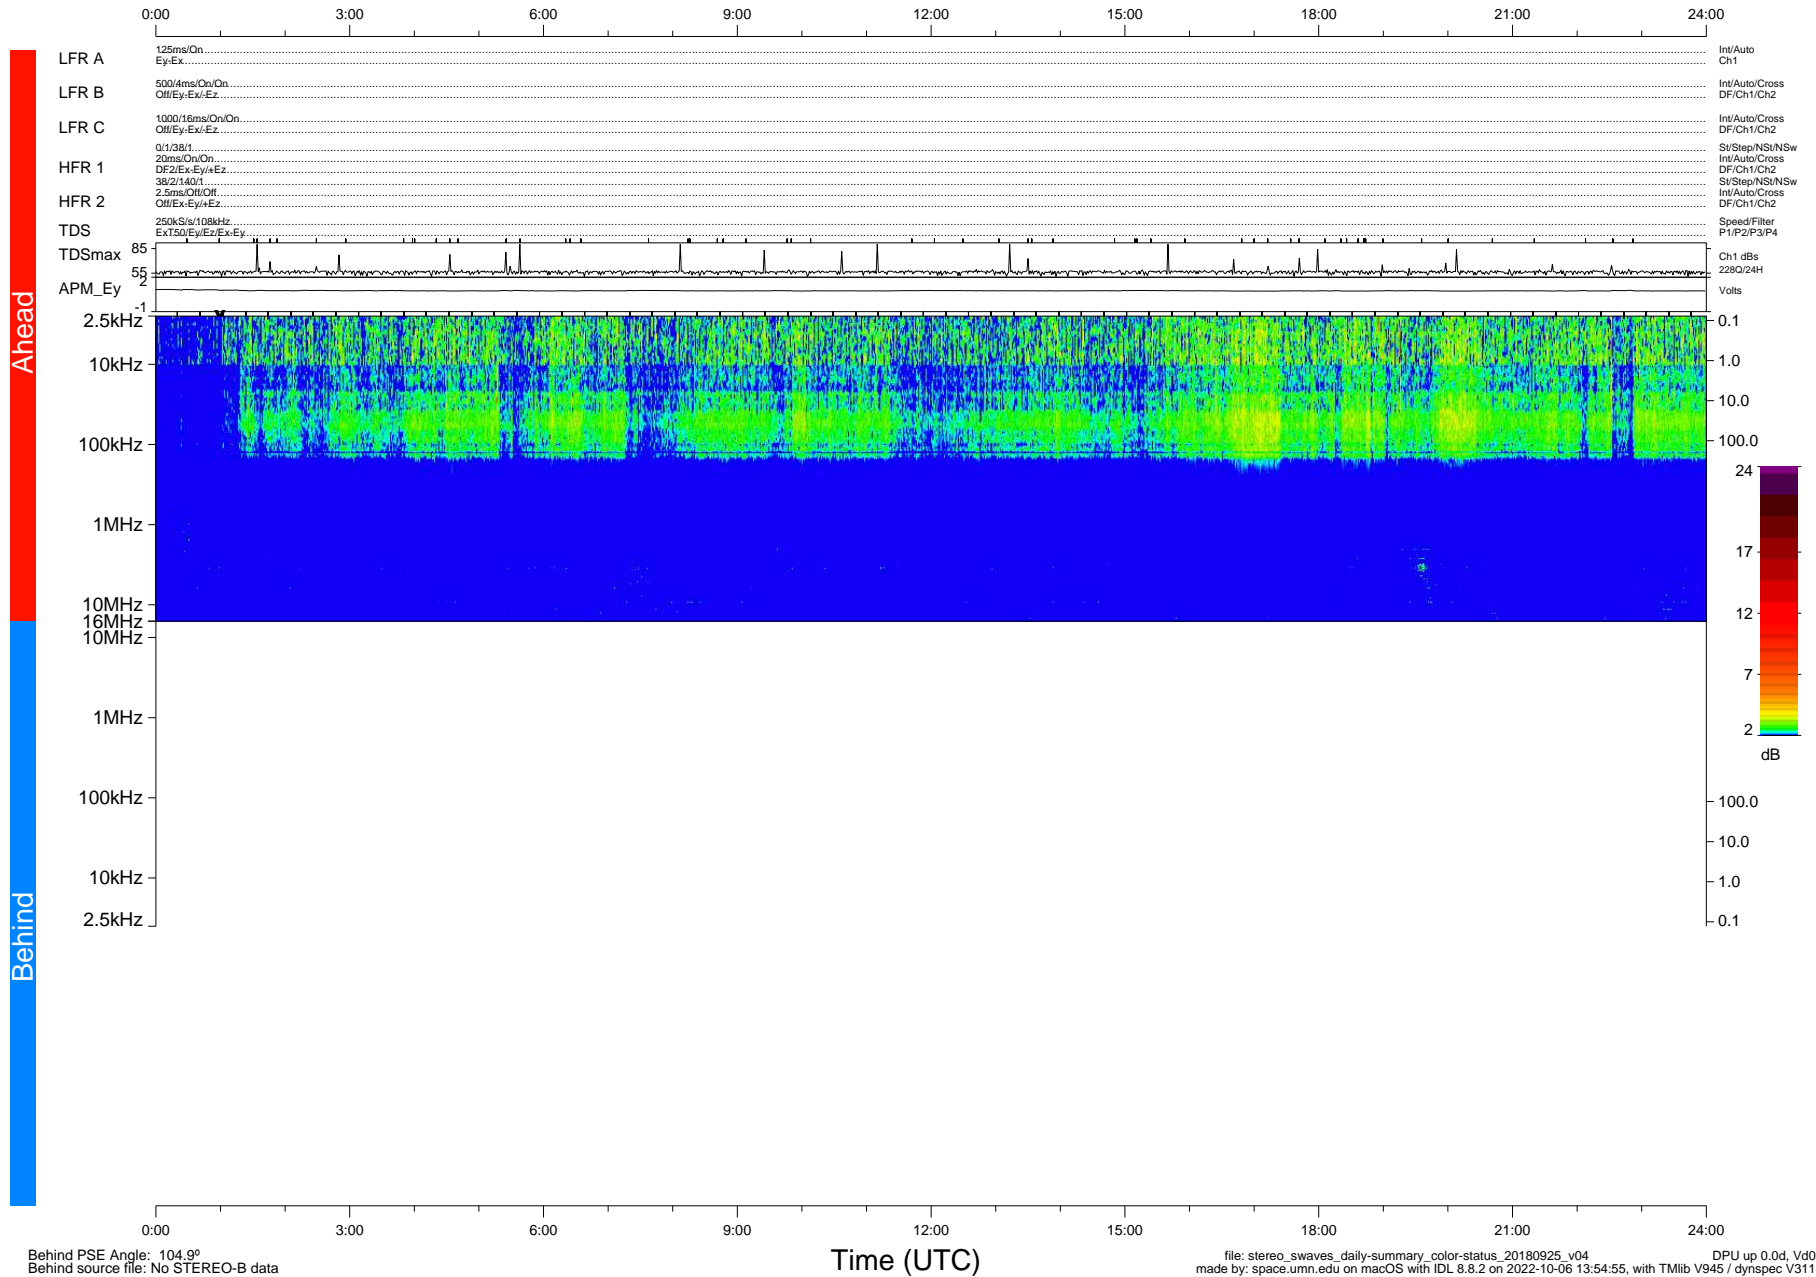

STEREO/WAVES Daily Summary - 25-Sep-2018 (DOY 268)

Ahead source file: swaves_ahead_2018_268_1_06.fin (Recovery: 100.0% HK, 88% Pkts)
 Ahead PSE Angle: -105.5°

DPU up 1175.9d, V412d32

Behind PSE Angle: 104.9°
 Behind source file: No STEREO-B data

file: stereo_swaves_daily-summary_color-status_20180925_v04
 made by: space.umn.edu on macOS with IDL 8.8.2 on 2022-10-06 13:54:55, with TLib V945 / dynspec V311
 DPU up 0.0d, Vd0