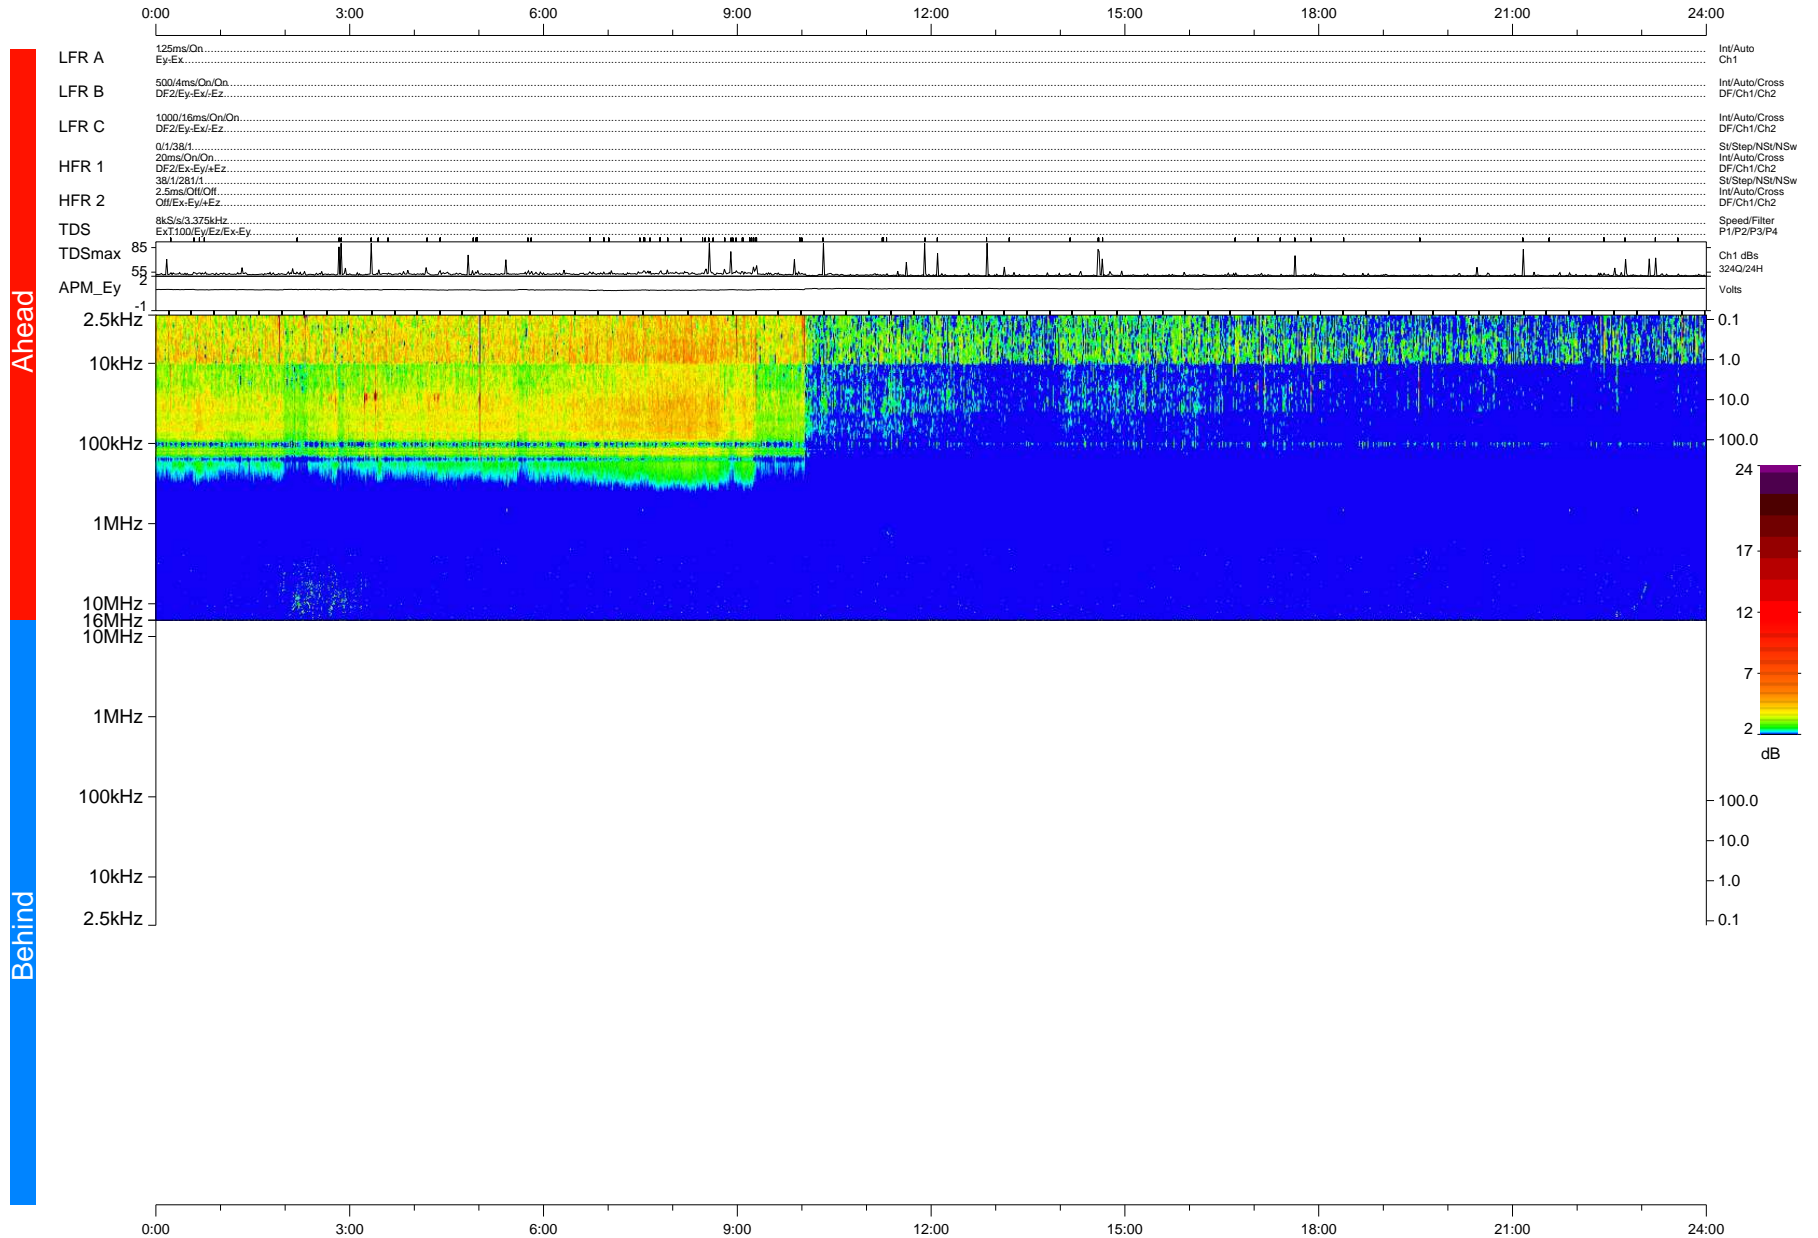

STEREO/WAVES Daily Summary - 04-Sep-2018 (DOY 247)

Ahead source file: swaves_ahead_2018_247_1_07.fin (Recovery: 100.0% HK, 103% Pkts)
 Ahead PSE Angle: -107.1°

DPU up 1154.9d, V412d28

Behind PSE Angle: 104.5°
 Behind source file: No STEREO-B data

Time (UTC)

file: stereo_swaves_daily-summary_color-status_20180904_v04
 made by: space.umn.edu on macOS with IDL 8.8.2 on 2022-10-06 13:24:23, with TLib V945 / dynspec V311

DPU up 0.0d, Vd0