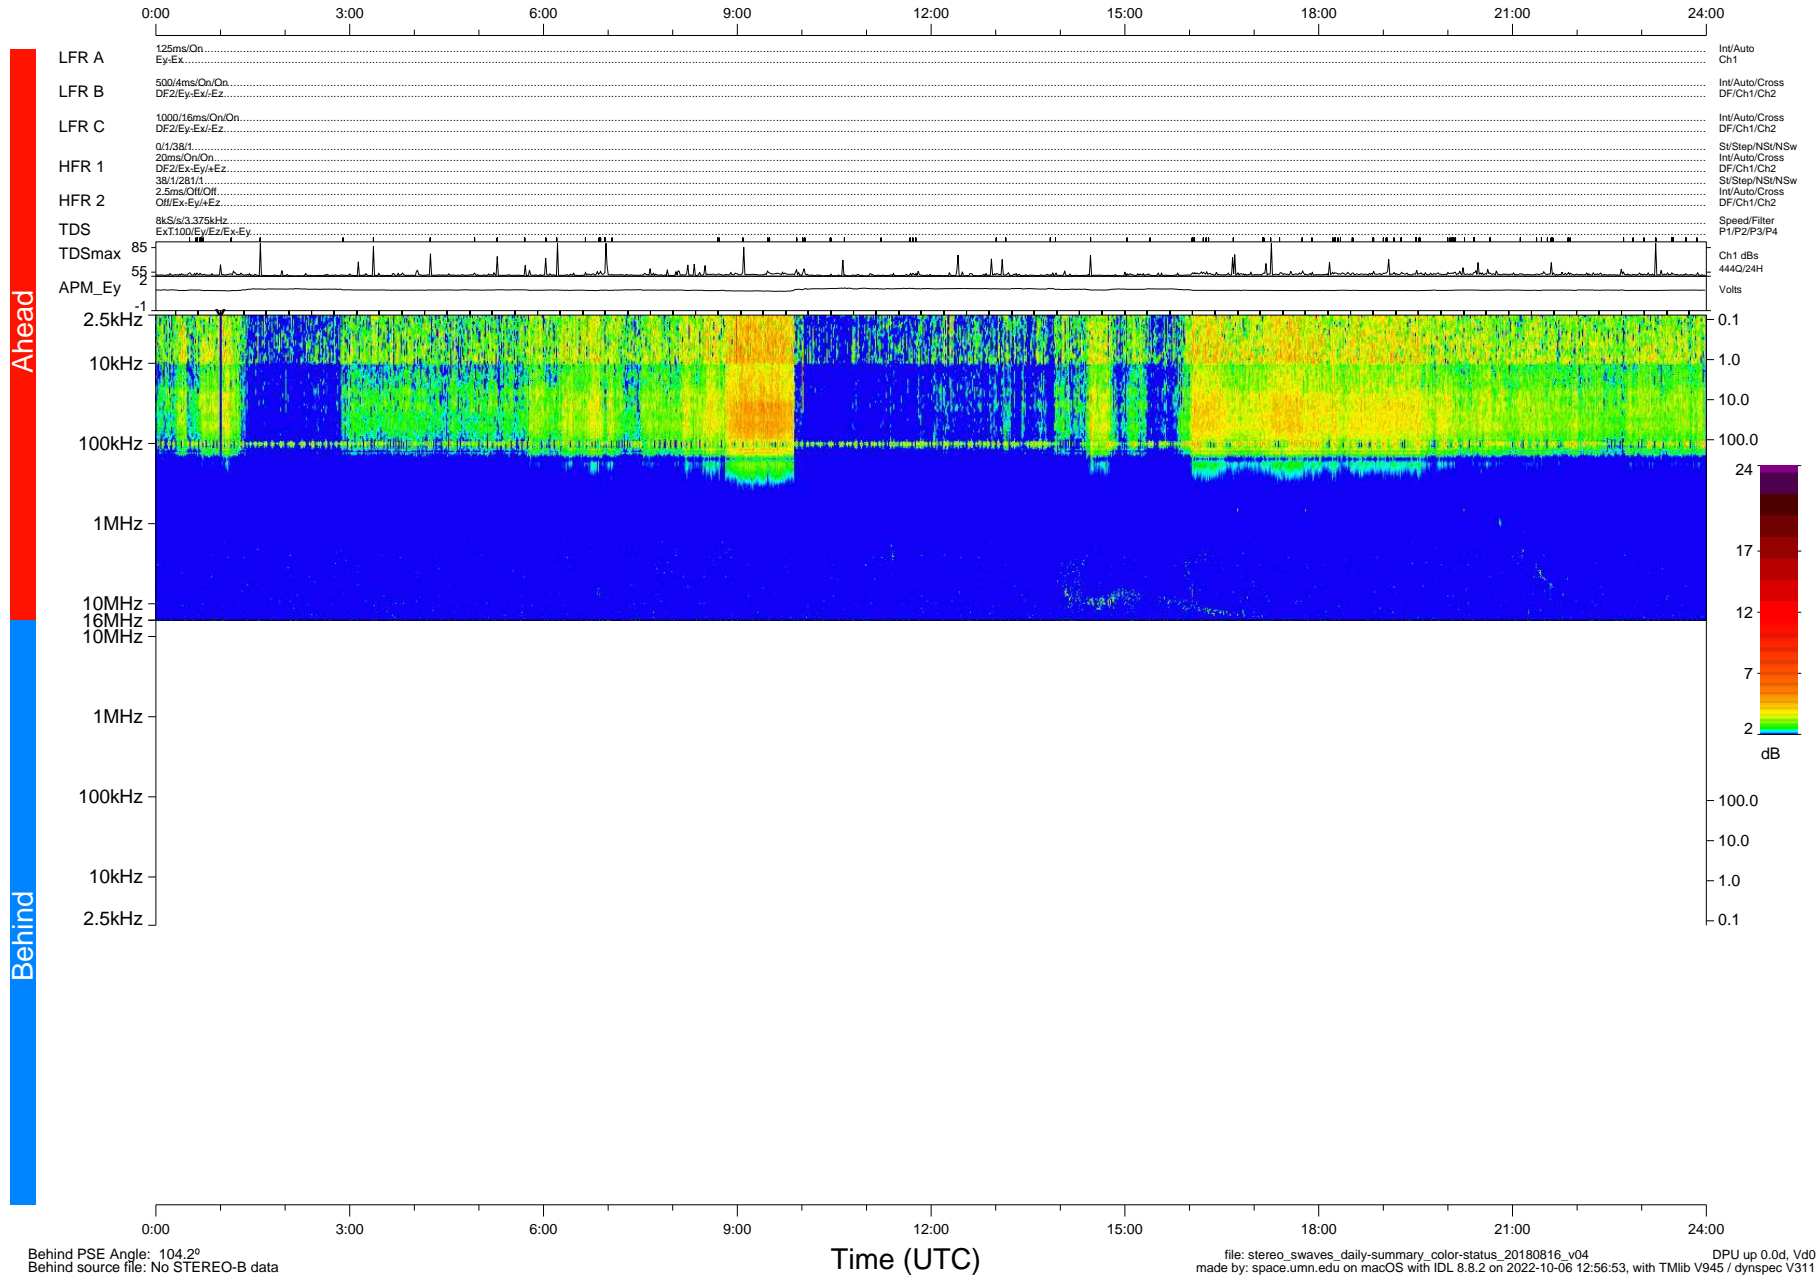

STEREO/WAVES Daily Summary - 16-Aug-2018 (DOY 228)

Ahead source file: swaves_ahead_2018_228_1_05.fin (Recovery: 100.0% HK, 121% Pkts)
 Ahead PSE Angle: -108.7°

DPU up 1135.9d, V412d28

Behind PSE Angle: 104.2°
 Behind source file: No STEREO-B data

file: stereo_swaves_daily-summary_color-status_20180816_v04
 made by: space.umn.edu on macOS with IDL 8.8.2 on 2022-10-06 12:56:53, with Tlib V945 / dynspec V311
 DPU up 0.0d, Vd0