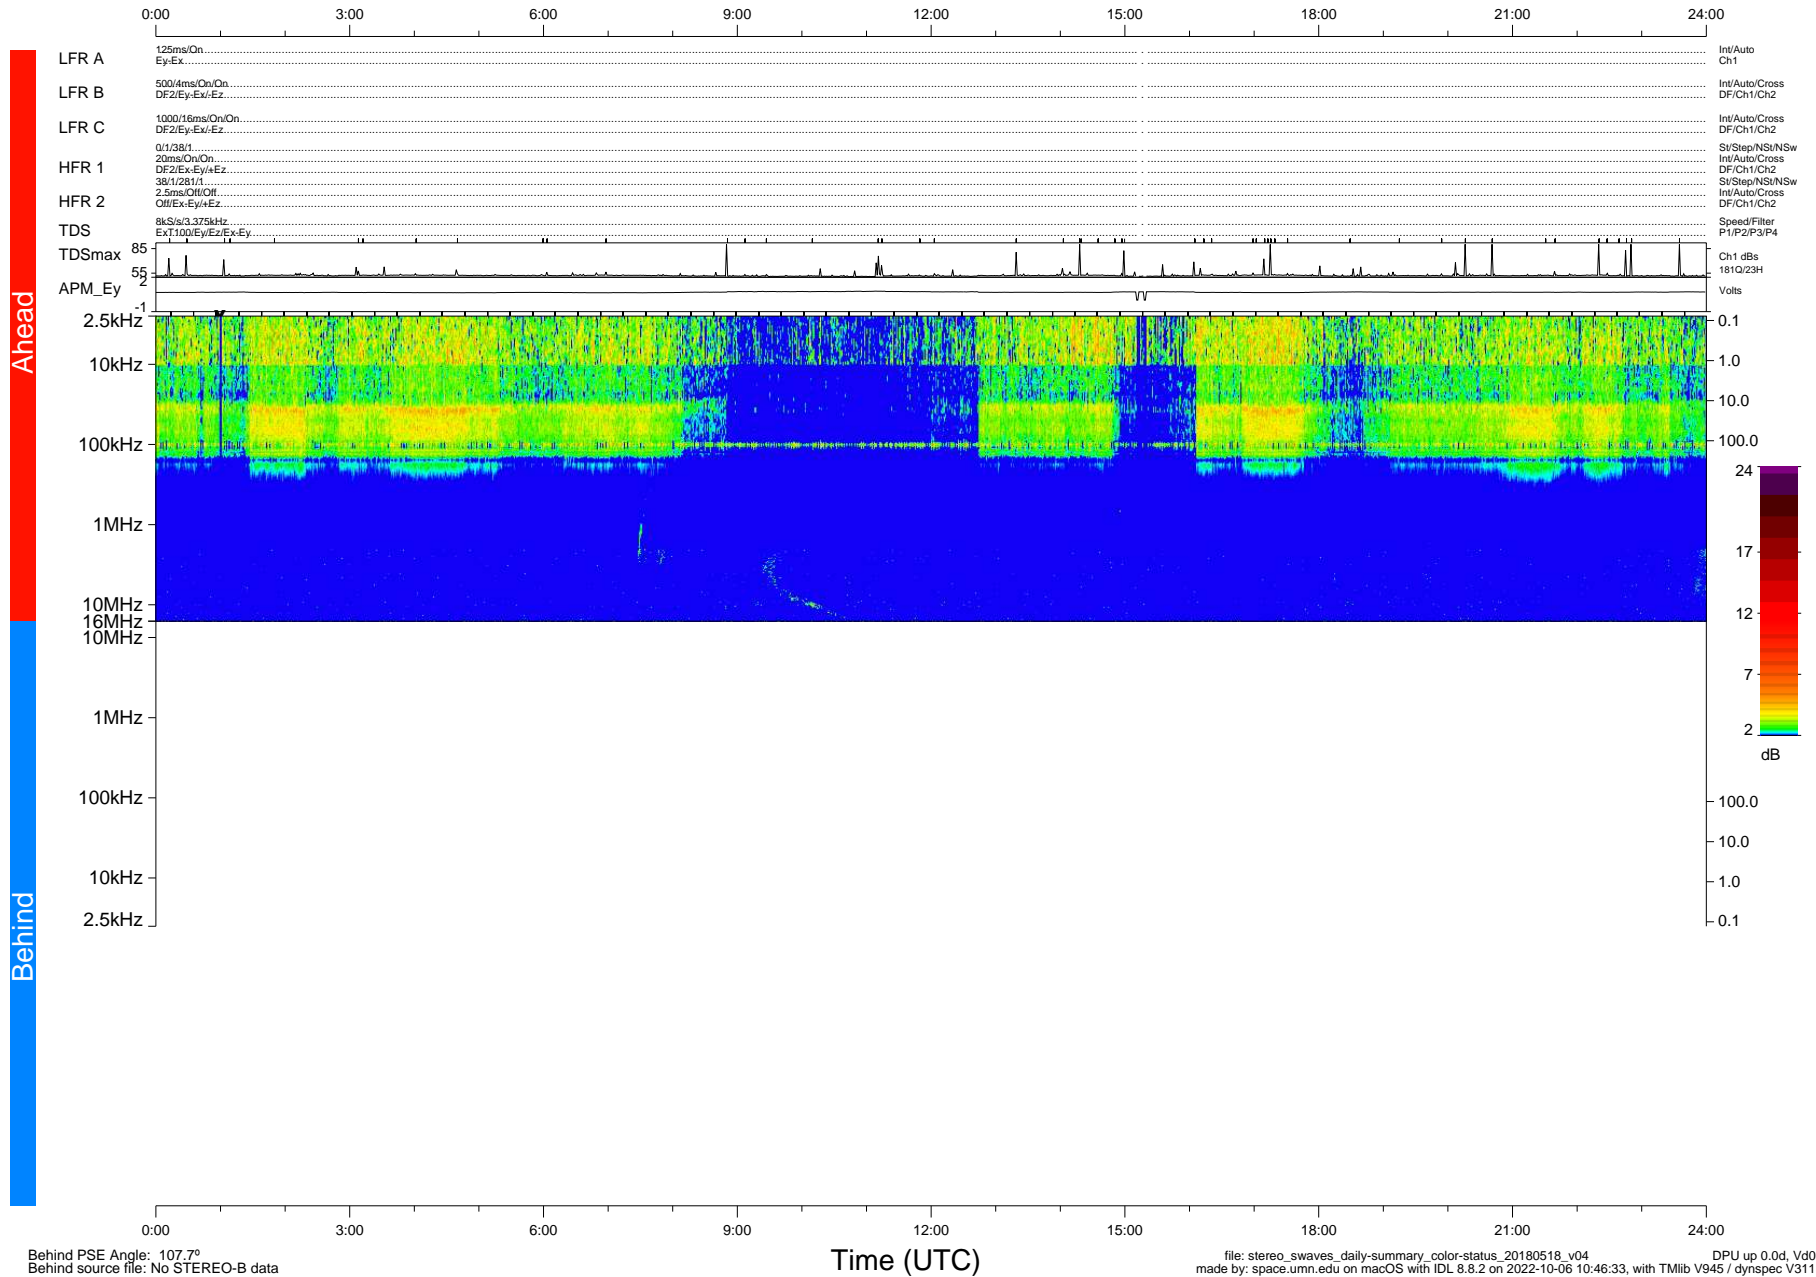

# STEREO/WAVES Daily Summary - 18-May-2018 (DOY 138)

Ahead source file: swaves\_ahead\_2018\_138\_1\_05.fin (Recovery: 99.7% HK, 82% Pkts)  
 Ahead PSE Angle: -115.8°

DPU up 1045.9d, V412d28

Behind PSE Angle: 107.7°  
 Behind source file: No STEREO-B data

Time (UTC)

file: stereo\_swaves\_daily-summary\_color-status\_20180518\_v04 DPU up 0.0d, Vd0  
 made by: space.umn.edu on macOS with IDL 8.8.2 on 2022-10-06 10:46:33, with Tlib V945 / dynspec V311