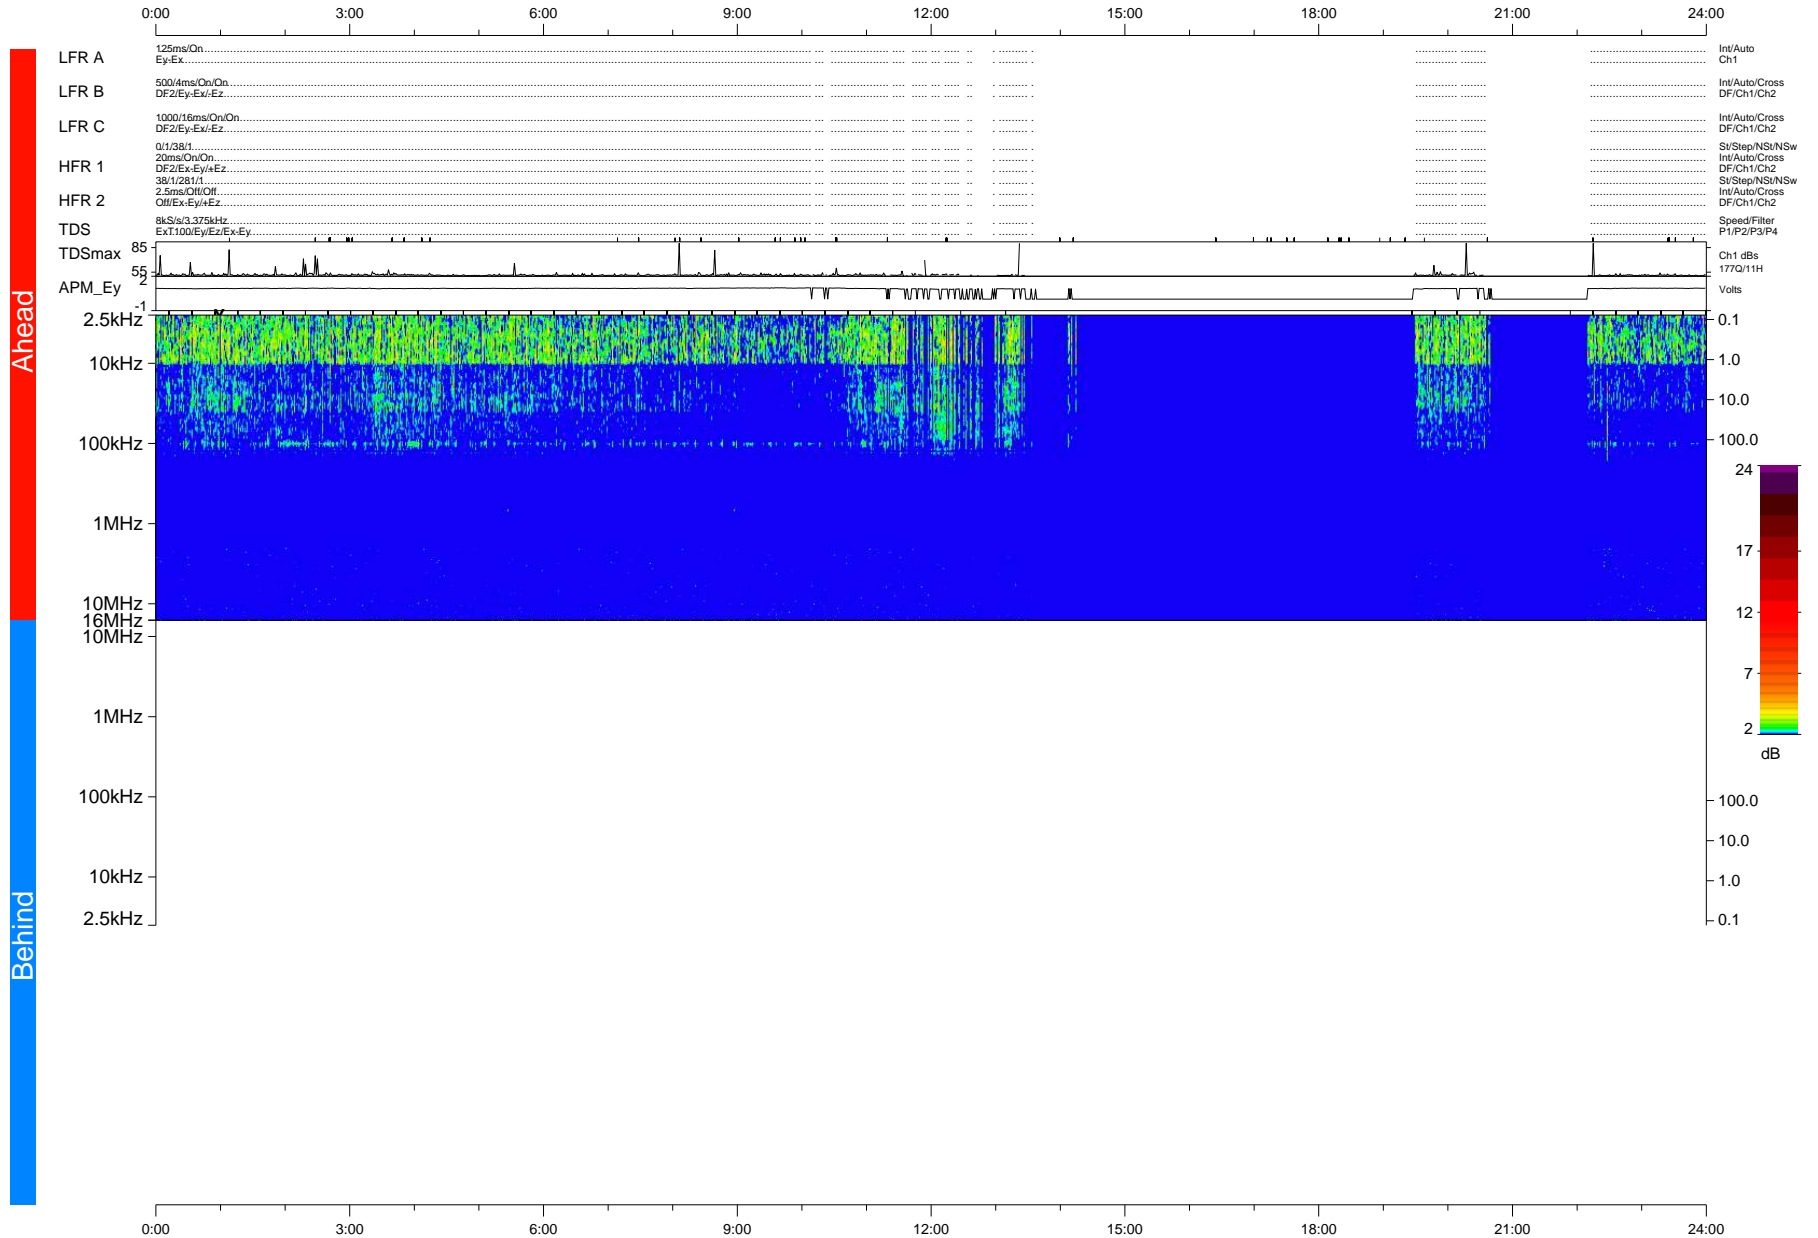

STEREO/WAVES Daily Summary - 28-Apr-2018 (DOY 118)

Ahead source file: swaves_ahead_2018_118_1_09.fin (Recovery: 65.6% HK, 66% Pkts)
 Ahead PSE Angle: -117.2°

DPU up 1025.9d, V412d28

Behind PSE Angle: 109.7°
 Behind source file: No STEREO-B data

Time (UTC)

file: stereo_swaves_daily-summary_color-status_20180428_v04
 made by: space.umn.edu on macOS with IDL 8.8.2 on 2022-10-06 10:17:47, with TMLib V945 / dynspec V311
 DPU up 0.0d, Vd0