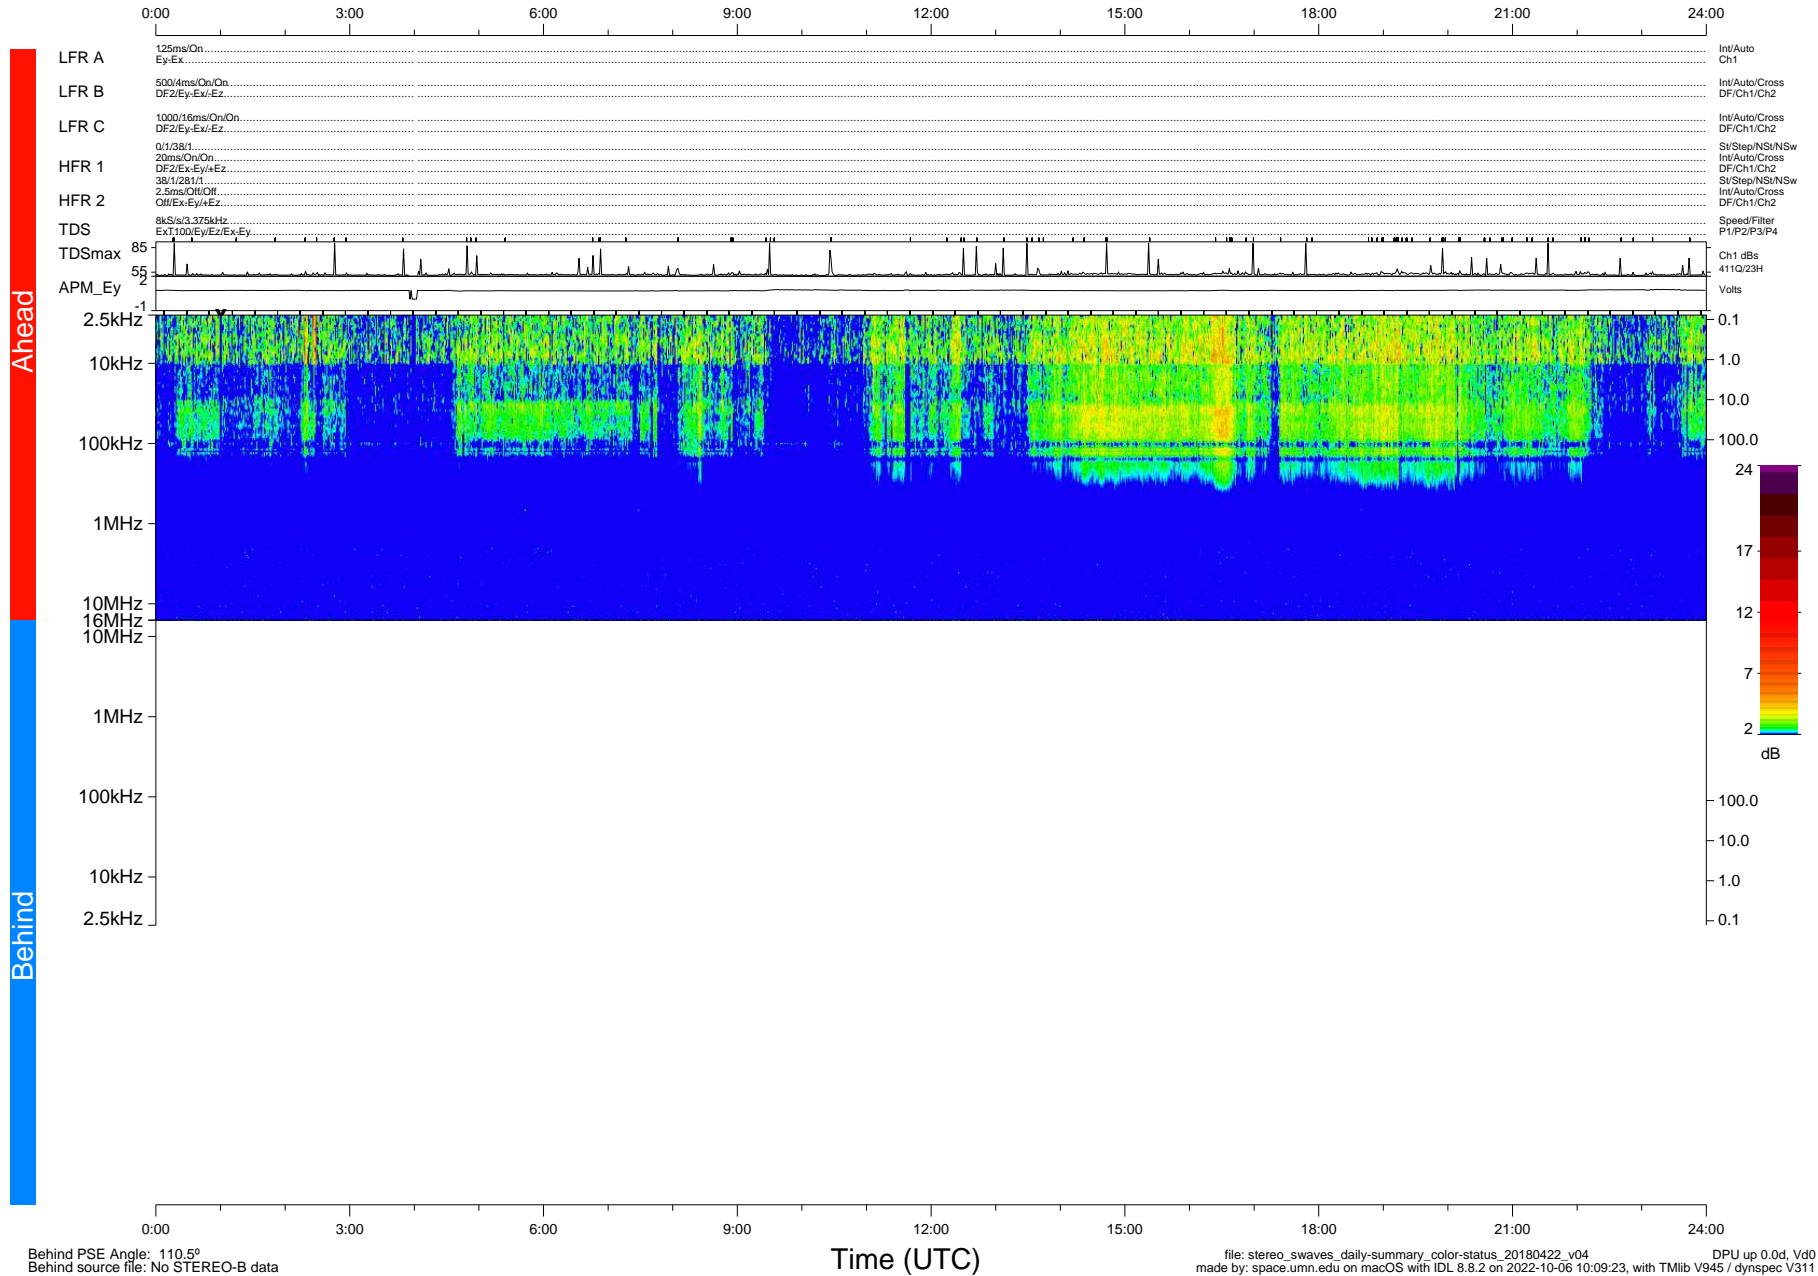

# STEREO/WAVES Daily Summary - 22-Apr-2018 (DOY 112)

Ahead source file: swaves\_ahead\_2018\_112\_1\_06.fin (Recovery: 99.7% HK, 116% Pkts)  
 Ahead PSE Angle: -117.5°

DPU up 1019.9d, V412d28

Behind PSE Angle: 110.5°  
 Behind source file: No STEREO-B data

file: stereo\_swaves\_daily-summary\_color-status\_20180422\_v04  
 made by: space.umn.edu on macOS with IDL 8.8.2 on 2022-10-06 10:09:23, with Tlib V945 / dynspec V311  
 DPU up 0.0d, Vd0