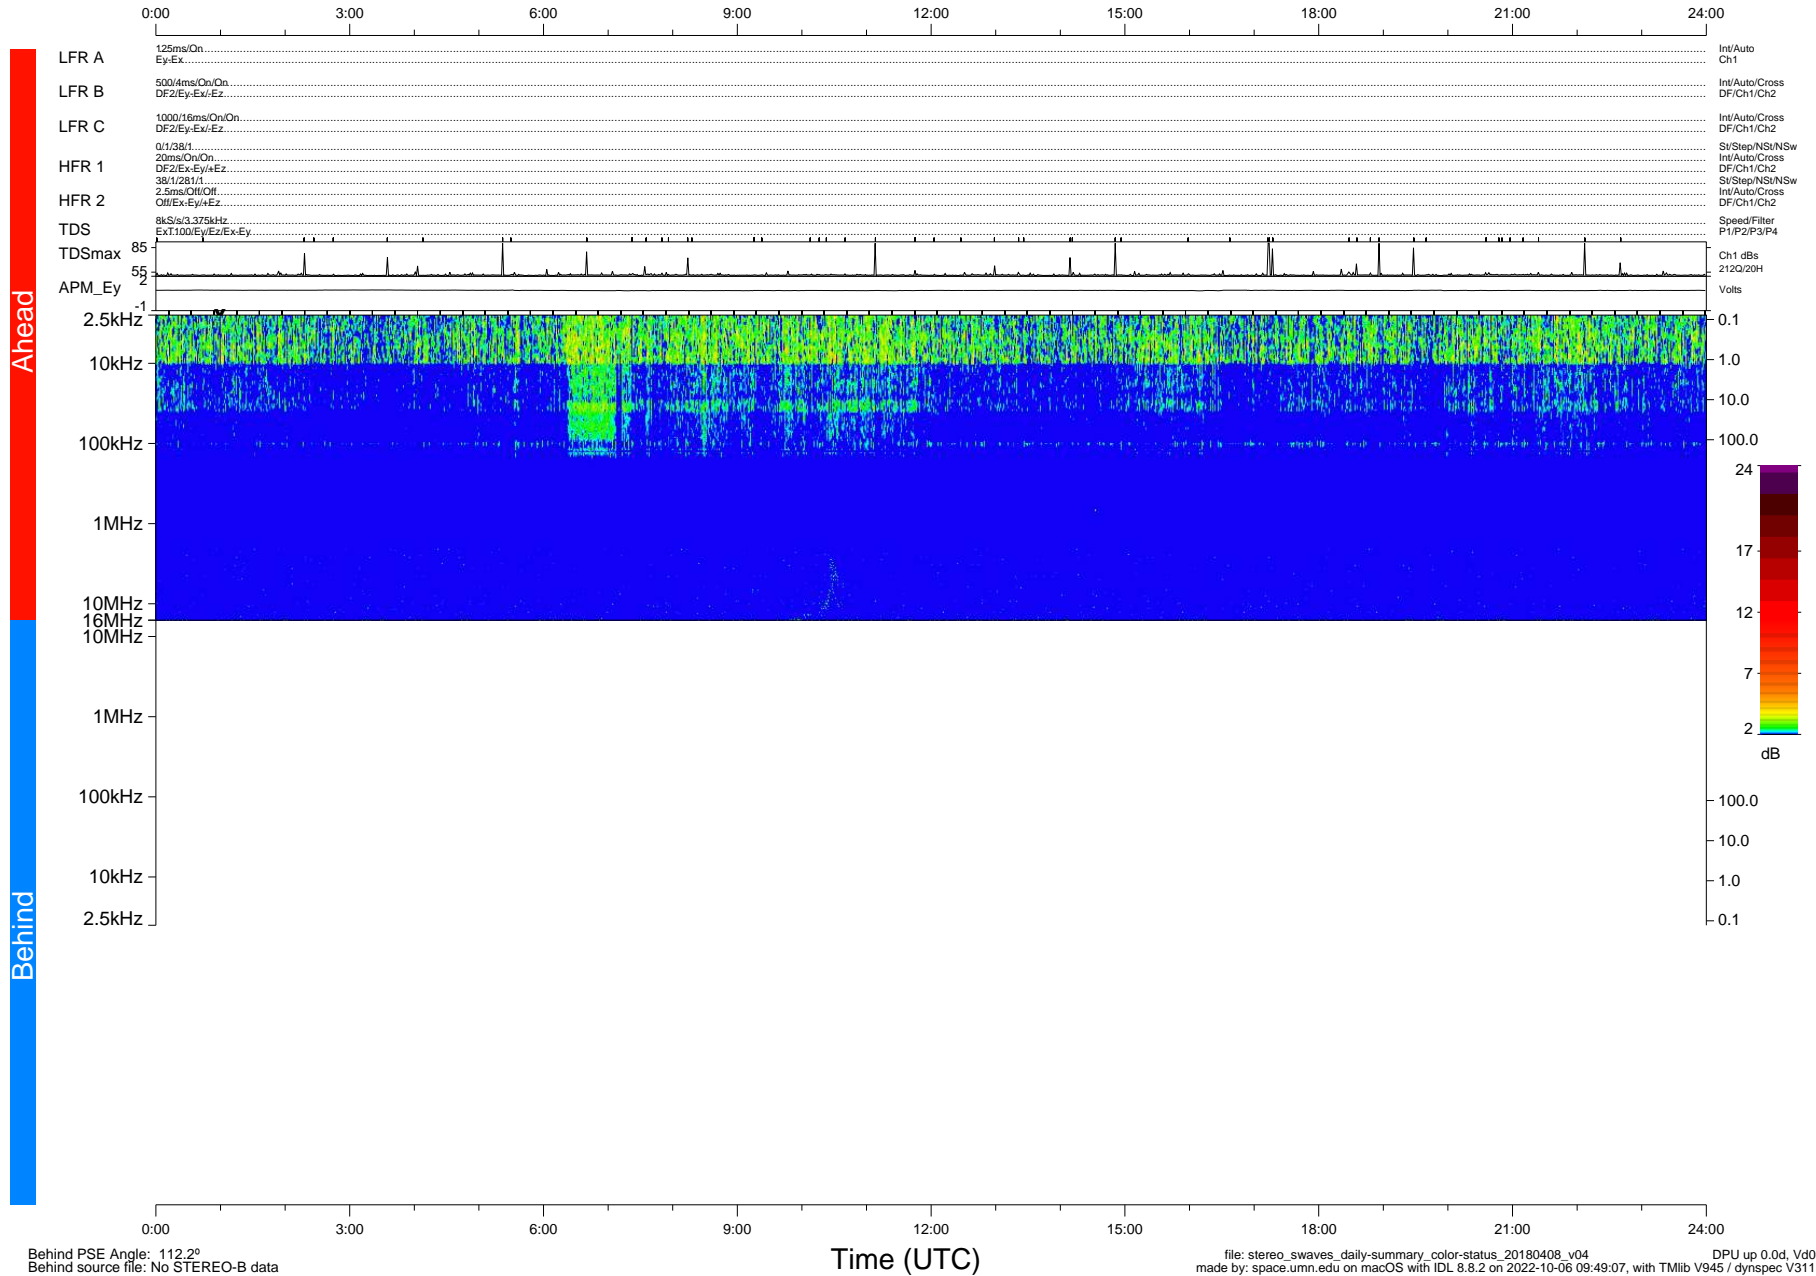

# STEREO/WAVES Daily Summary - 08-Apr-2018 (DOY 098)

Ahead source file: swaves\_ahead\_2018\_098\_1\_05.fin (Recovery: 100.0% HK, 86% Pkts)  
 Ahead PSE Angle: -118.3°

DPU up 1005.9d, V412d28

Behind PSE Angle: 112.2°  
 Behind source file: No STEREO-B data

Time (UTC)

file: stereo\_swaves\_daily-summary\_color-status\_20180408\_v04 DPU up 0.0d, Vd0  
 made by: space.umn.edu on macOS with IDL 8.8.2 on 2022-10-06 09:49:07, with TMLib V945 / dynspec V311