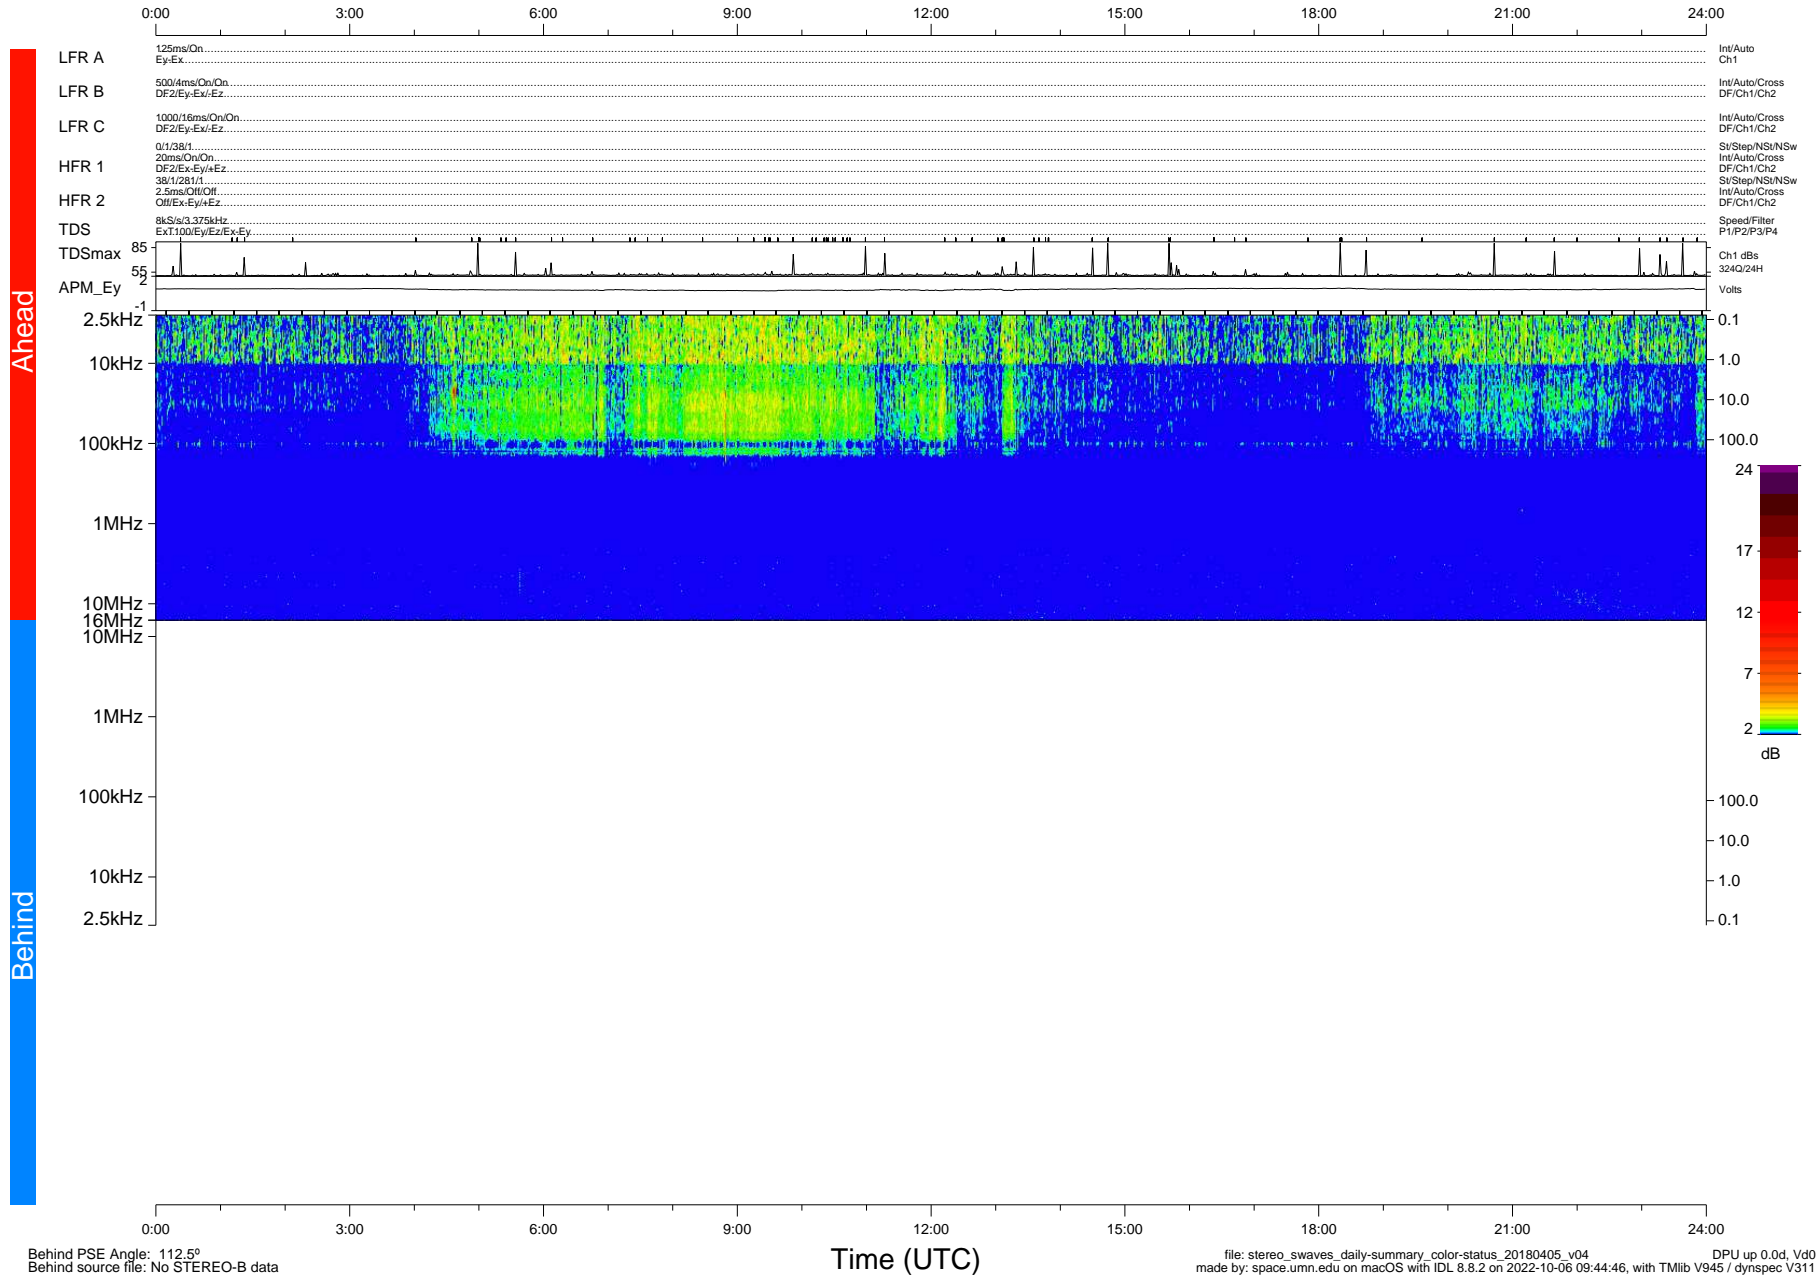

STEREO/WAVES Daily Summary - 05-Apr-2018 (DOY 095)

Ahead source file: swaves_ahead_2018_095_1_05.fin (Recovery: 100.0% HK, 103% Pkts)
Ahead PSE Angle: -118.5°

DPU up 1002.9d, V412d28

Behind PSE Angle: 112.5°
Behind source file: No STEREO-B data