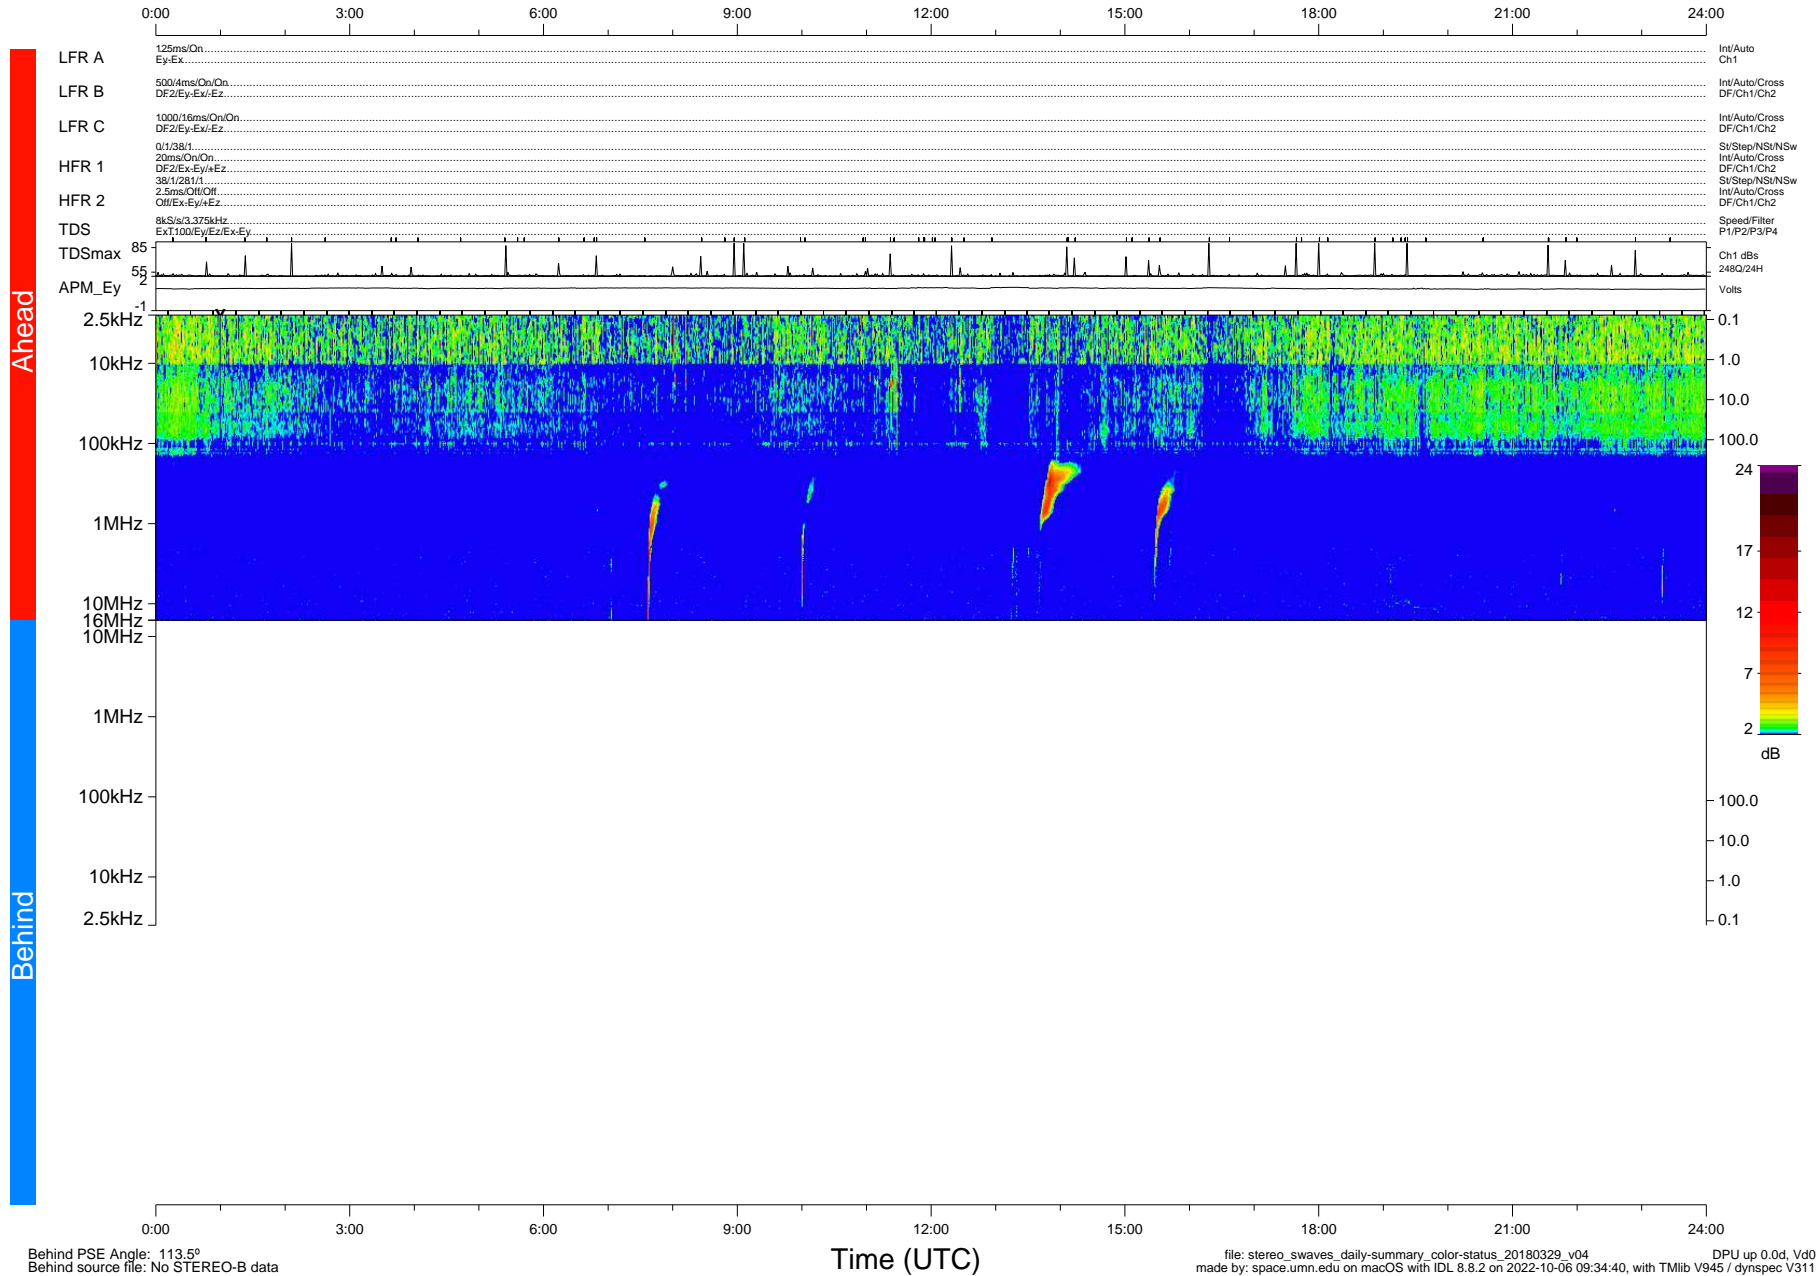

STEREO/WAVES Daily Summary - 29-Mar-2018 (DOY 088)

Ahead source file: swaves_ahead_2018_088_1_05.fin (Recovery: 100.1% HK, 92% Pkts)
Ahead PSE Angle: -118.9°

DPU up 995.9d, V412d28

Behind PSE Angle: 113.5°
Behind source file: No STEREO-B data