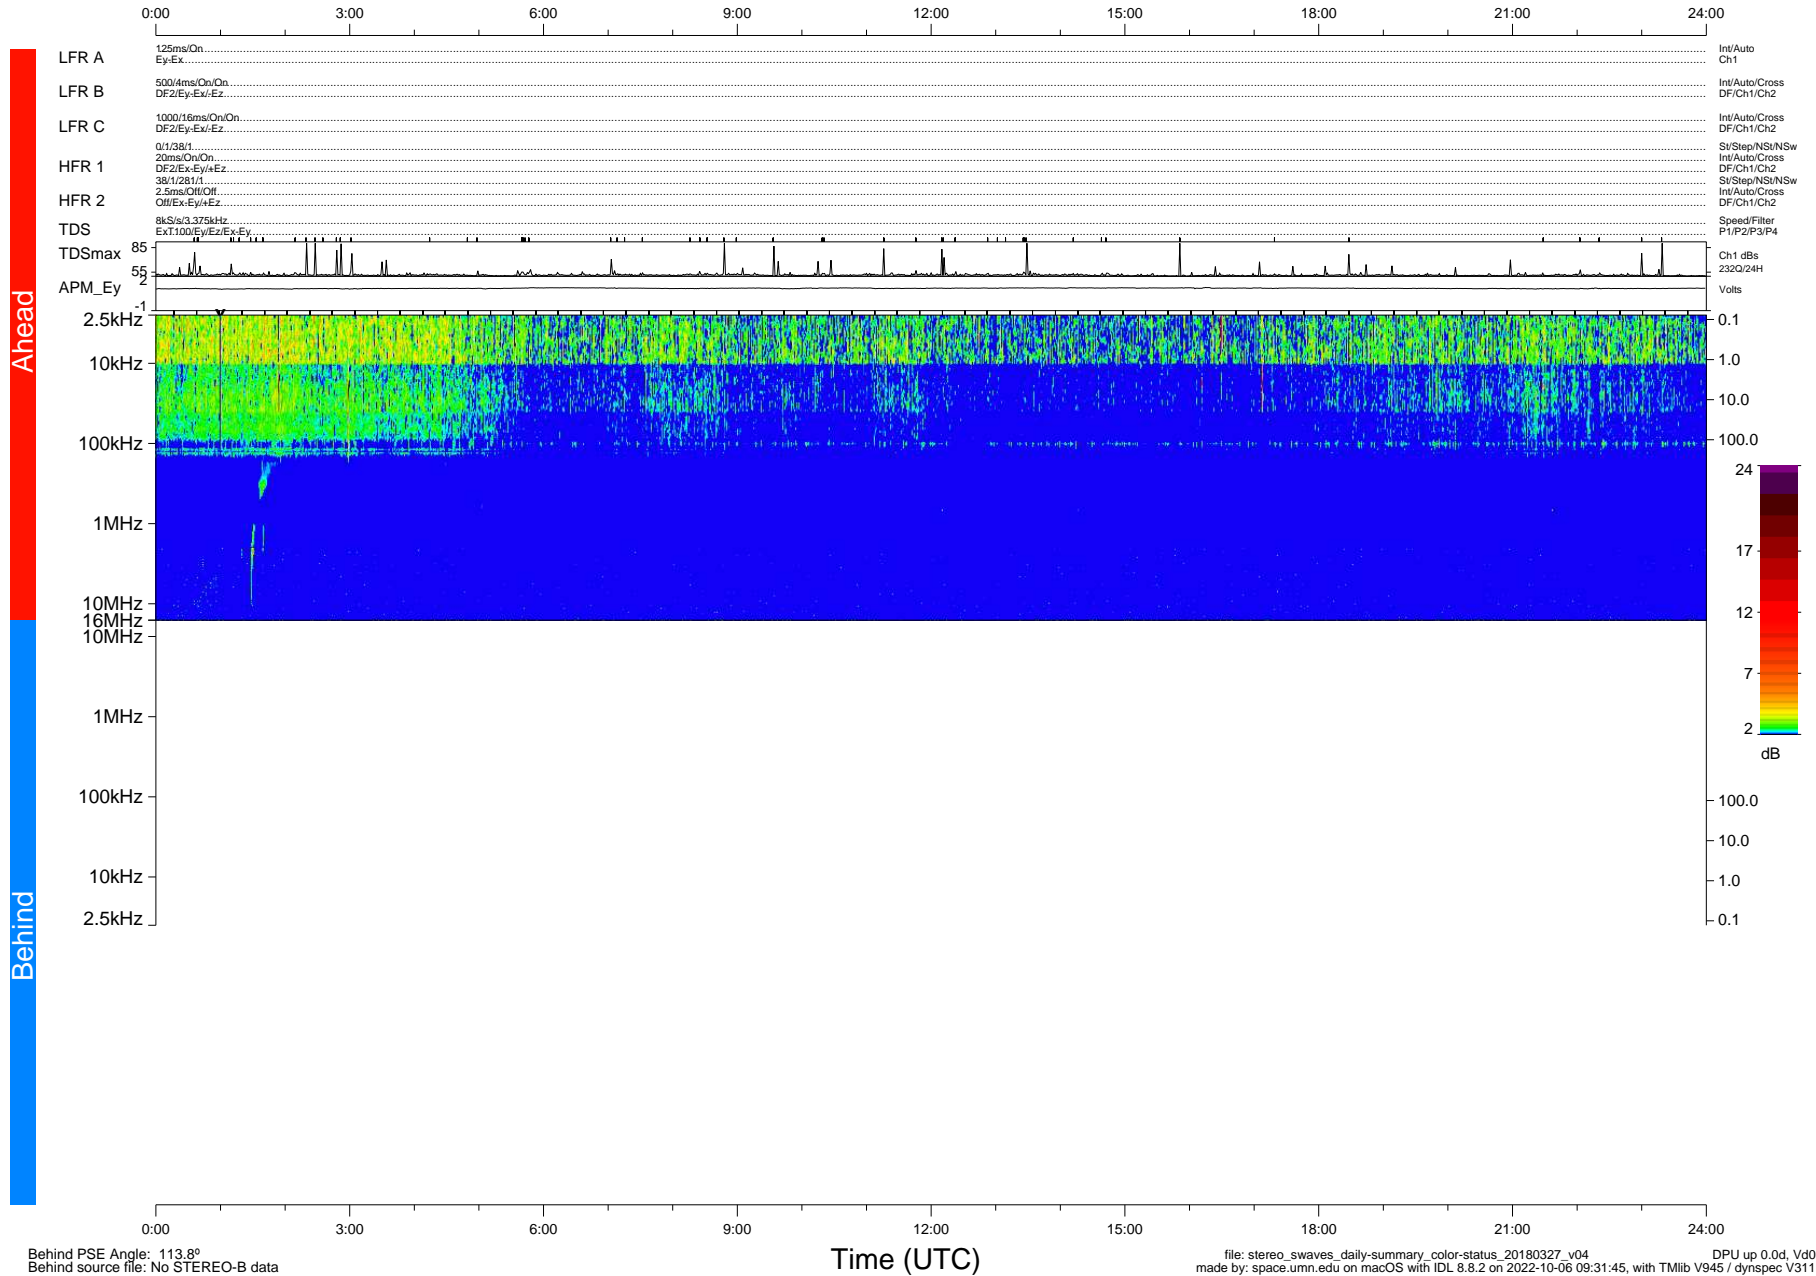

STEREO/WAVES Daily Summary - 27-Mar-2018 (DOY 086)

Ahead source file: swaves_ahead_2018_086_1_05.fin (Recovery: 100.0% HK, 90% Pkts)
Ahead PSE Angle: -119.0°

DPU up 993.9d, V412d28

Behind PSE Angle: 113.8°
Behind source file: No STEREO-B data