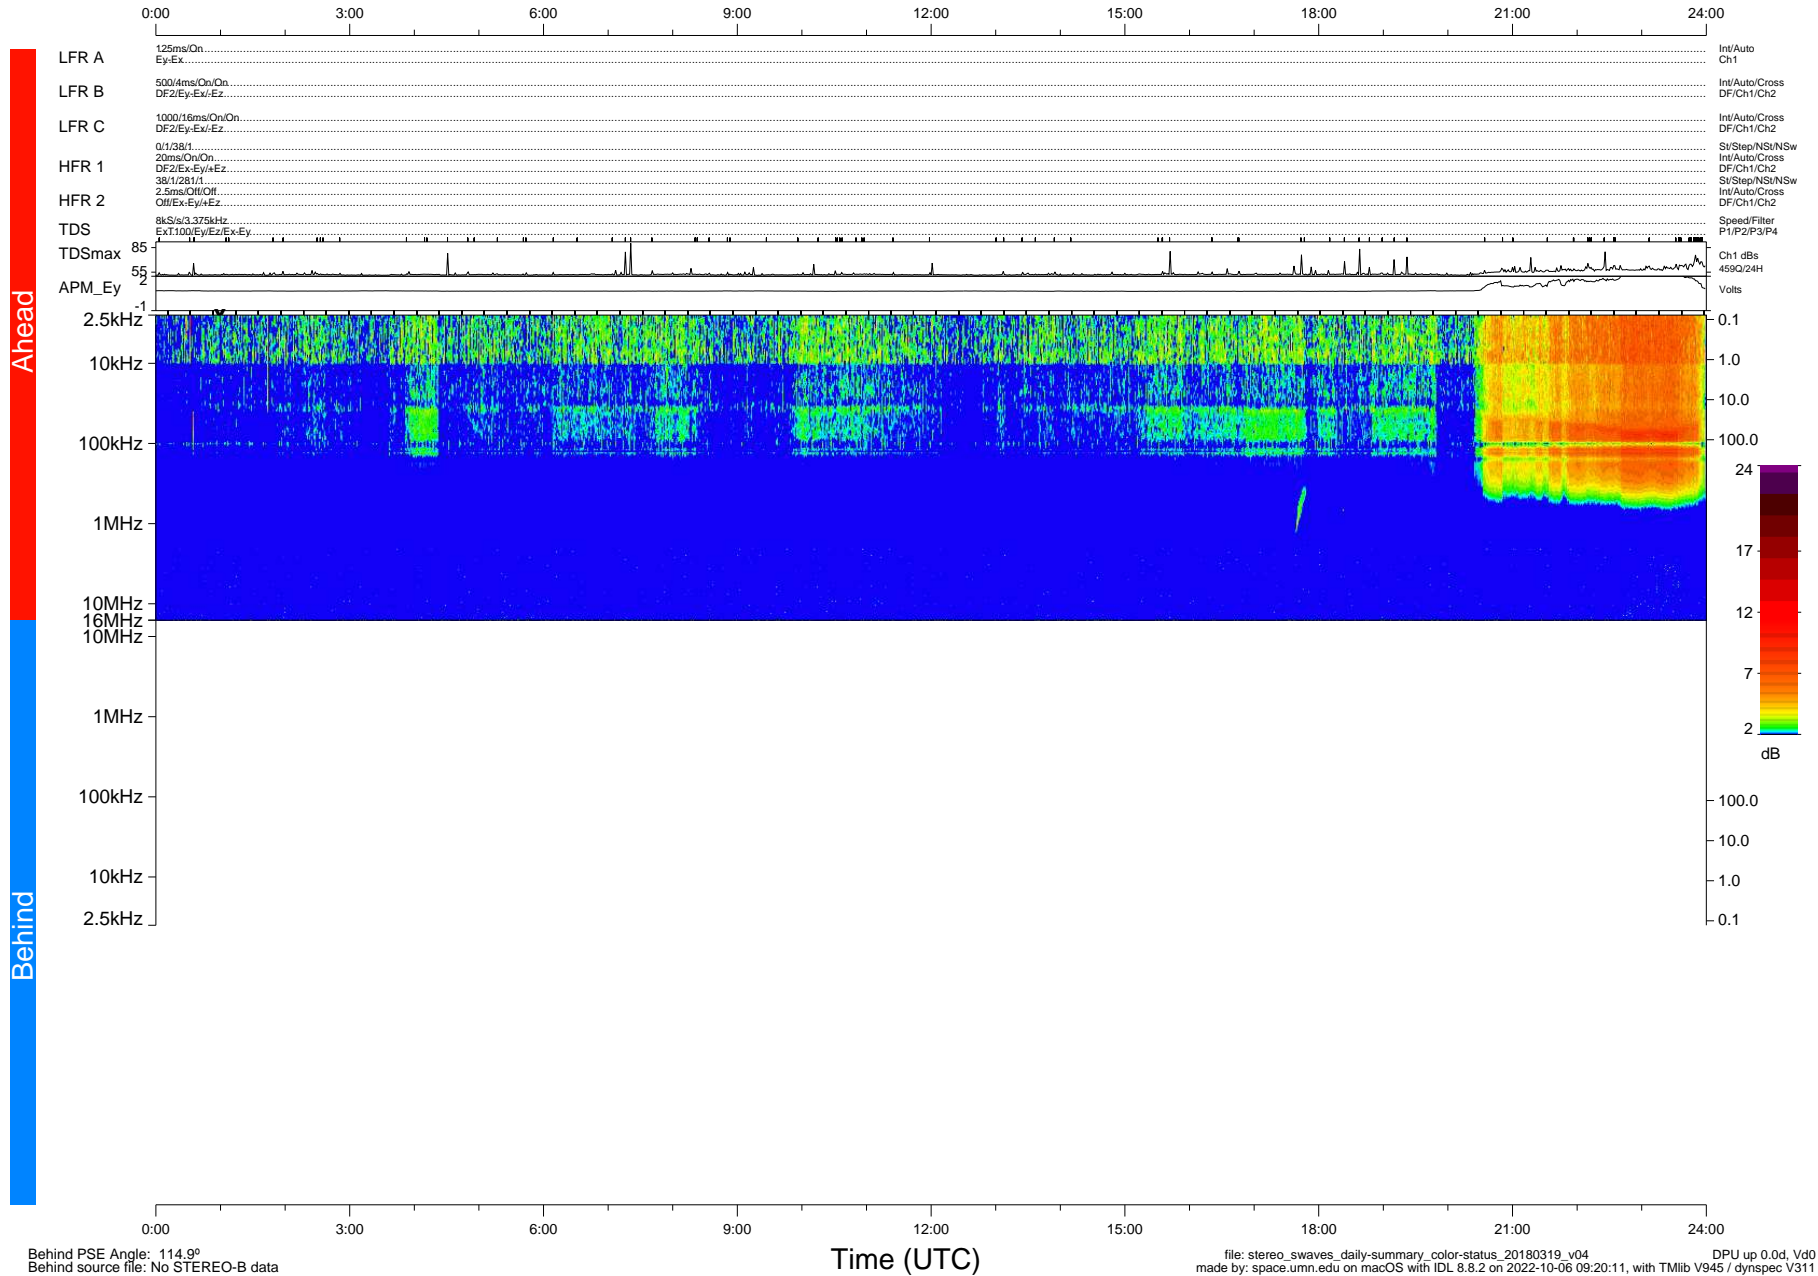

STEREO/WAVES Daily Summary - 19-Mar-2018 (DOY 078)

Ahead source file: swaves_ahead_2018_078_1_05.fin (Recovery: 100.0% HK, 123% Pkts)
Ahead PSE Angle: -119.3°

DPU up 985.9d, V412d28

Behind PSE Angle: 114.9°
Behind source file: No STEREO-B data