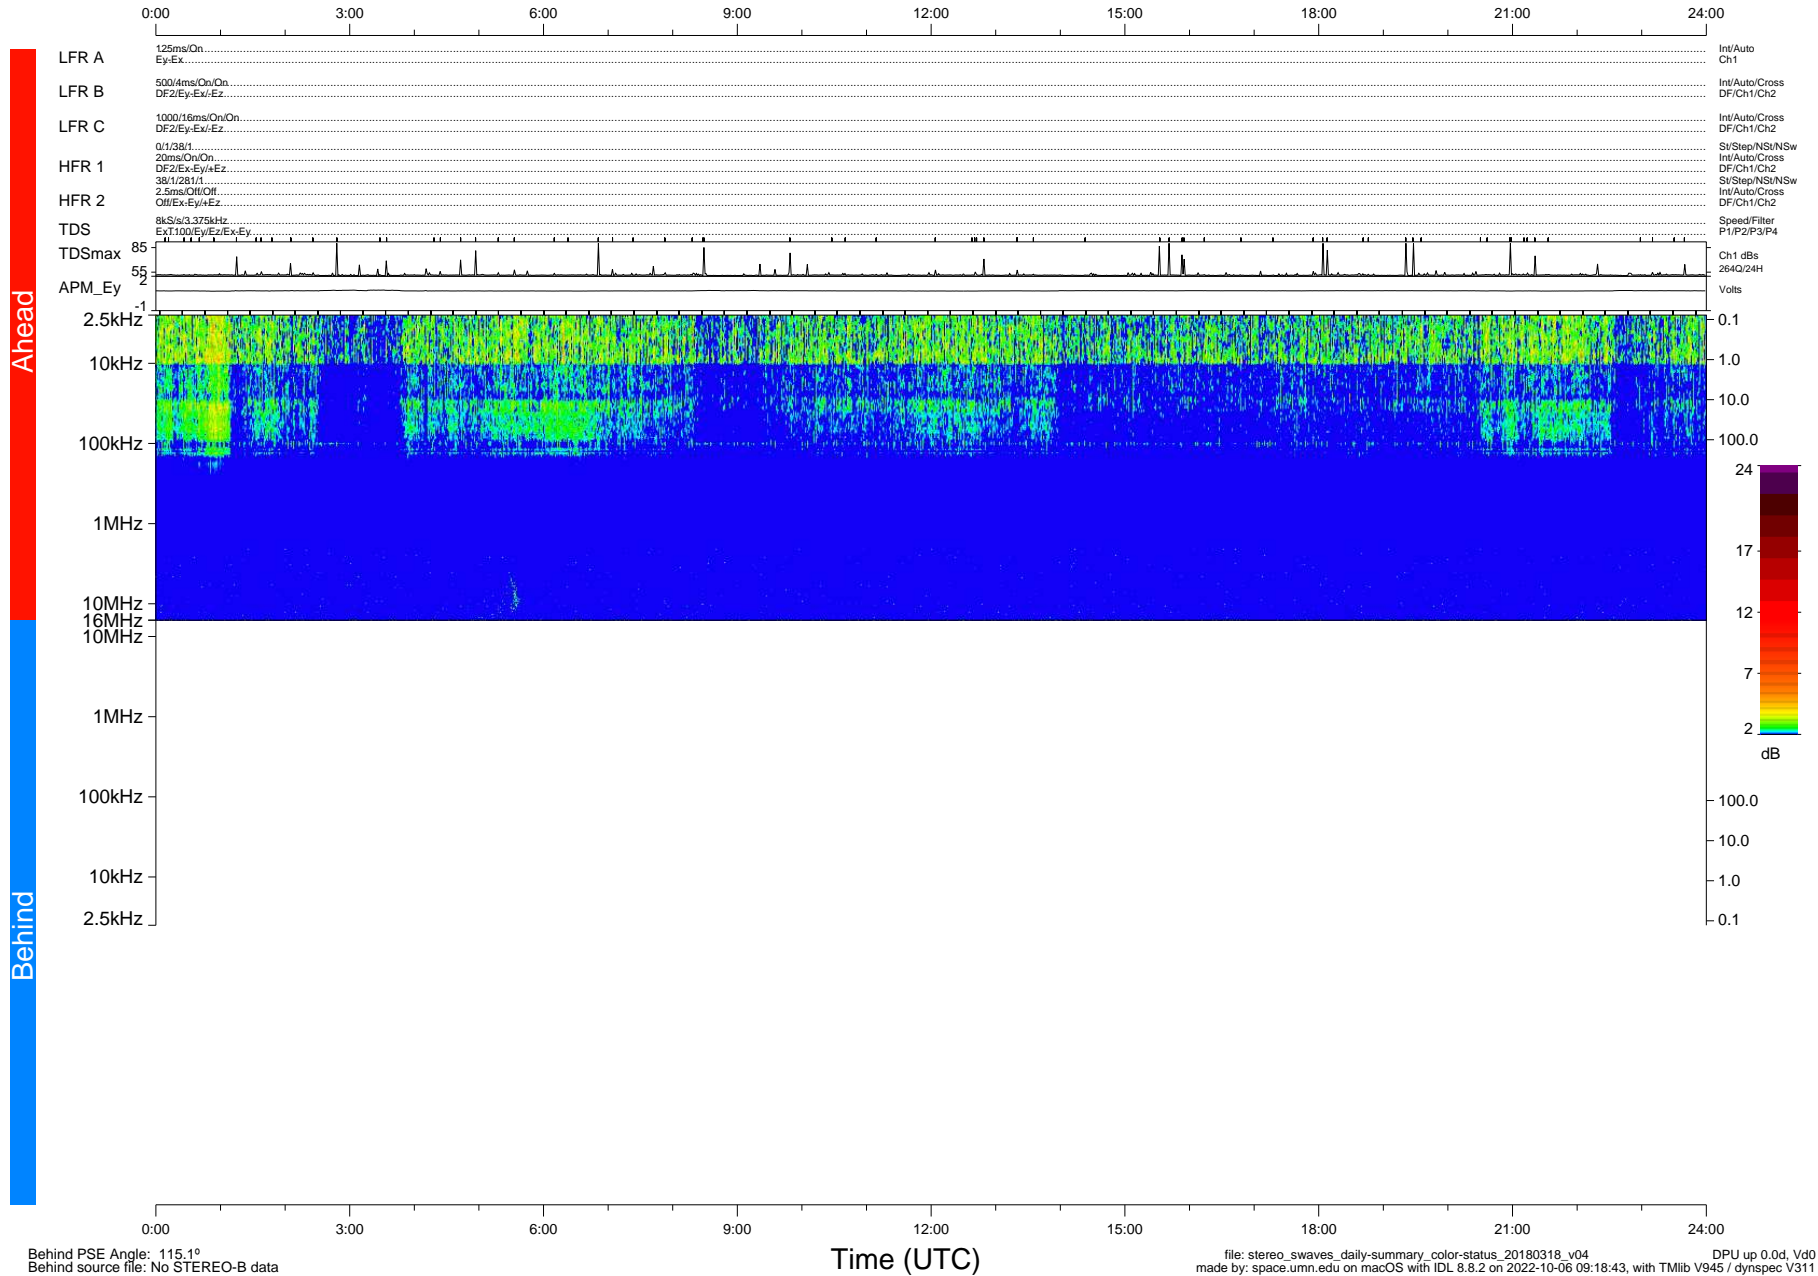

STEREO/WAVES Daily Summary - 18-Mar-2018 (DOY 077)

Ahead source file: swaves_ahead_2018_077_1_05.fin (Recovery: 100.0% HK, 95% Pkts)
Ahead PSE Angle: -119.3°

DPU up 984.9d, V412d28

Behind PSE Angle: 115.1°
Behind source file: No STEREO-B data