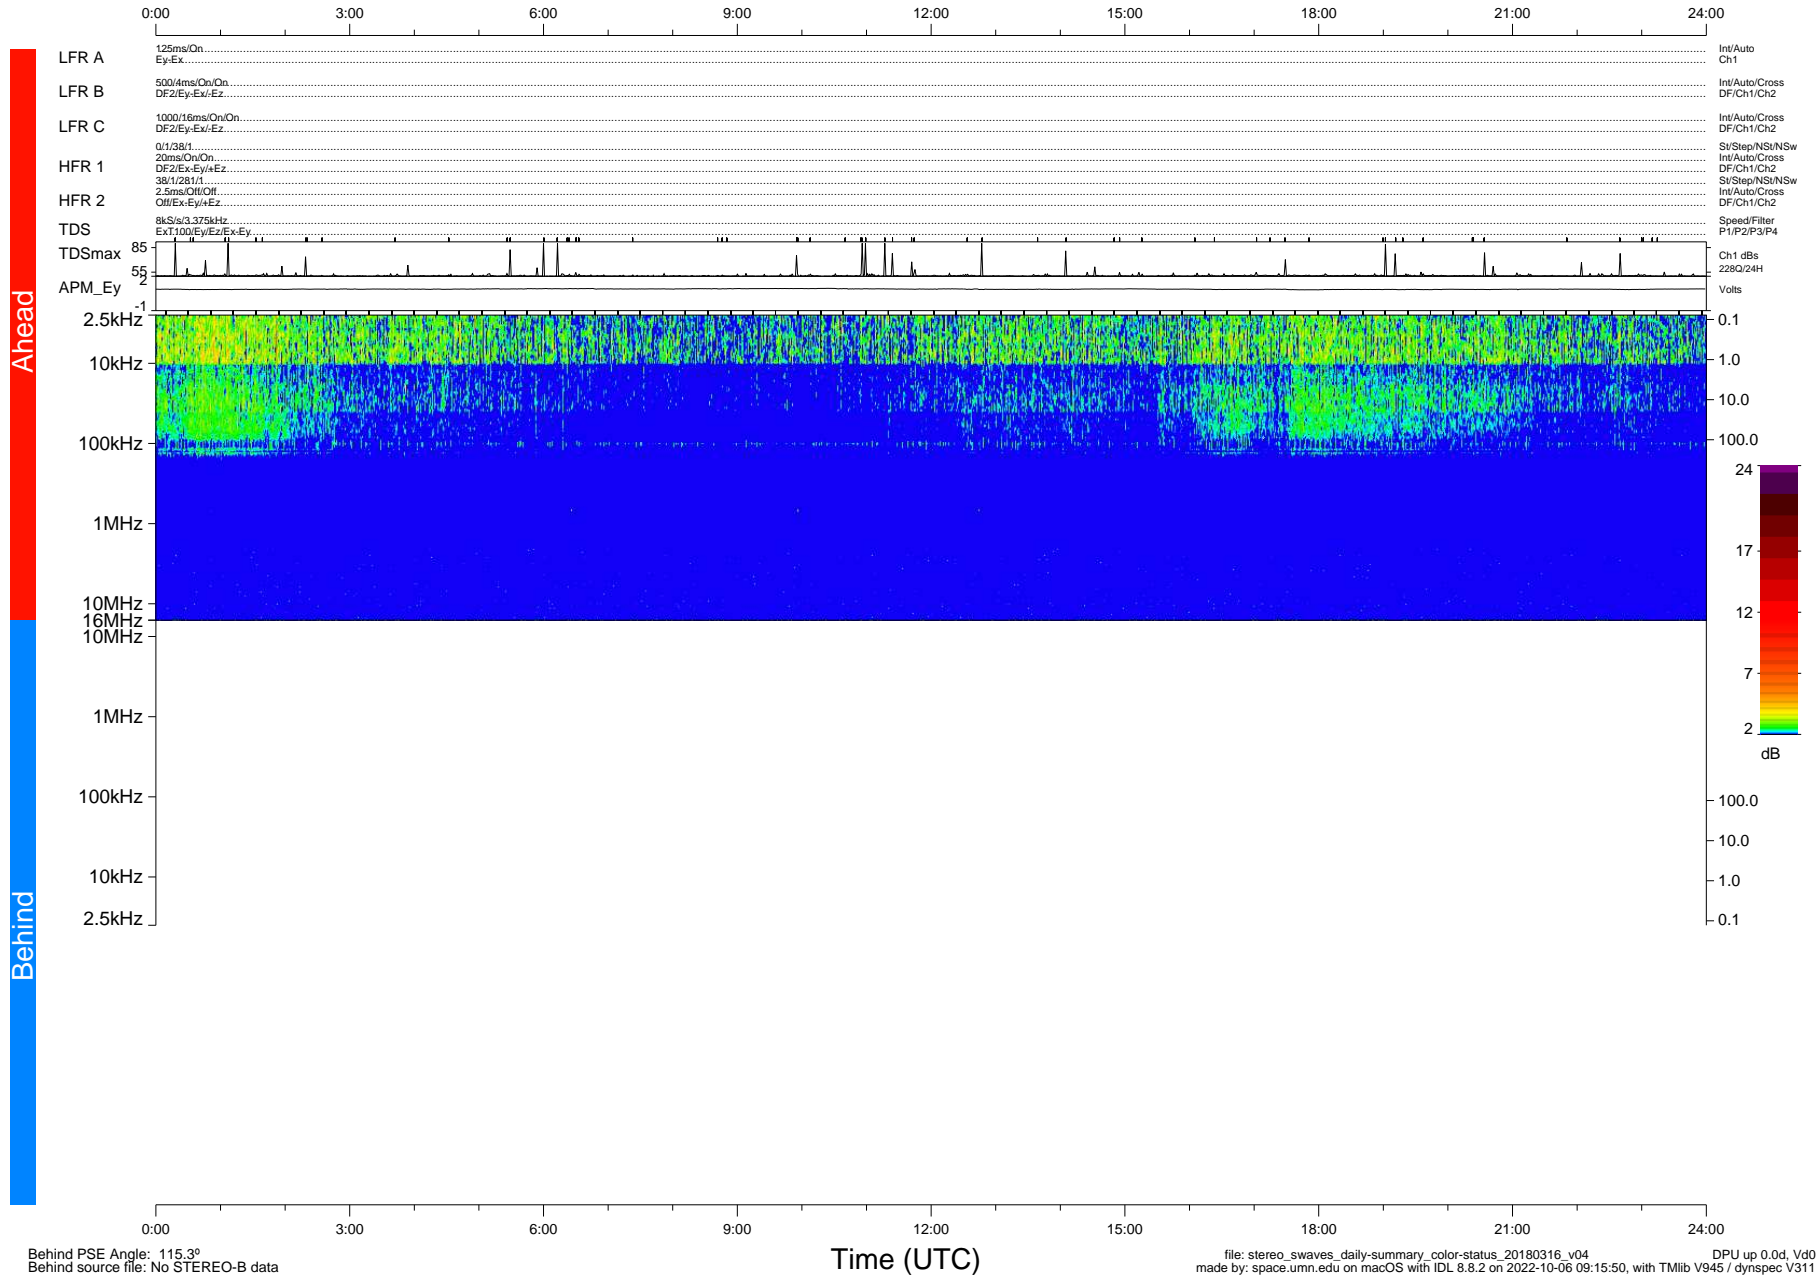

STEREO/WAVES Daily Summary - 16-Mar-2018 (DOY 075)

Ahead source file: swaves_ahead_2018_075_1_05.fin (Recovery: 100.0% HK, 89% Pkts)
 Ahead PSE Angle: -119.5°

DPU up 982.9d, V412d28

Behind PSE Angle: 115.3°
 Behind source file: No STEREO-B data

Time (UTC)

file: stereo_swaves_daily-summary_color-status_20180316_v04 DPU up 0.0d, Vd0
 made by: space.umn.edu on macOS with IDL 8.8.2 on 2022-10-06 09:15:50, with Tlib V945 / dynspec V311