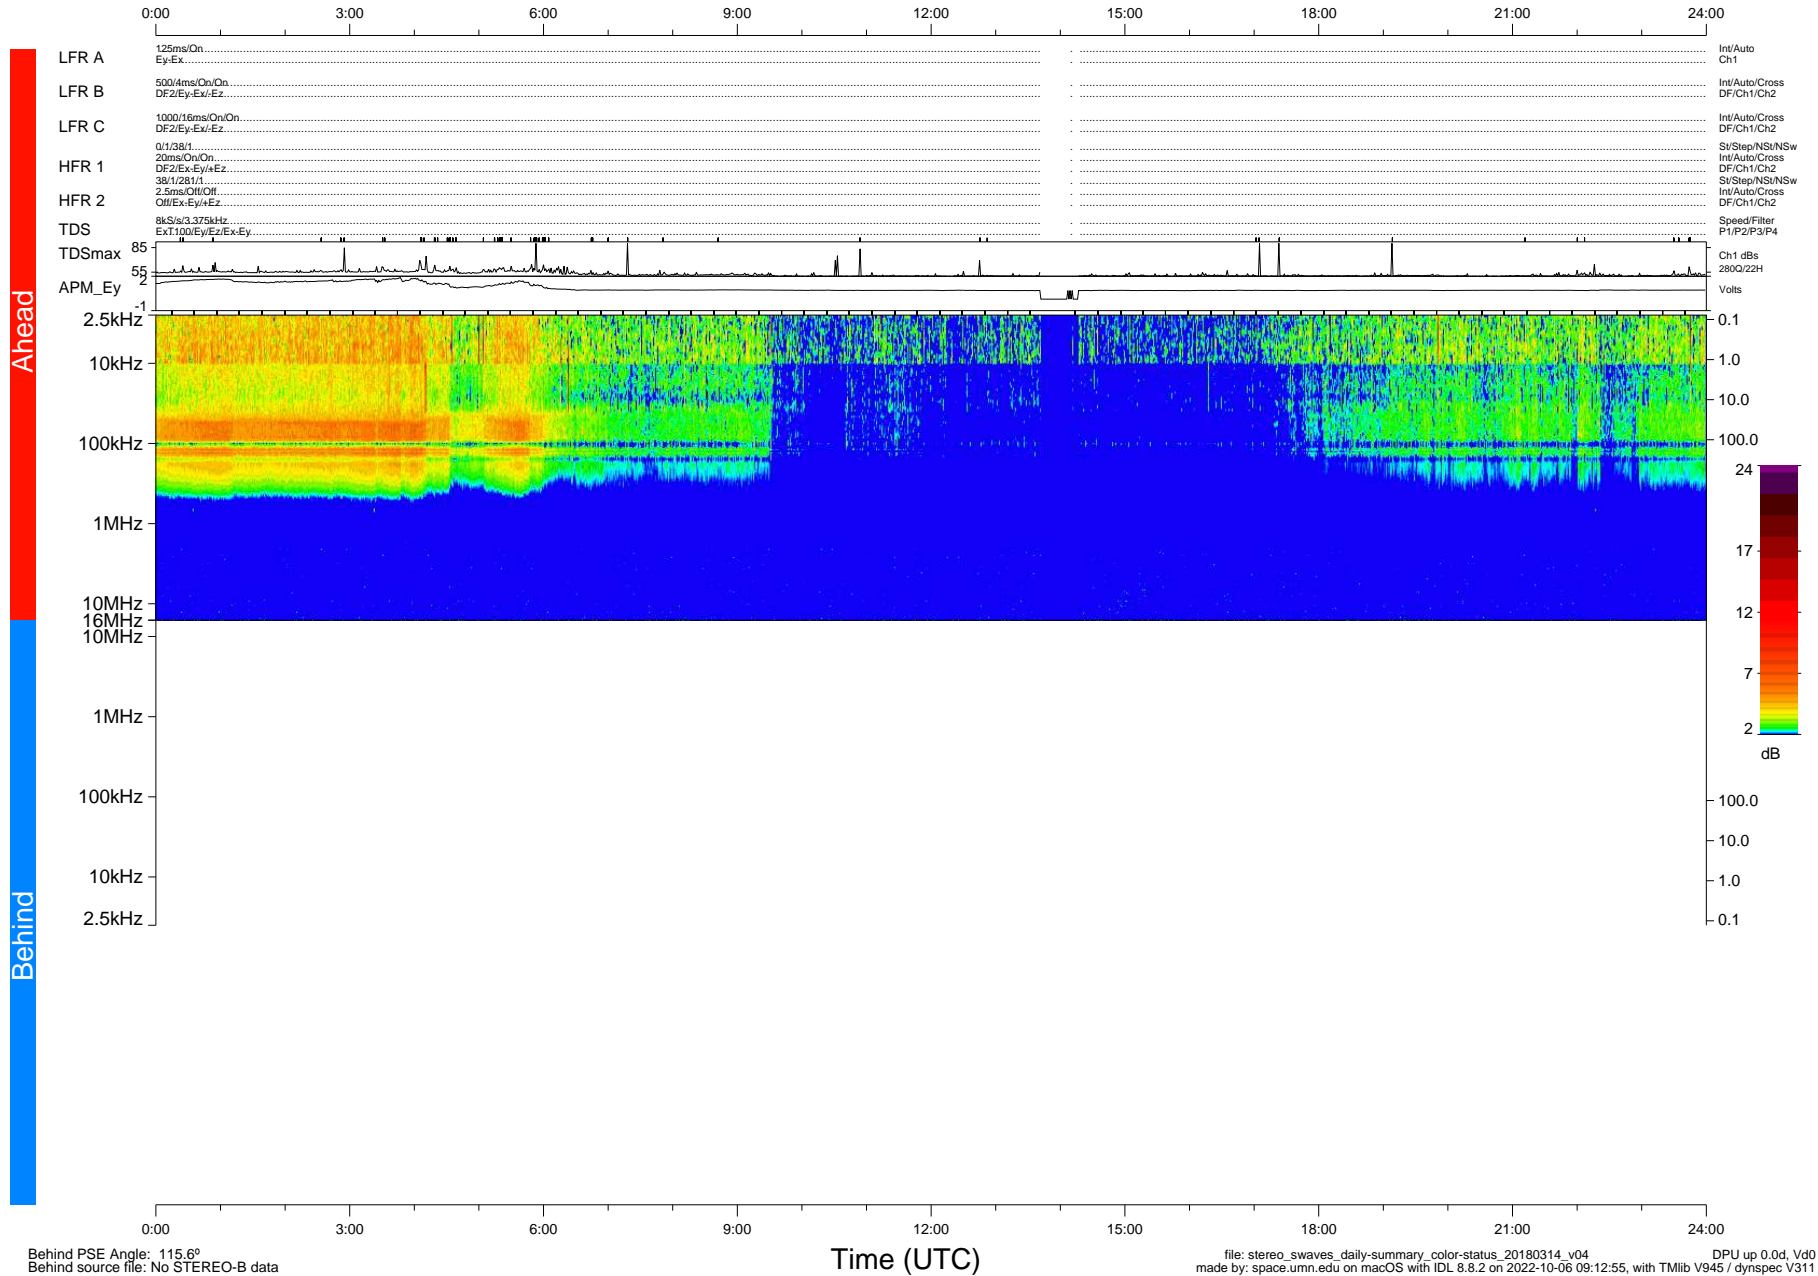

STEREO/WAVES Daily Summary - 14-Mar-2018 (DOY 073)

Ahead source file: swaves_ahead_2018_073_1_05.fin (Recovery: 97.8% HK, 96% Pkts)
Ahead PSE Angle: -119.6°

DPU up 980.9d, V412d28

Behind PSE Angle: 115.6°
Behind source file: No STEREO-B data