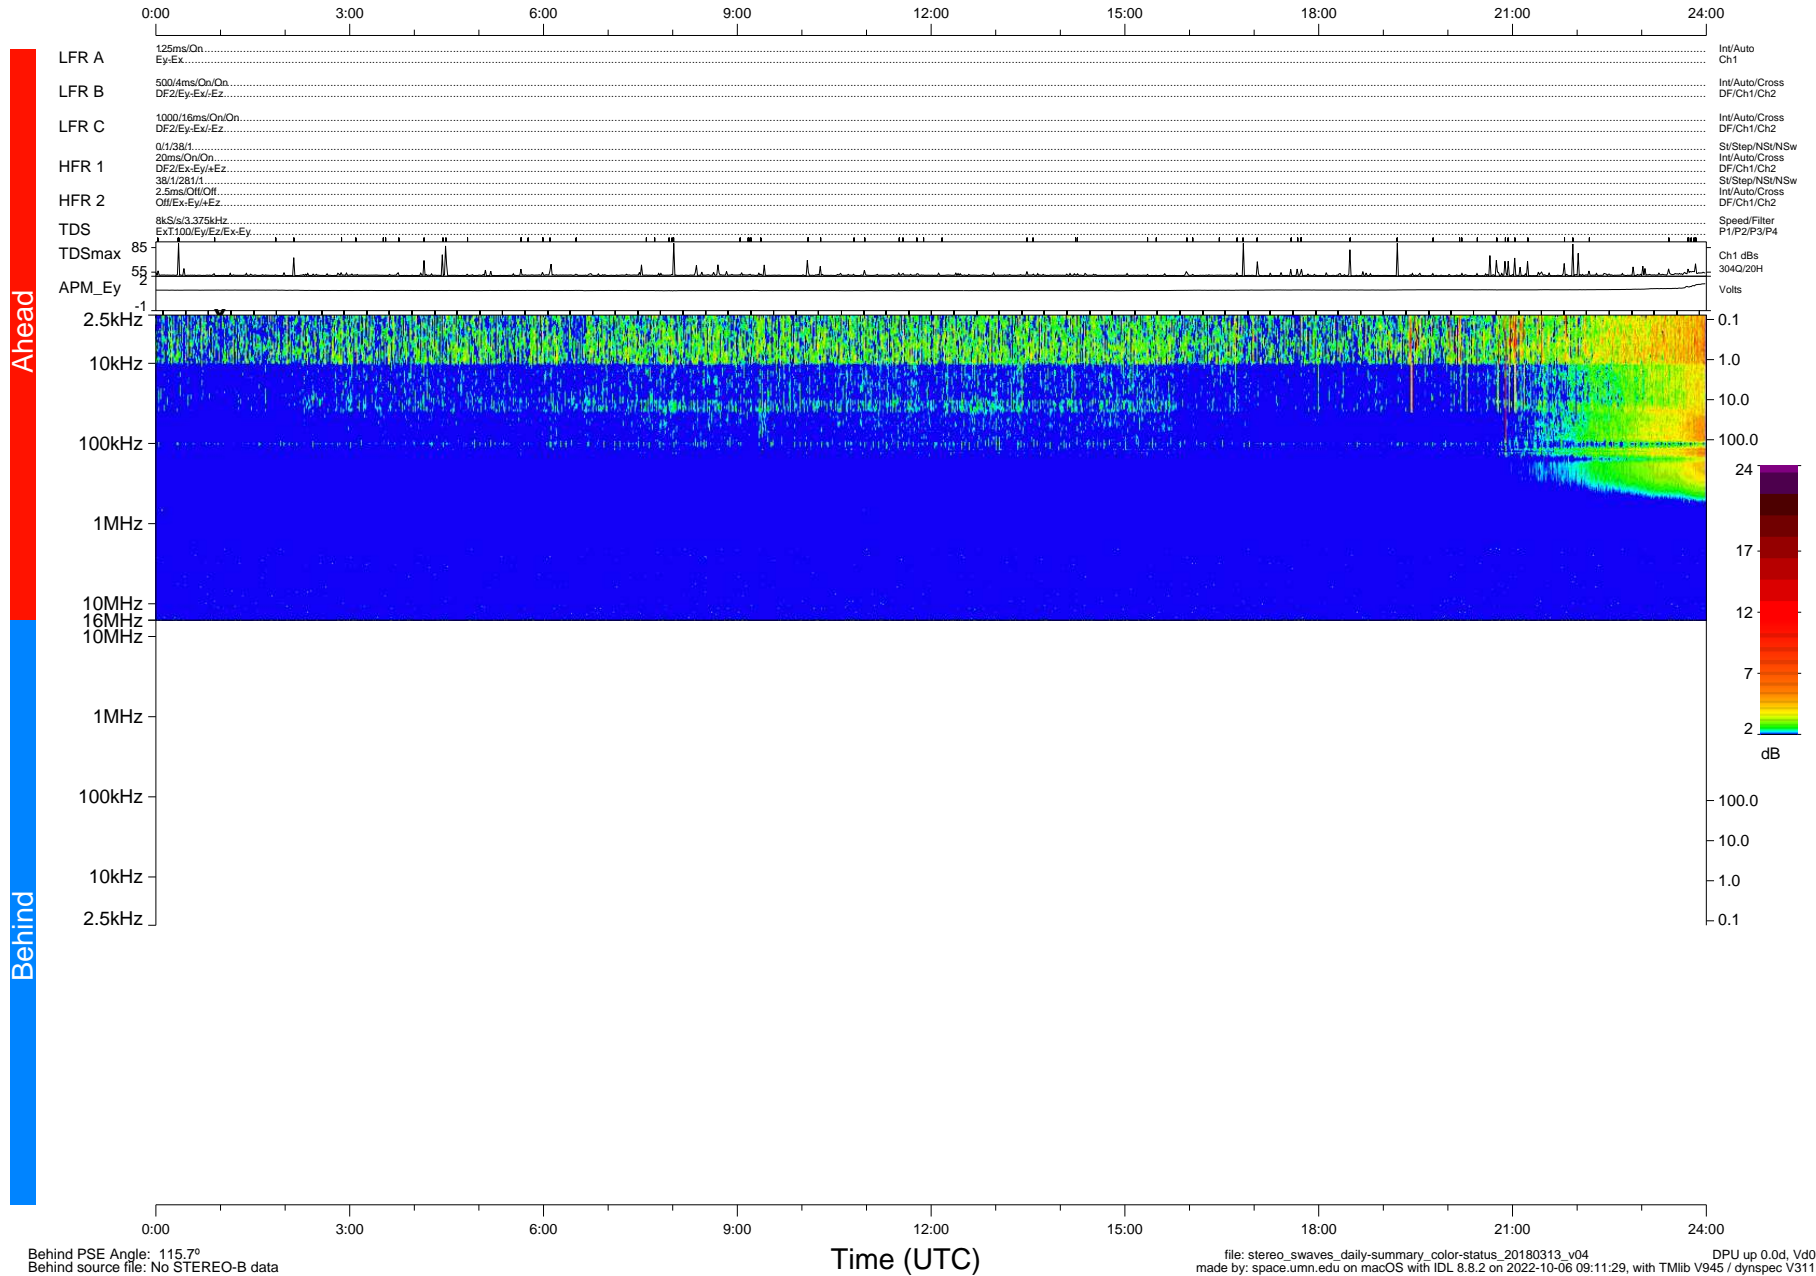

STEREO/WAVES Daily Summary - 13-Mar-2018 (DOY 072)

Ahead source file: swaves_ahead_2018_072_1_05.fin (Recovery: 100.0% HK, 100% Pkts)
 Ahead PSE Angle: -119.6°

DPU up 979.9d, V412d28

Behind PSE Angle: 115.7°
 Behind source file: No STEREO-B data

Time (UTC)

file: stereo_swaves_daily-summary_color-status_20180313_v04 DPU up 0.0d, V40
 made by: space.umn.edu on macOS with IDL 8.8.2 on 2022-10-06 09:11:29, with Tlib V945 / dynspec V311