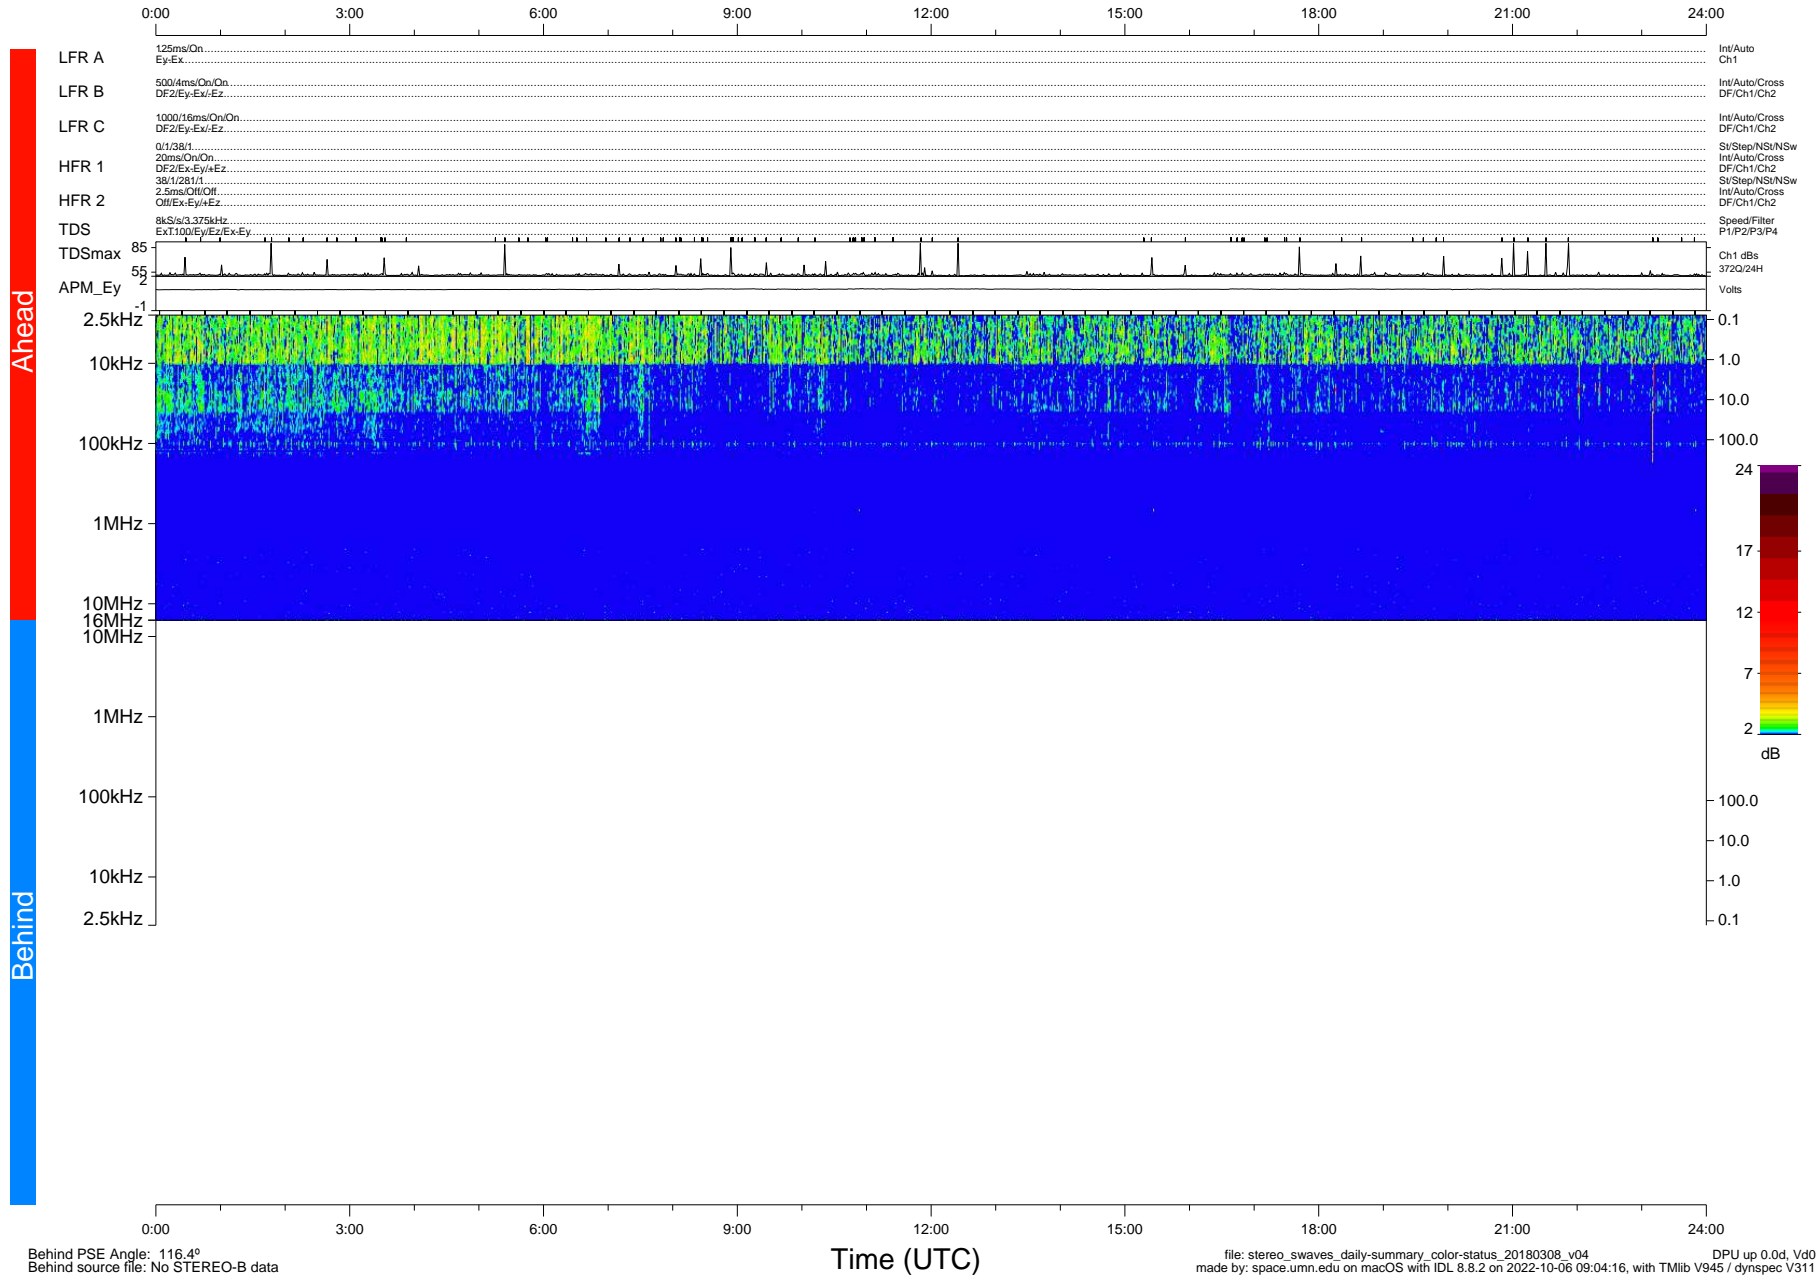

STEREO/WAVES Daily Summary - 08-Mar-2018 (DOY 067)

Ahead source file: swaves_ahead_2018_067_1_05.fin (Recovery: 100.0% HK, 111% Pkts)
Ahead PSE Angle: -119.9°

DPU up 974.9d, V412d28

Behind PSE Angle: 116.4°
Behind source file: No STEREO-B data