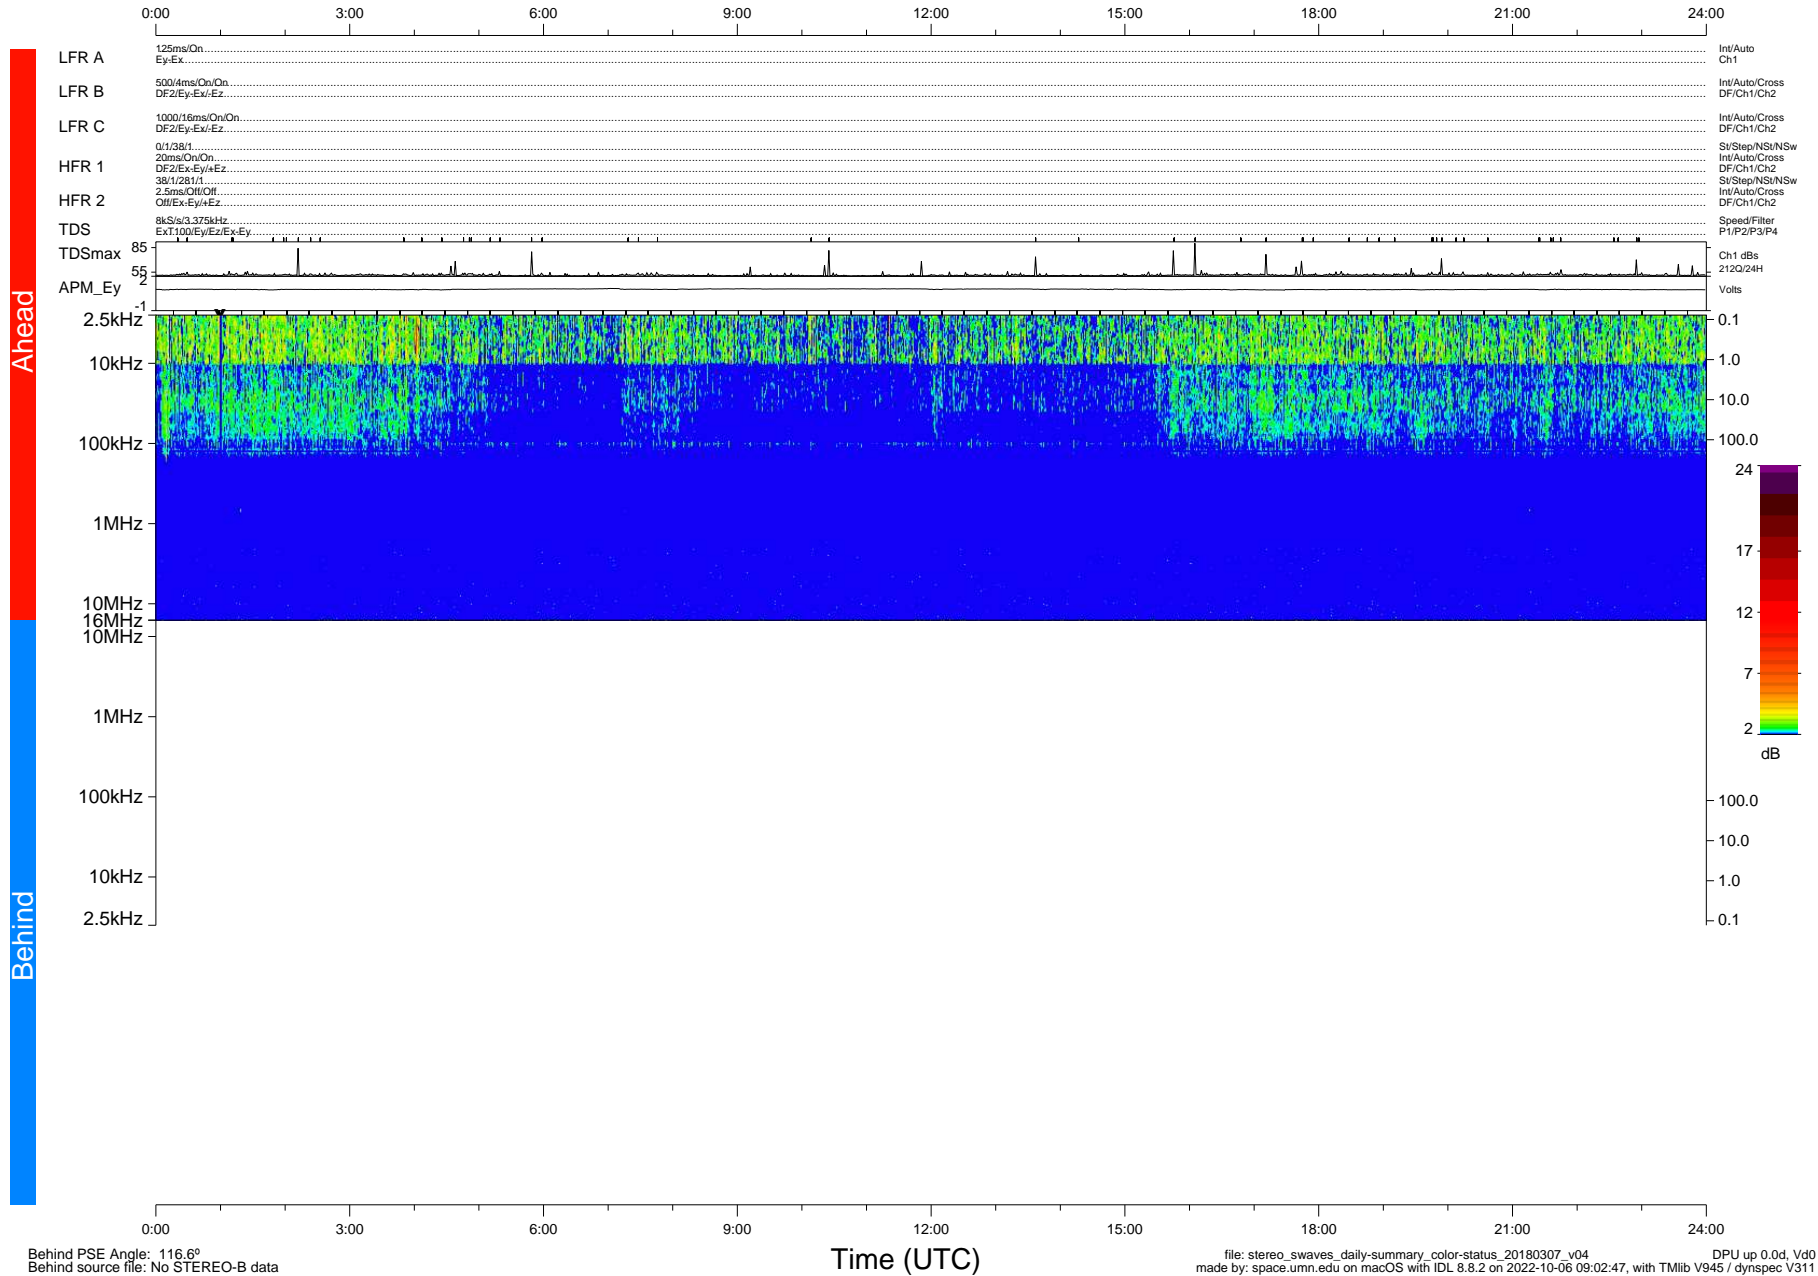

STEREO/WAVES Daily Summary - 07-Mar-2018 (DOY 066)

Ahead source file: swaves_ahead_2018_066_1_05.fin (Recovery: 100.0% HK, 87% Pkts)
Ahead PSE Angle: -119.9°

DPU up 973.9d, V412d28

Behind PSE Angle: 116.6°
Behind source file: No STEREO-B data

Time (UTC)