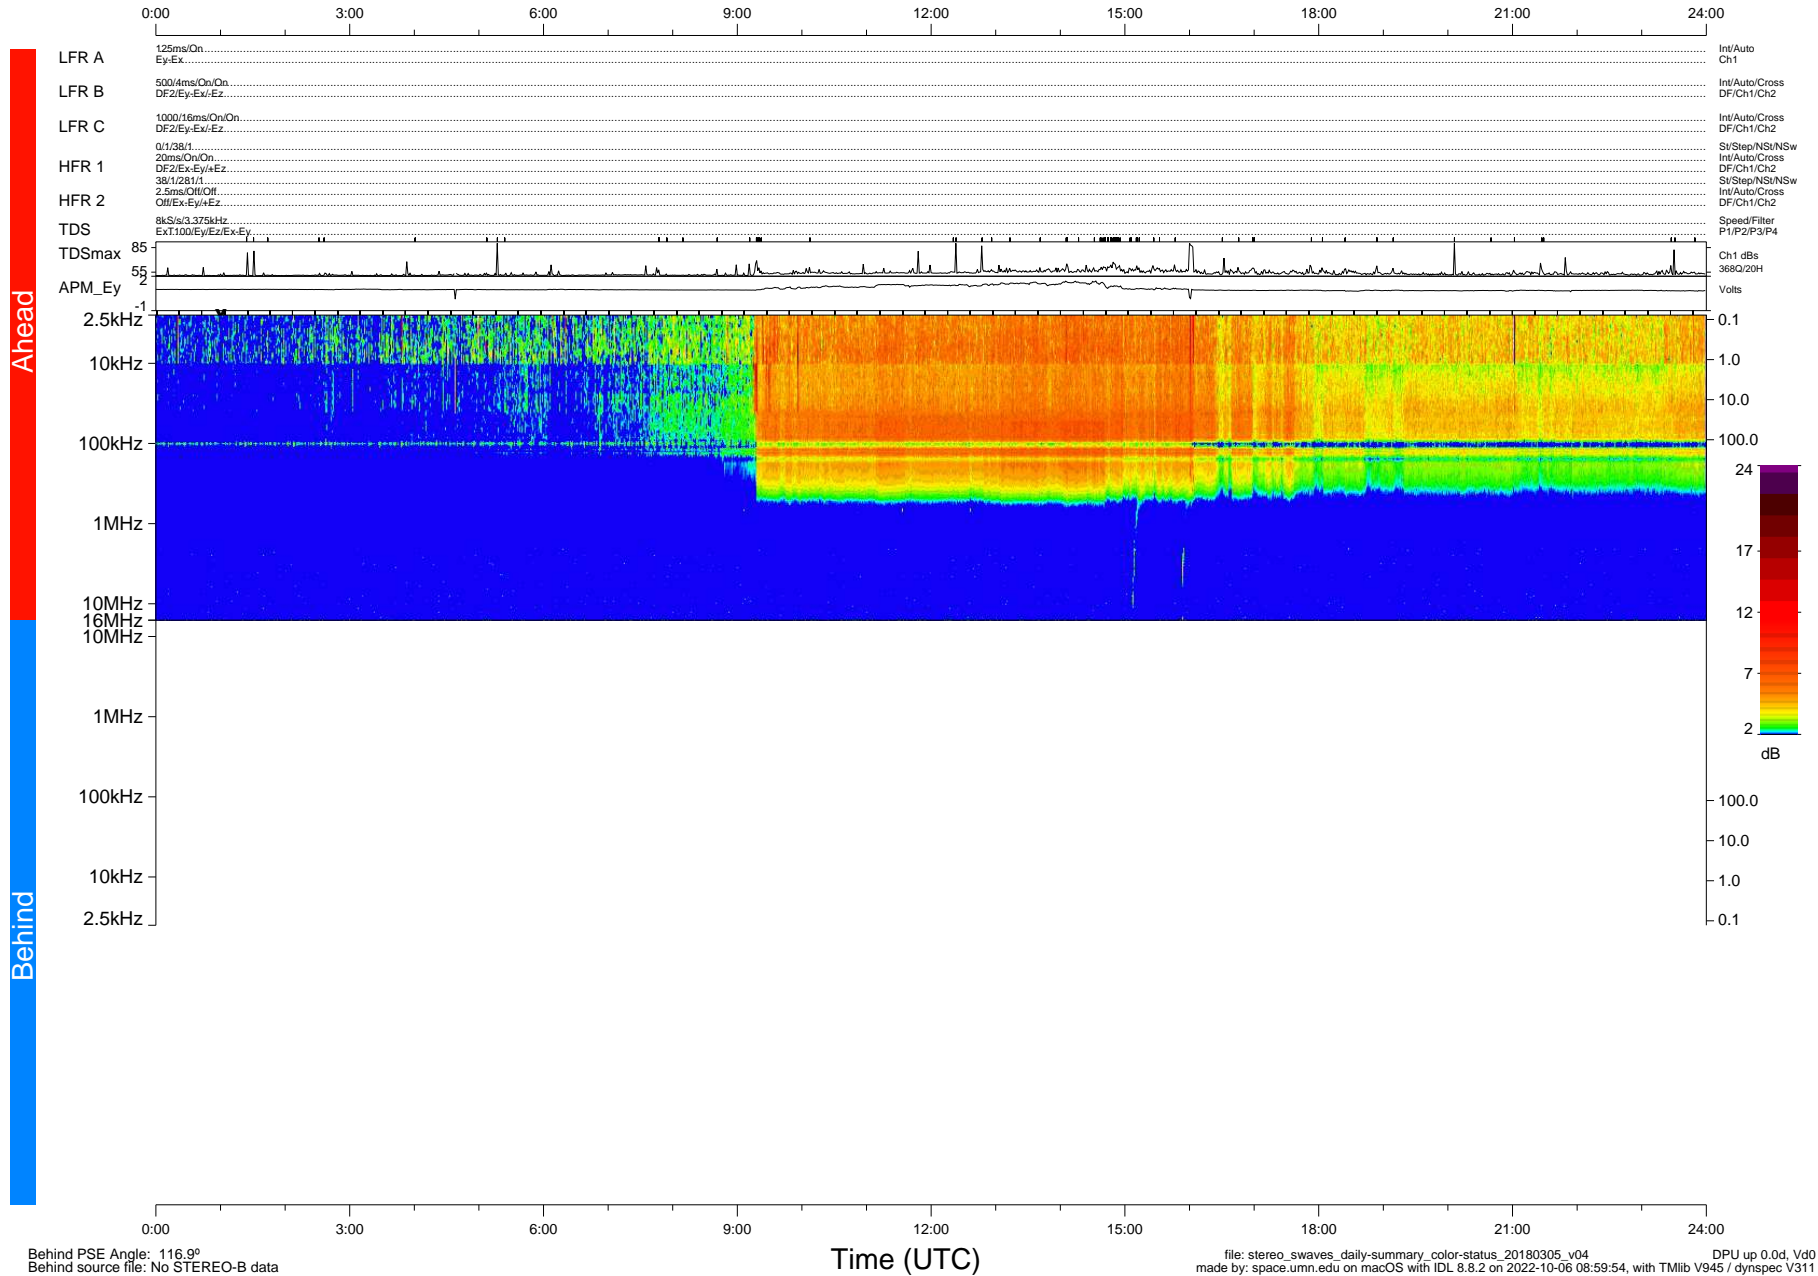

STEREO/WAVES Daily Summary - 05-Mar-2018 (DOY 064)

Ahead source file: swaves_ahead_2018_064_1_06.fin (Recovery: 100.1% HK, 109% Pkts)
Ahead PSE Angle: -120.0°

DPU up 971.9d, V412d28

Behind PSE Angle: 116.9°
Behind source file: No STEREO-B data