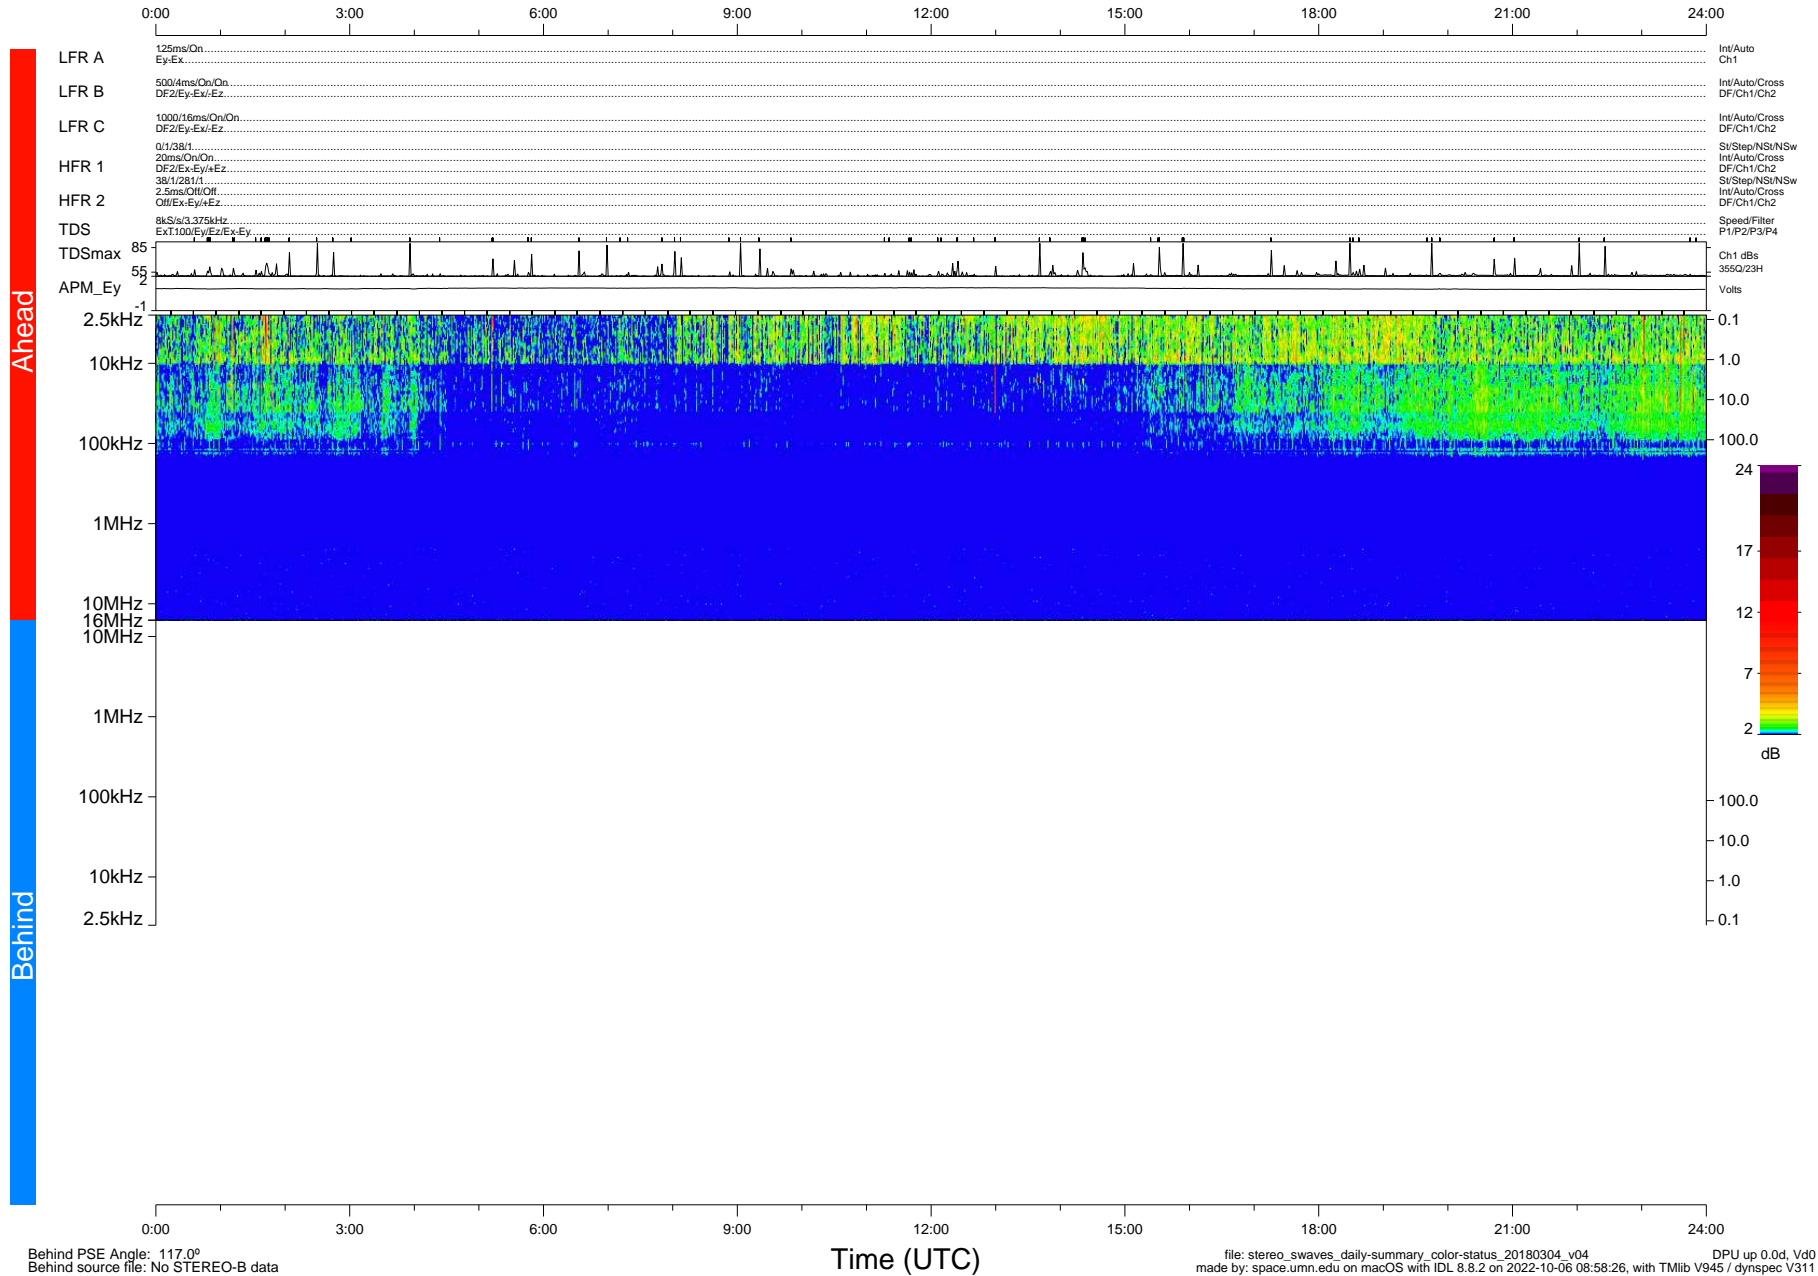

# STEREO/WAVES Daily Summary - 04-Mar-2018 (DOY 063)

Ahead source file: swaves\_ahead\_2018\_063\_1\_06.fin (Recovery: 100.0% HK, 108% Pkts)  
 Ahead PSE Angle: -120.0°

DPU up 970.9d, V412d28

Behind PSE Angle: 117.0°  
 Behind source file: No STEREO-B data

file: stereo\_swaves\_daily-summary\_color-status\_20180304\_v04  
 made by: space.umn.edu on macOS with IDL 8.8.2 on 2022-10-06 08:58:26, with TLib V945 / dynspec V311  
 DPU up 0.0d, Vd0