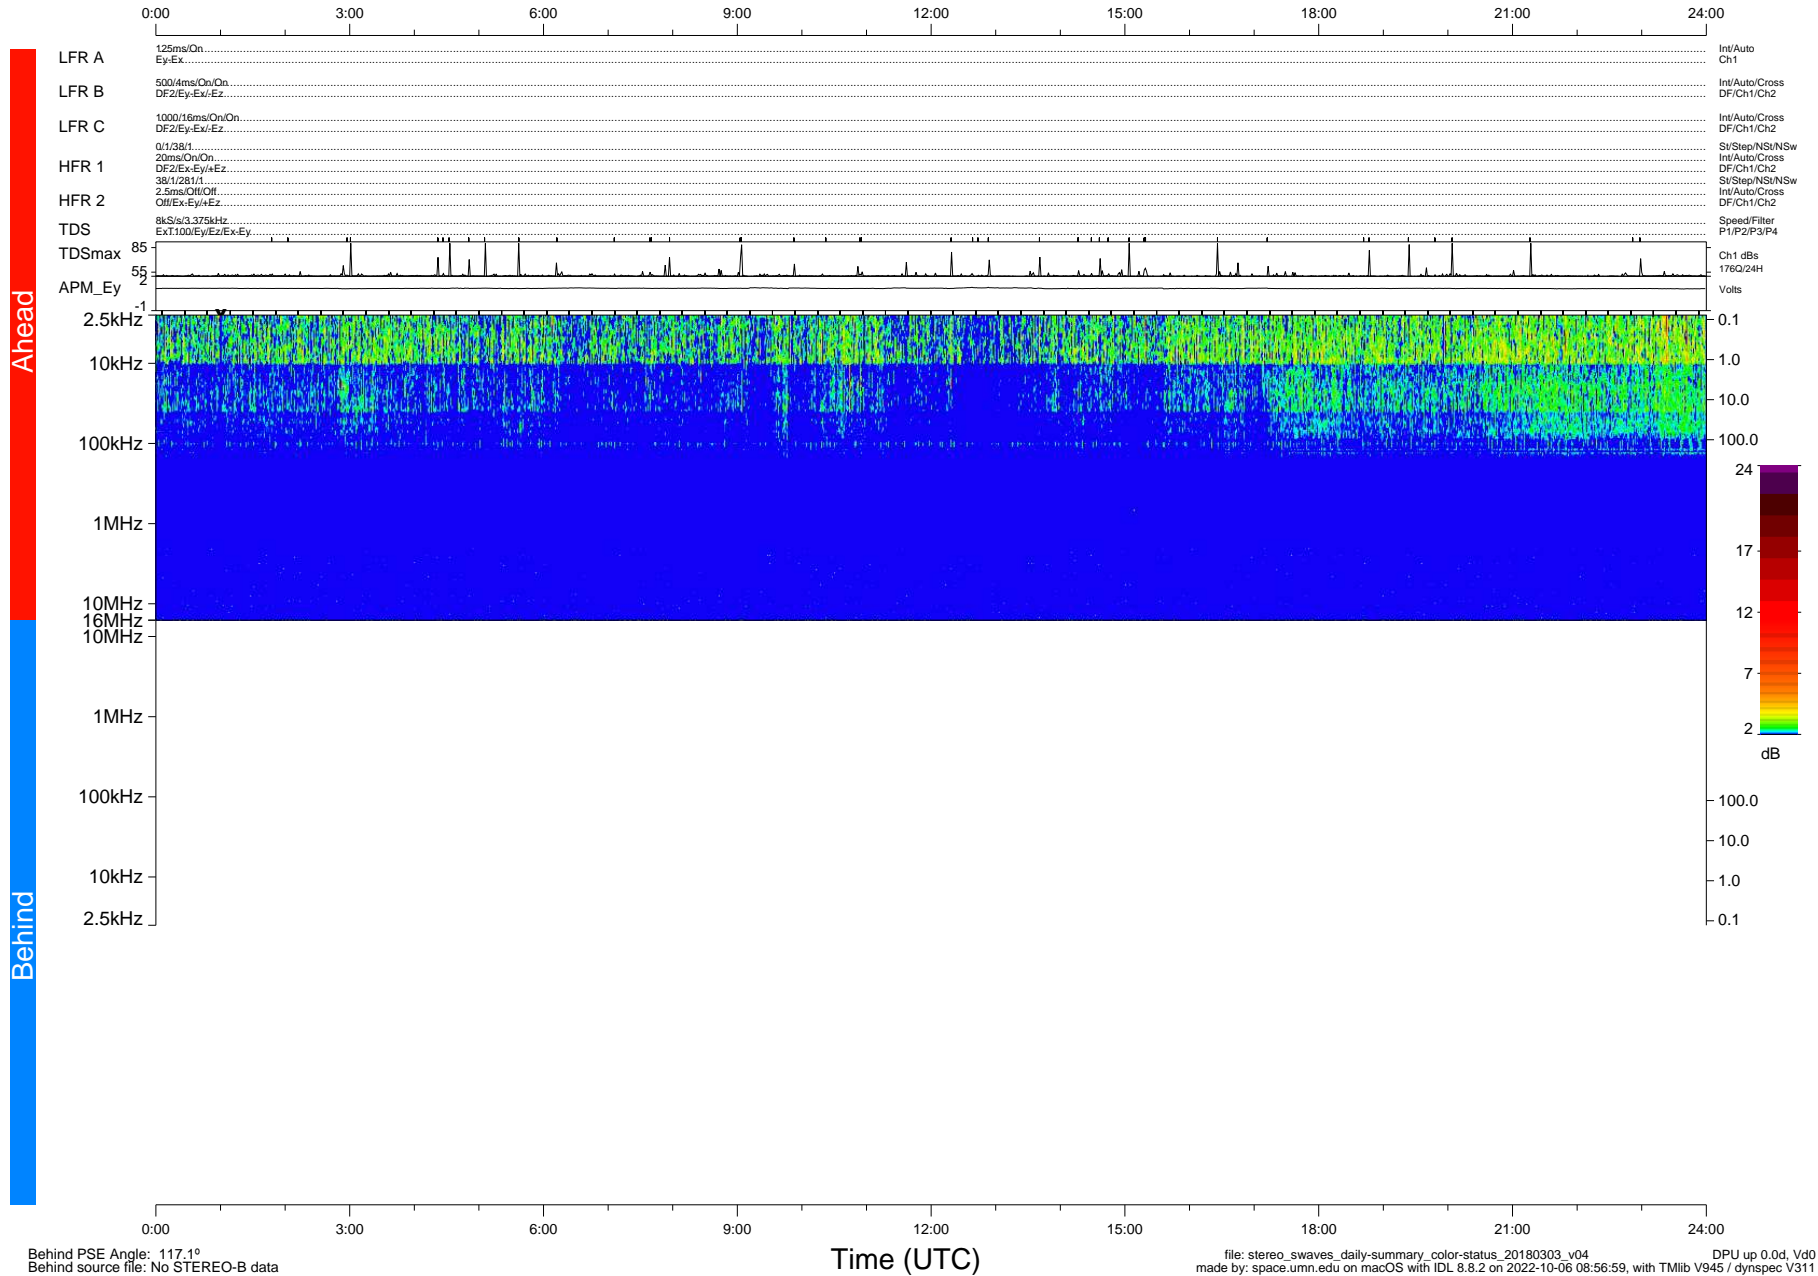

STEREO/WAVES Daily Summary - 03-Mar-2018 (DOY 062)

Ahead source file: swaves_ahead_2018_062_1_06.fin (Recovery: 100.0% HK, 82% PKts)
Ahead PSE Angle: -120.1°

DPU up 969.9d, V412d28

Behind PSE Angle: 117.1°
Behind source file: No STEREO-B data