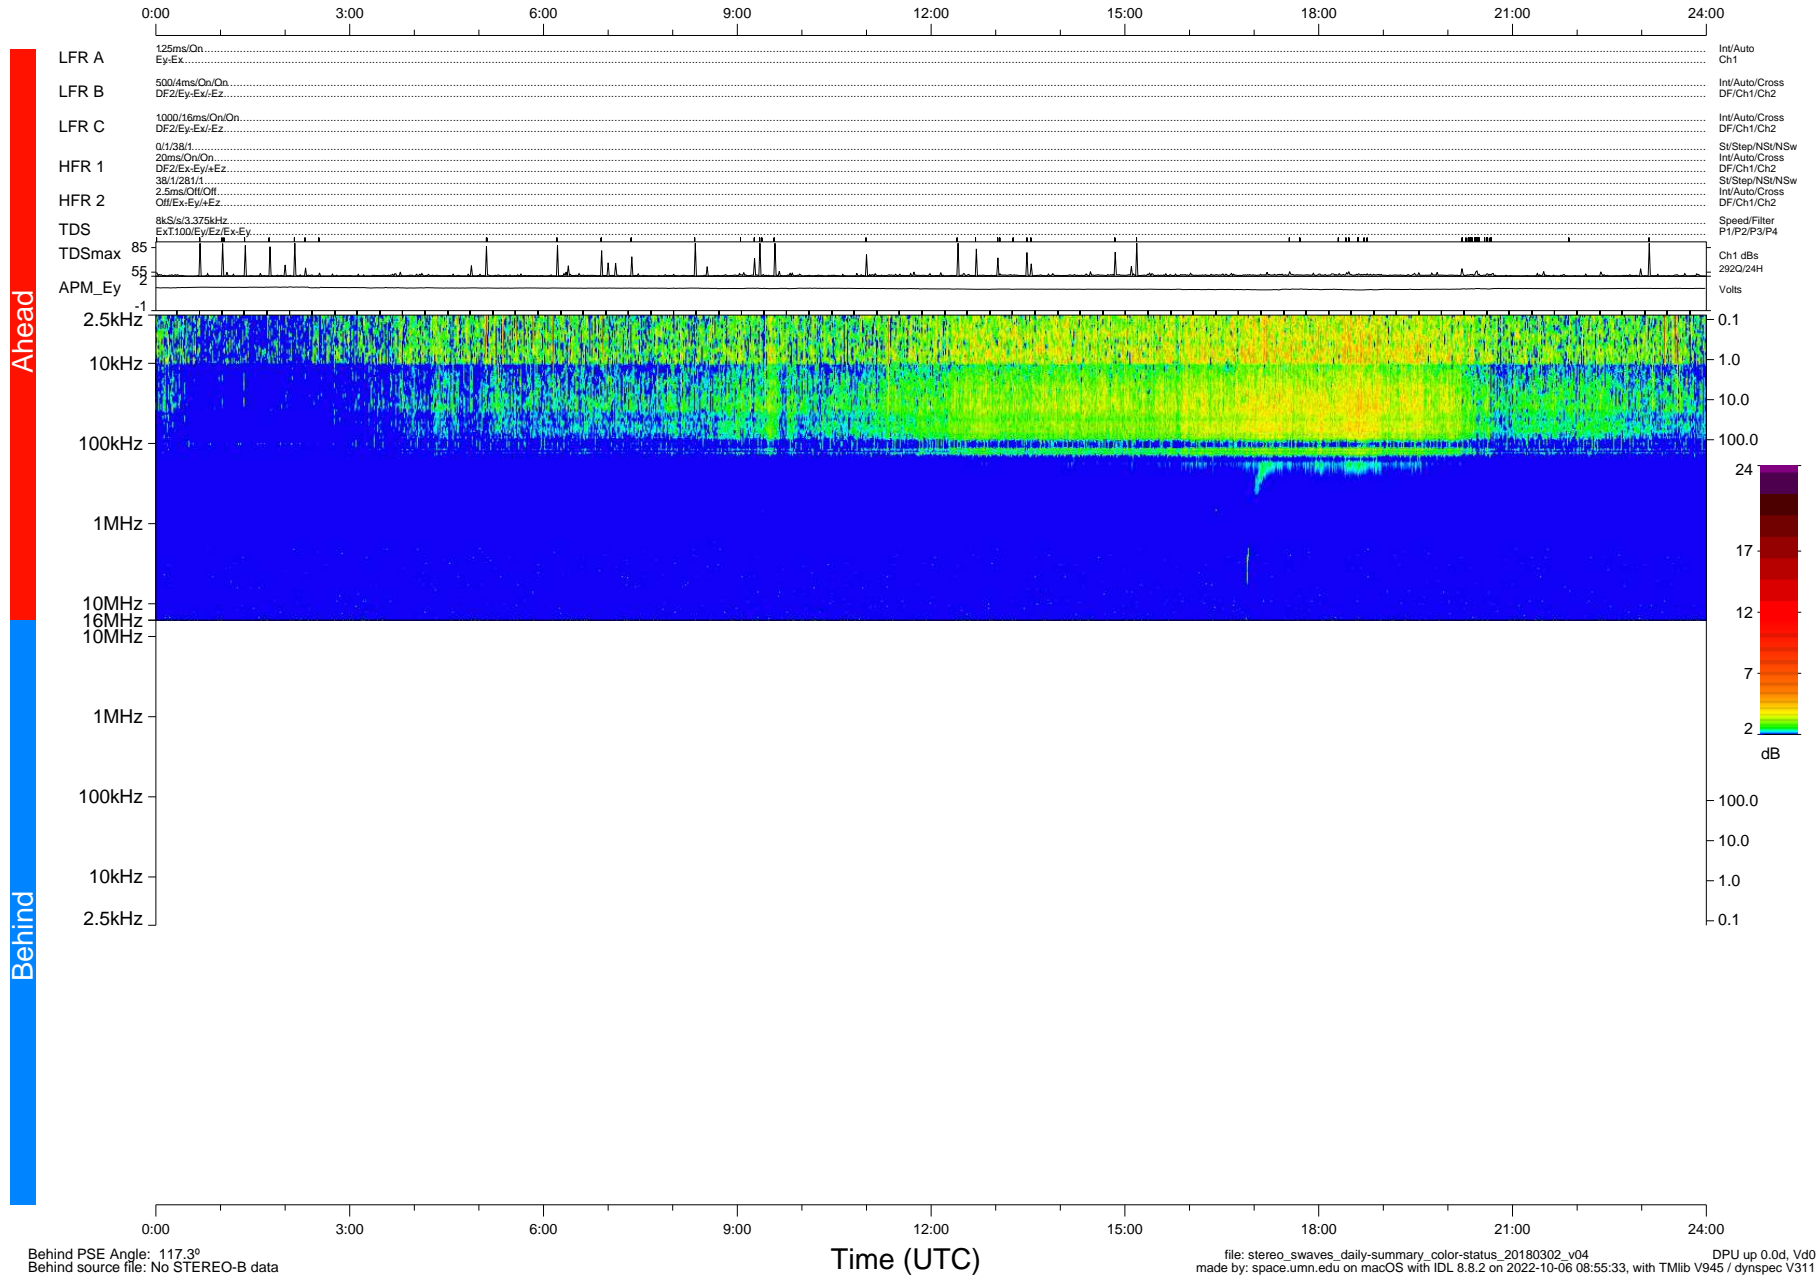

STEREO/WAVES Daily Summary - 02-Mar-2018 (DOY 061)

Ahead source file: swaves_ahead_2018_061_1_06.fin (Recovery: 100.0% HK, 99% Pkts)
Ahead PSE Angle: -120.1°

DPU up 968.9d, V412d28

Behind PSE Angle: 117.3°
Behind source file: No STEREO-B data