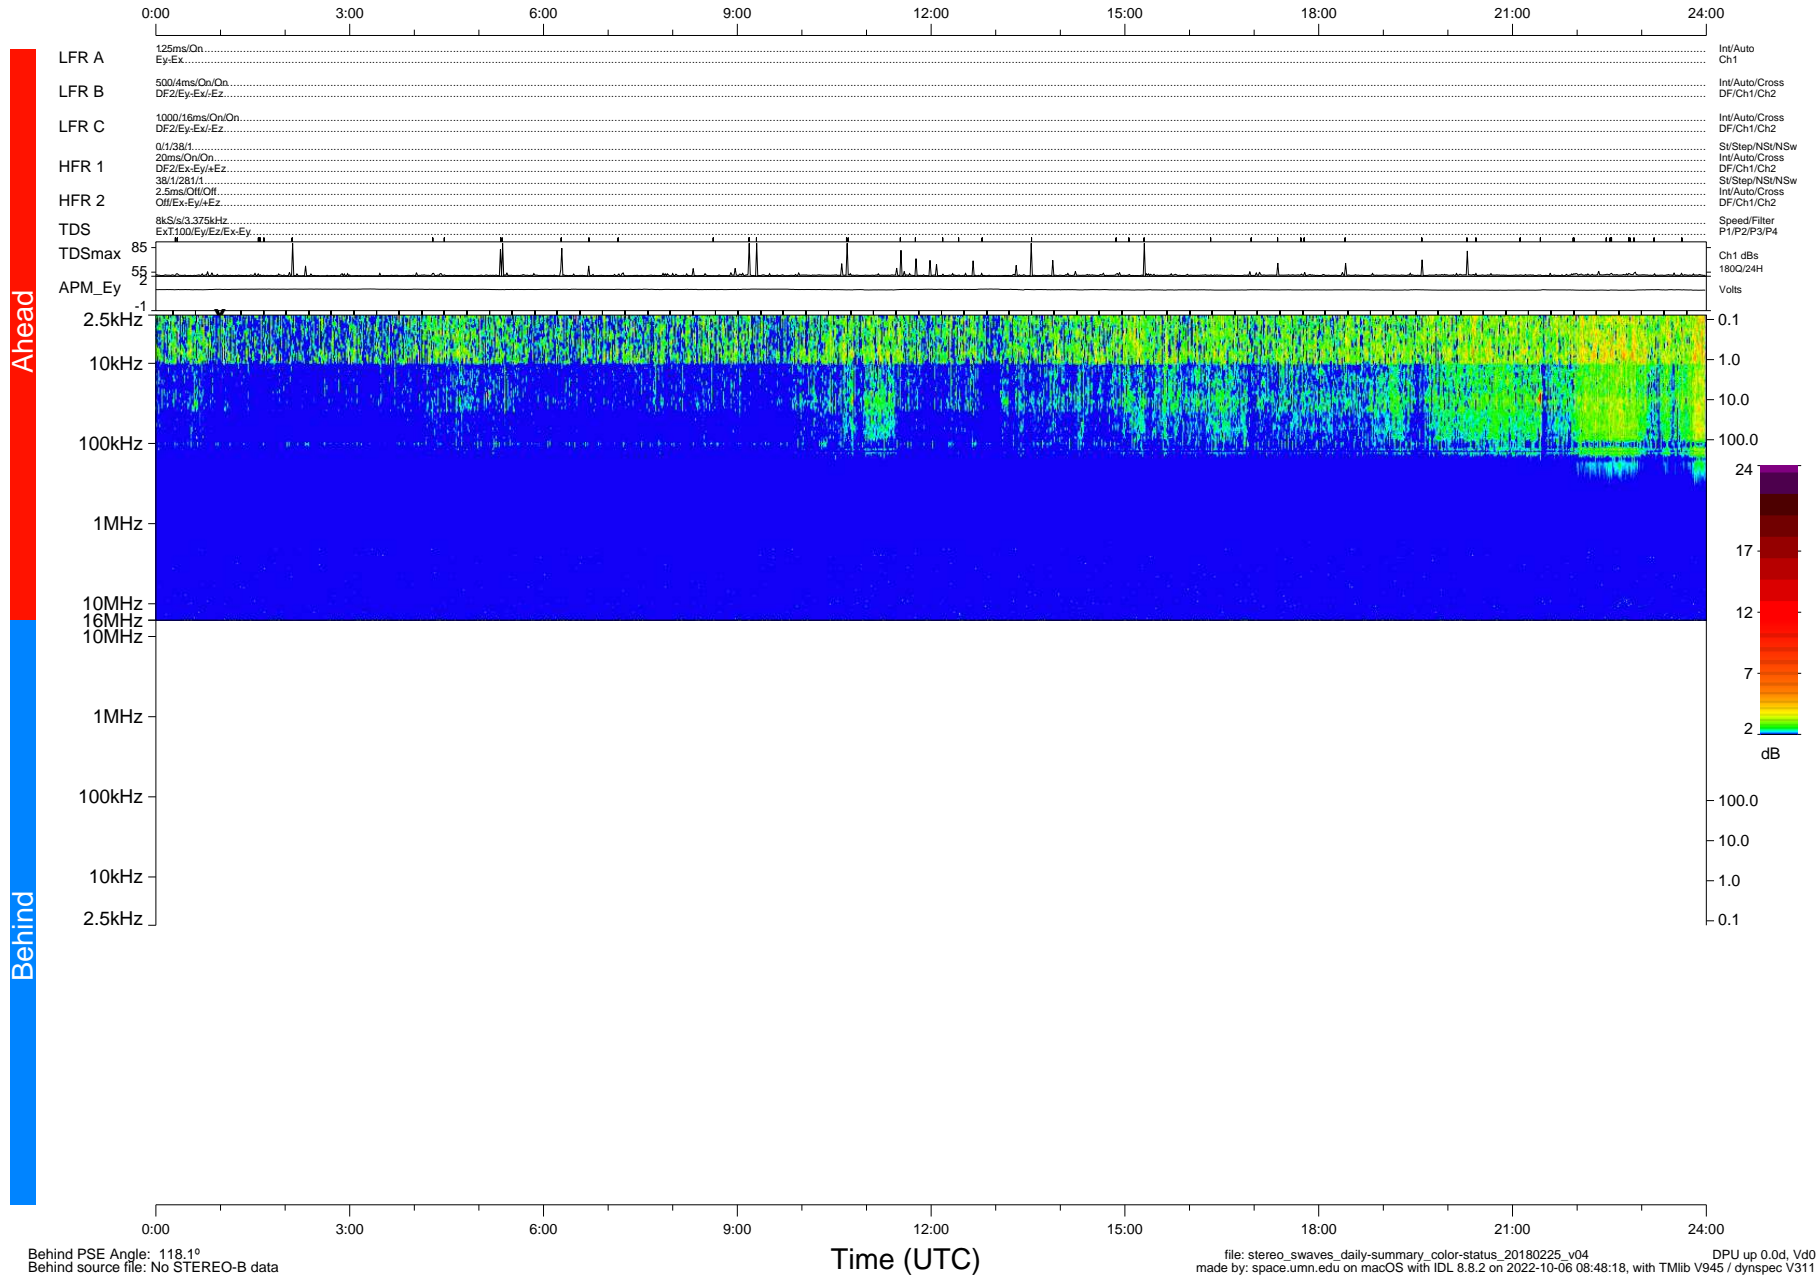

STEREO/WAVES Daily Summary - 25-Feb-2018 (DOY 056)

Ahead source file: swaves_ahead_2018_056_1_05.fin (Recovery: 100.0% HK, 82% Pkts)
Ahead PSE Angle: -120.2°

DPU up 963.9d, V412d28

Behind PSE Angle: 118.1°
Behind source file: No STEREO-B data

Time (UTC)