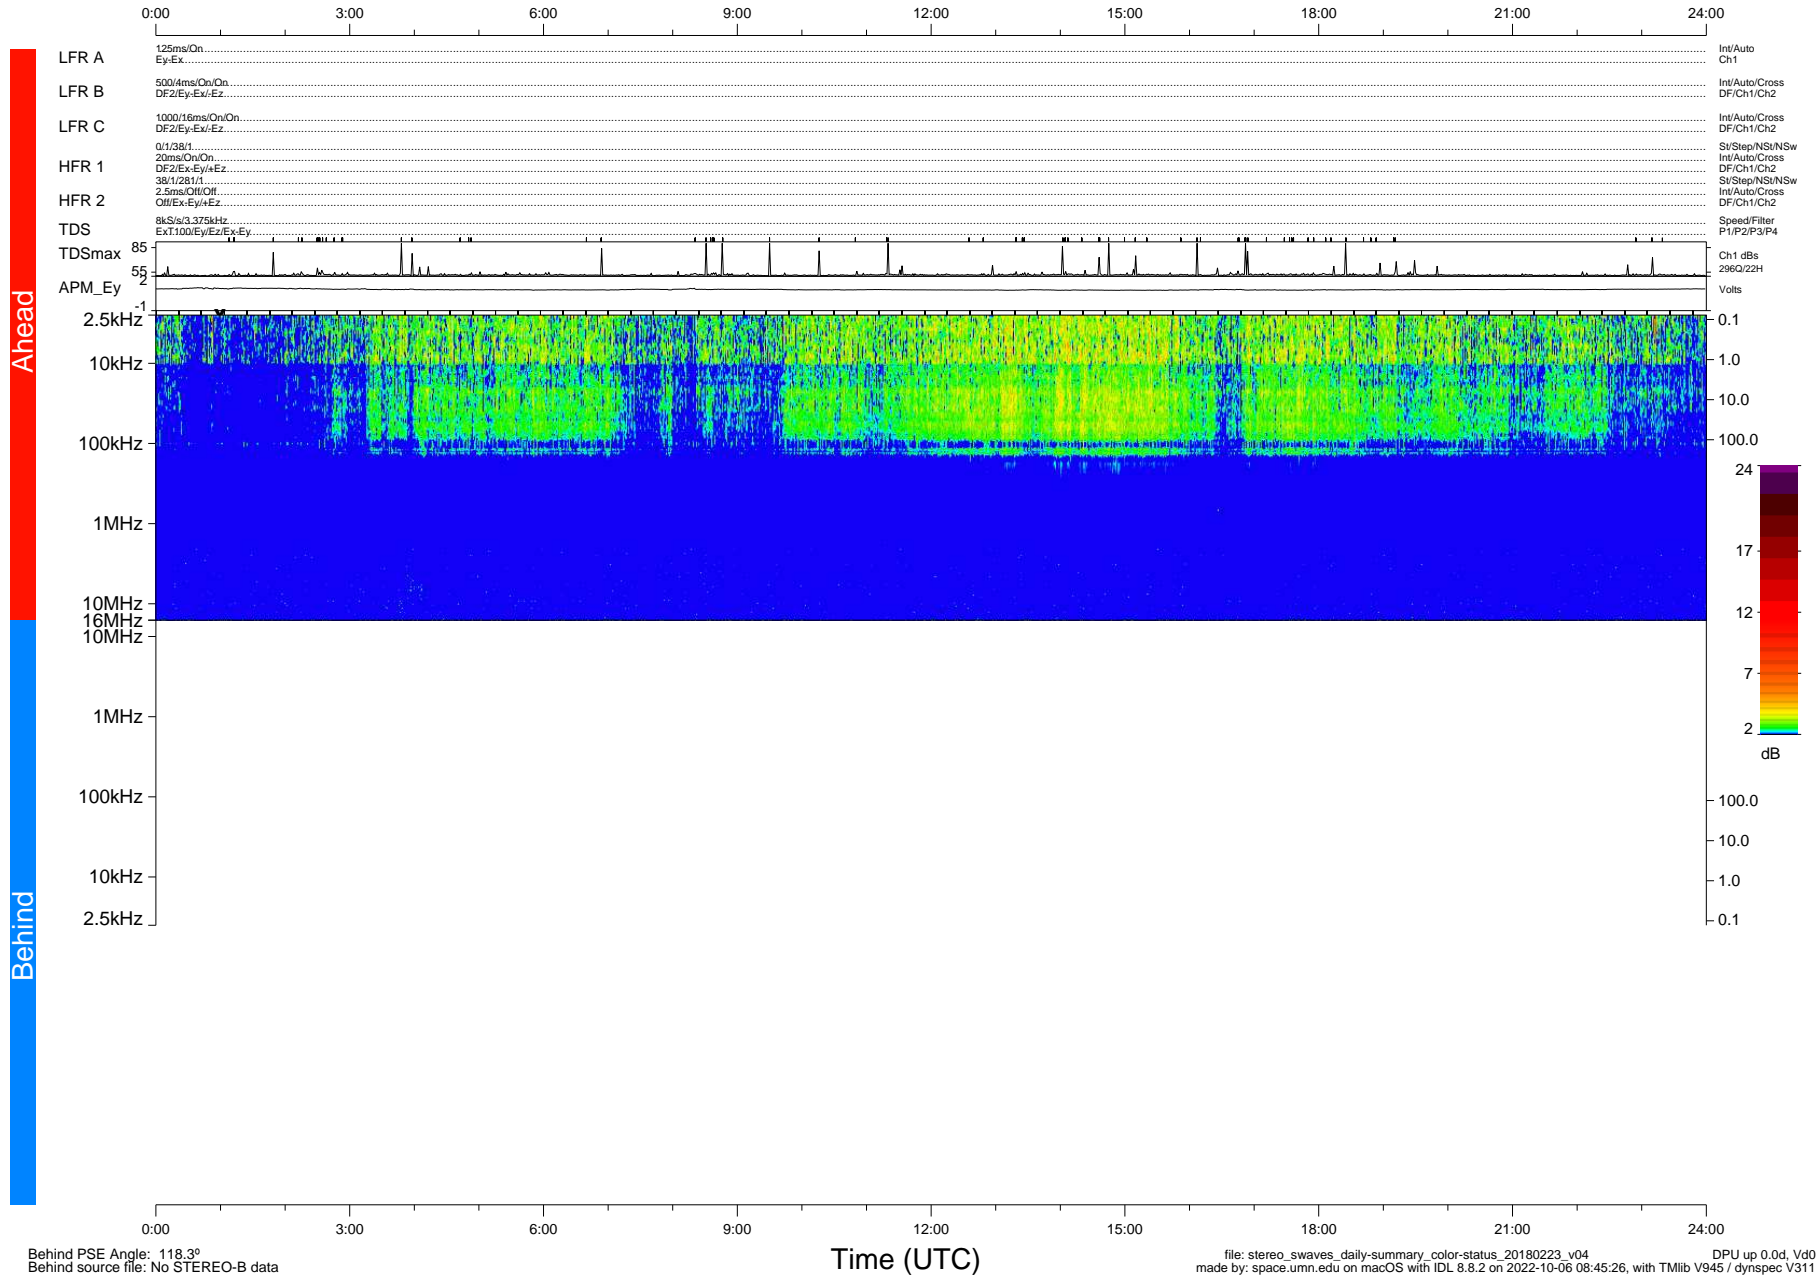

STEREO/WAVES Daily Summary - 23-Feb-2018 (DOY 054)

Ahead source file: swaves_ahead_2018_054_1_05.fin (Recovery: 100.0% HK, 99% Pkts)
Ahead PSE Angle: -120.3°

DPU up 961.9d, V412d28

Behind PSE Angle: 118.3°
Behind source file: No STEREO-B data

Time (UTC)