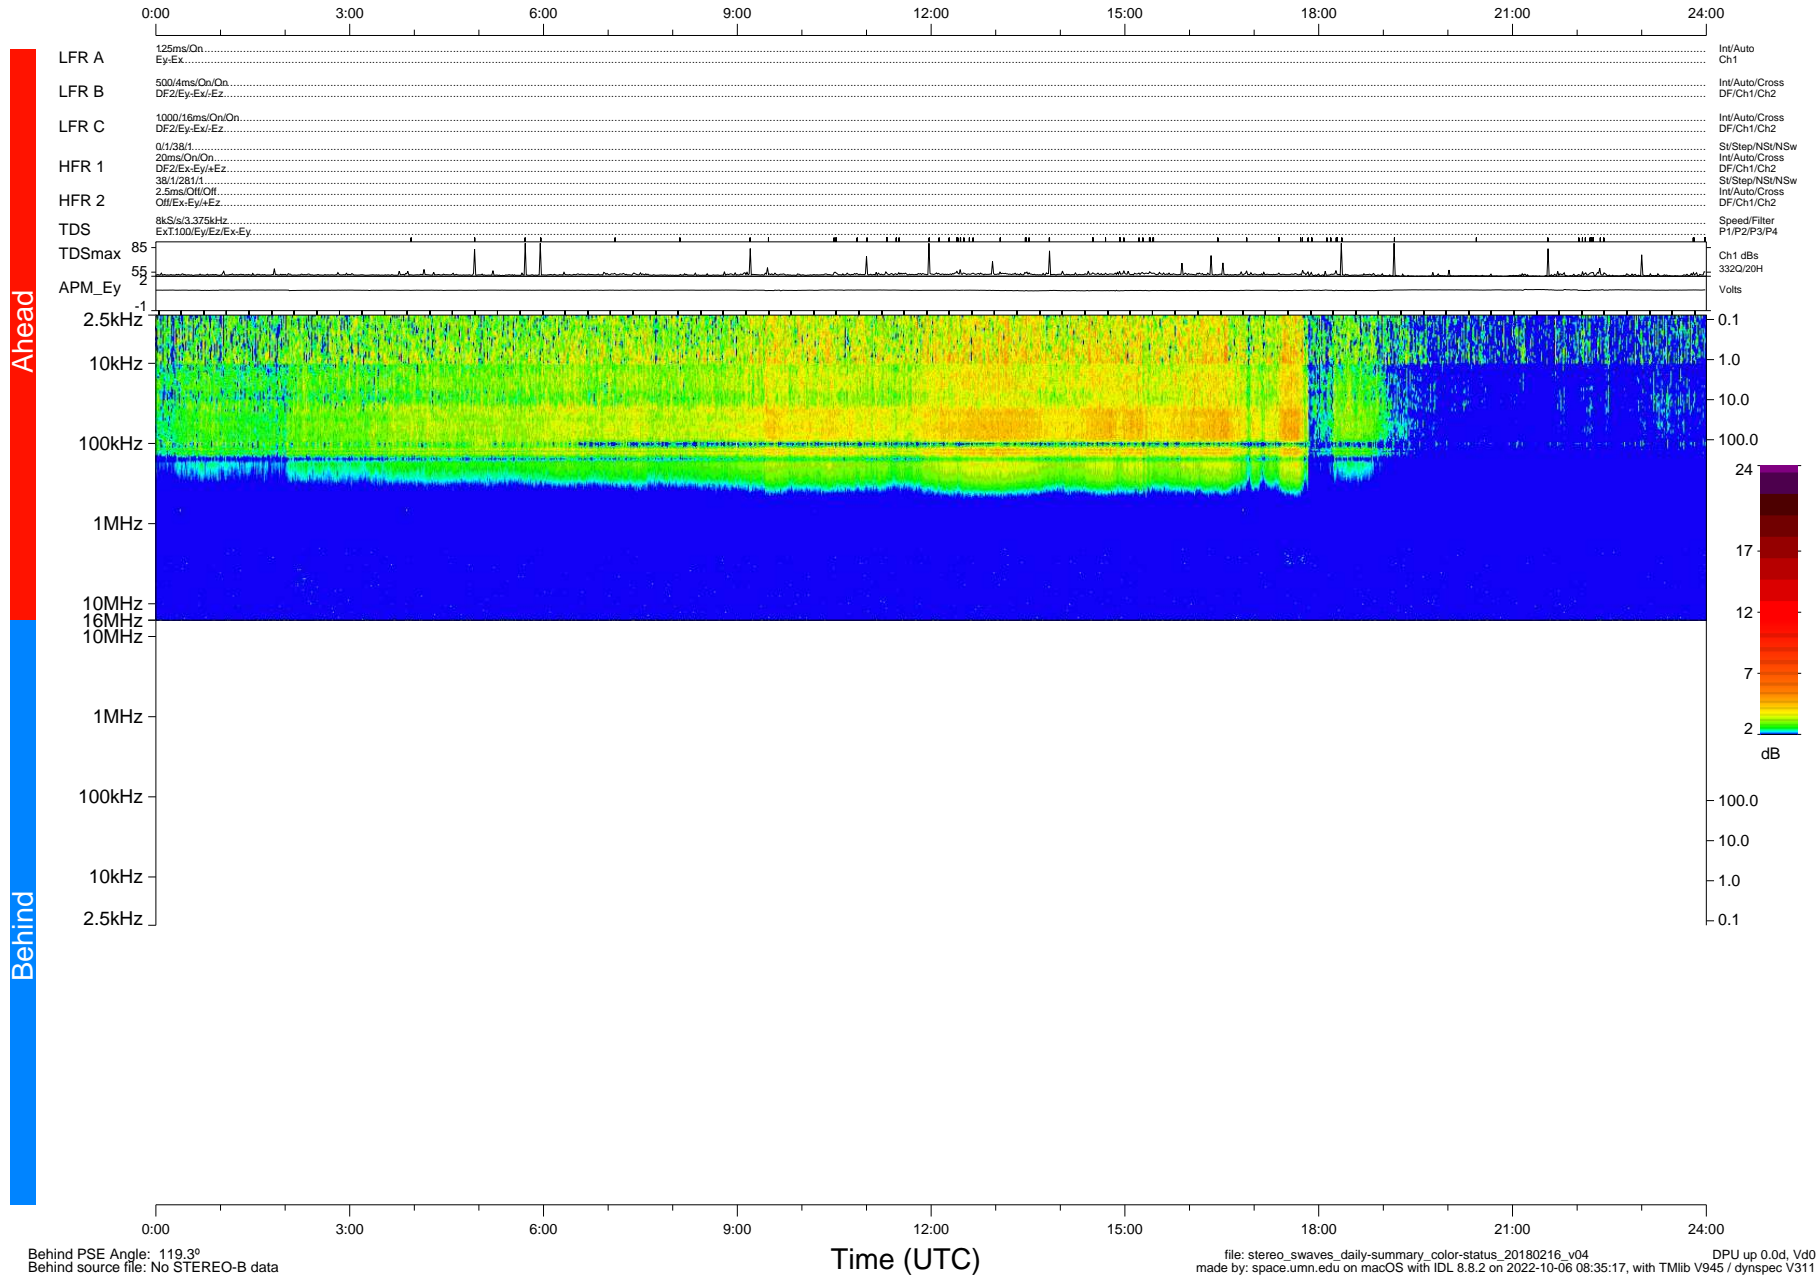

STEREO/WAVES Daily Summary - 16-Feb-2018 (DOY 047)

Ahead source file: swaves_ahead_2018_047_1_05.fin (Recovery: 100.0% HK, 104% Pkts)
Ahead PSE Angle: -120.7°

DPU up 954.9d, V412d28

Behind PSE Angle: 119.3°
Behind source file: No STEREO-B data