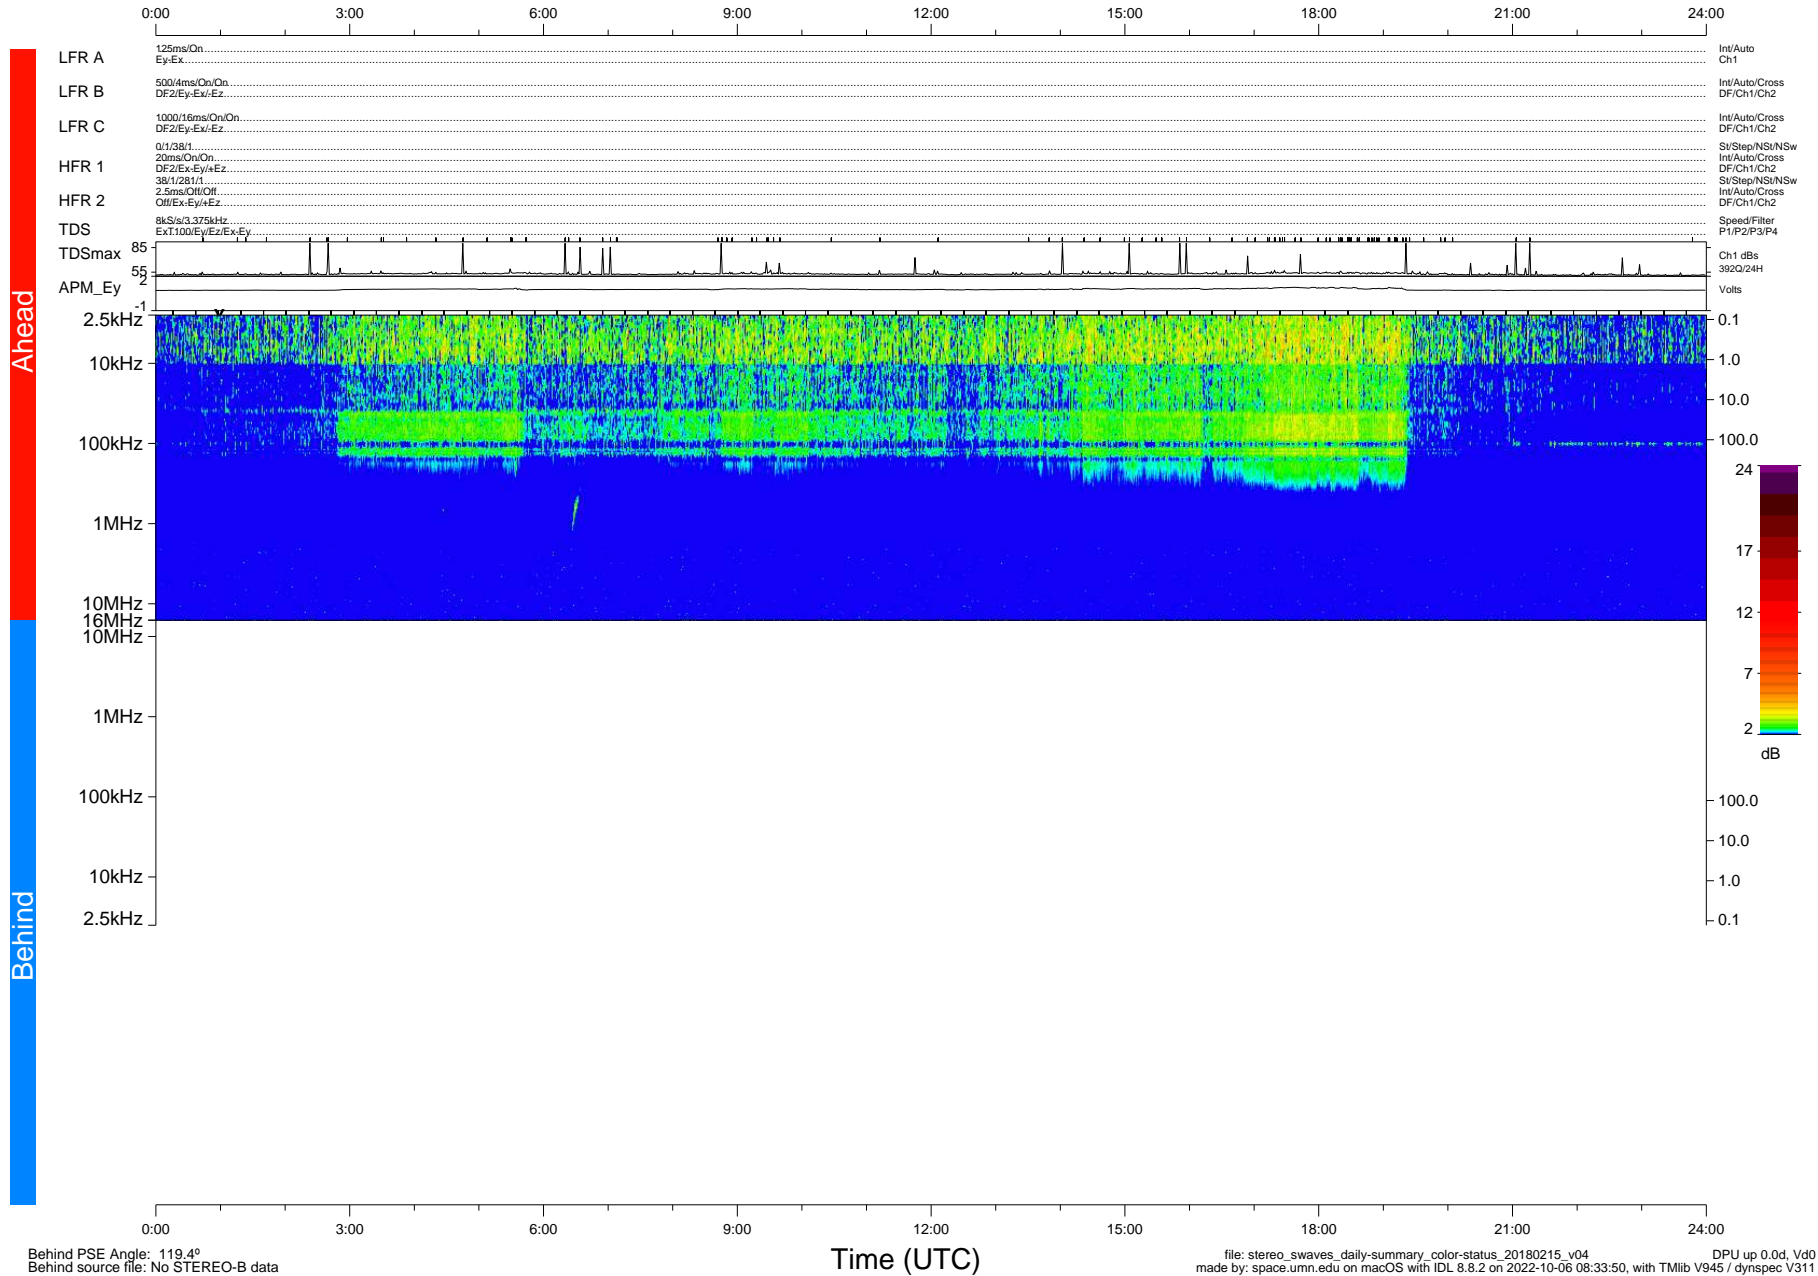

STEREO/WAVES Daily Summary - 15-Feb-2018 (DOY 046)

Ahead source file: swaves_ahead_2018_046_1_05.fin (Recovery: 100.0% HK, 113% Pkts)
Ahead PSE Angle: -120.7°

DPU up 953.9d, V412d28

Behind PSE Angle: 119.4°
Behind source file: No STEREO-B data

Time (UTC)