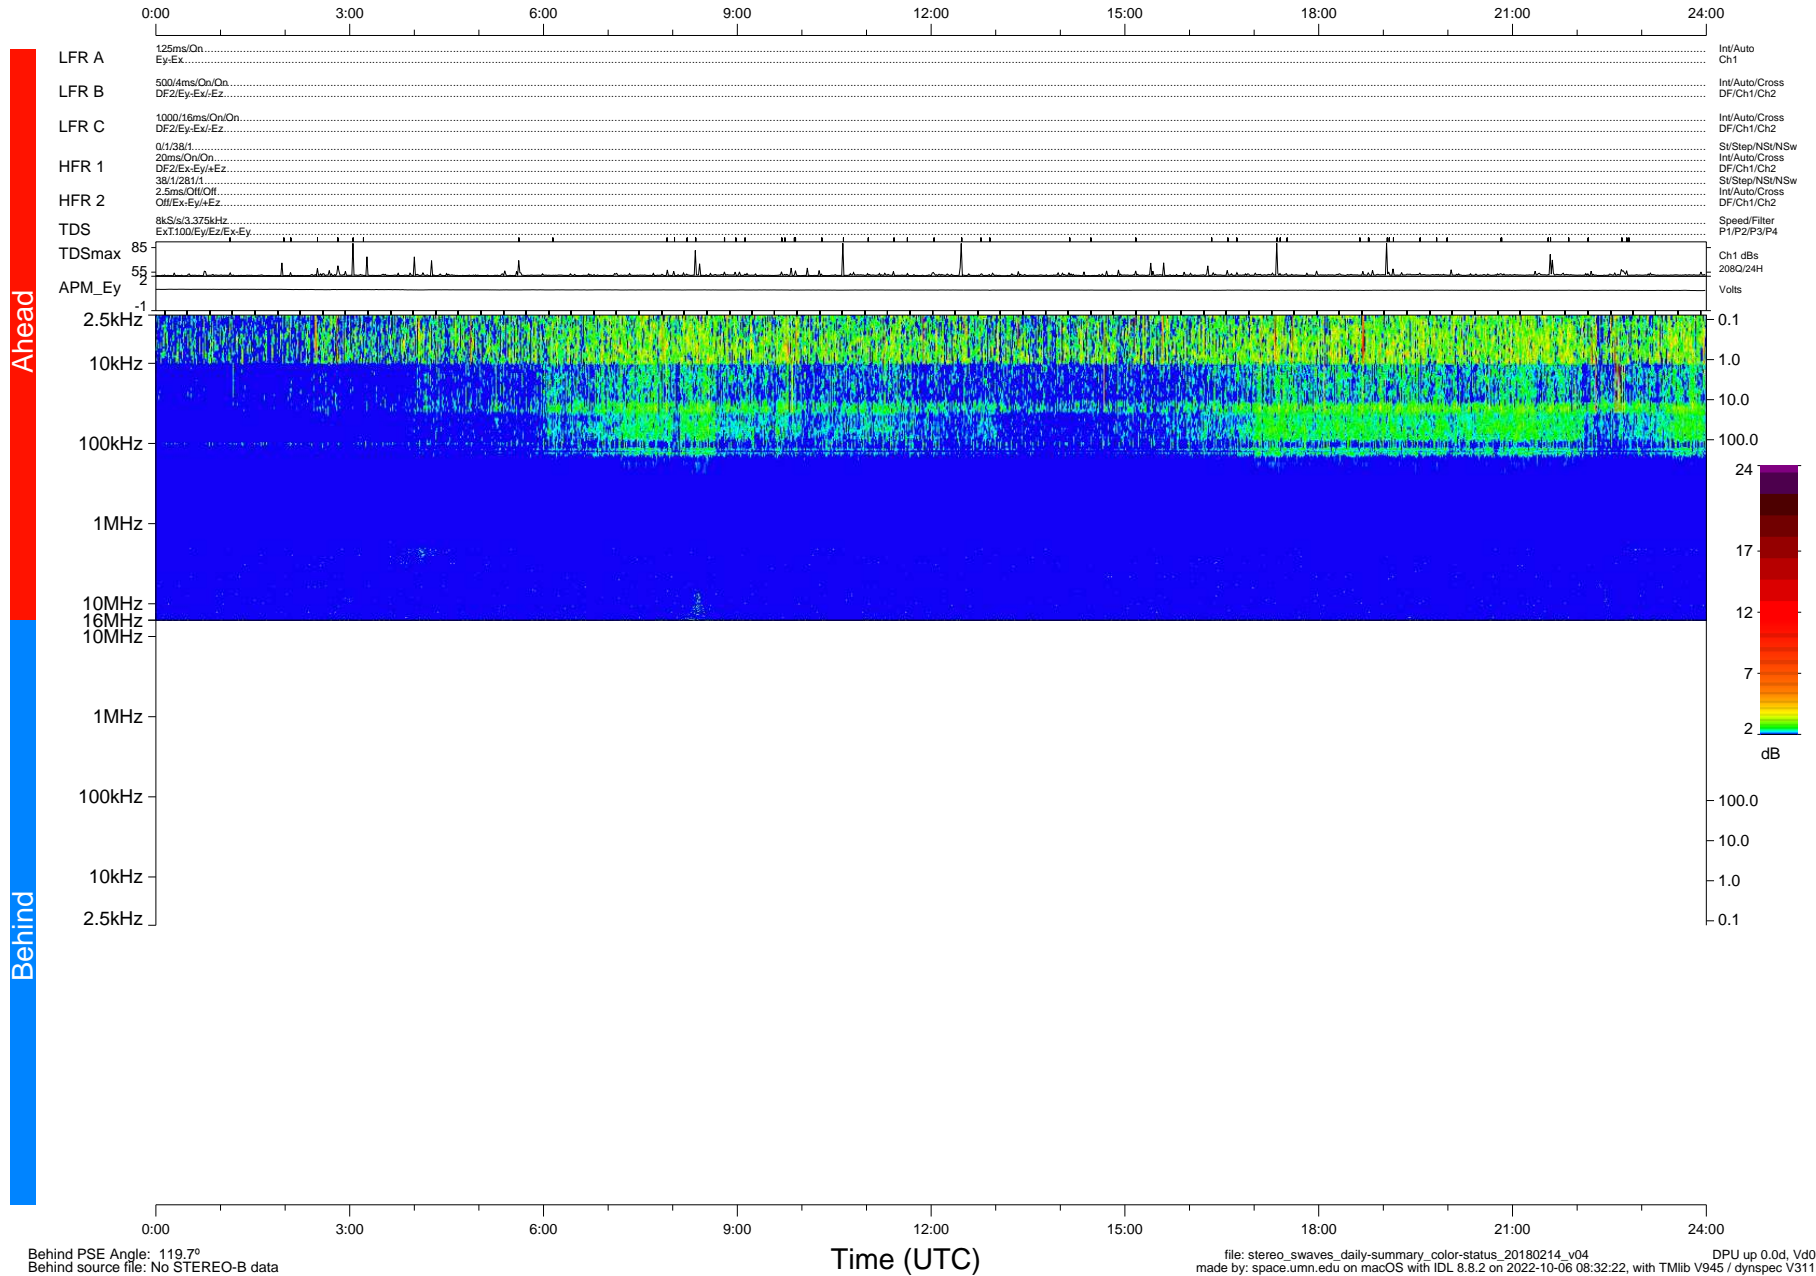

STEREO/WAVES Daily Summary - 14-Feb-2018 (DOY 045)

Ahead source file: swaves_ahead_2018_045_1_05.fin (Recovery: 100.0% HK, 86% Pkts)
 Ahead PSE Angle: -120.6°

DPU up 952.9d, V412d28

Behind PSE Angle: 119.7°
 Behind source file: No STEREO-B data

file: stereo_swaves_daily-summary_color-status_20180214_v04
 made by: space.umn.edu on macOS with IDL 8.8.2 on 2022-10-06 08:32:22, with TMLib V945 / dynspec V311
 DPU up 0.0d, Vd0